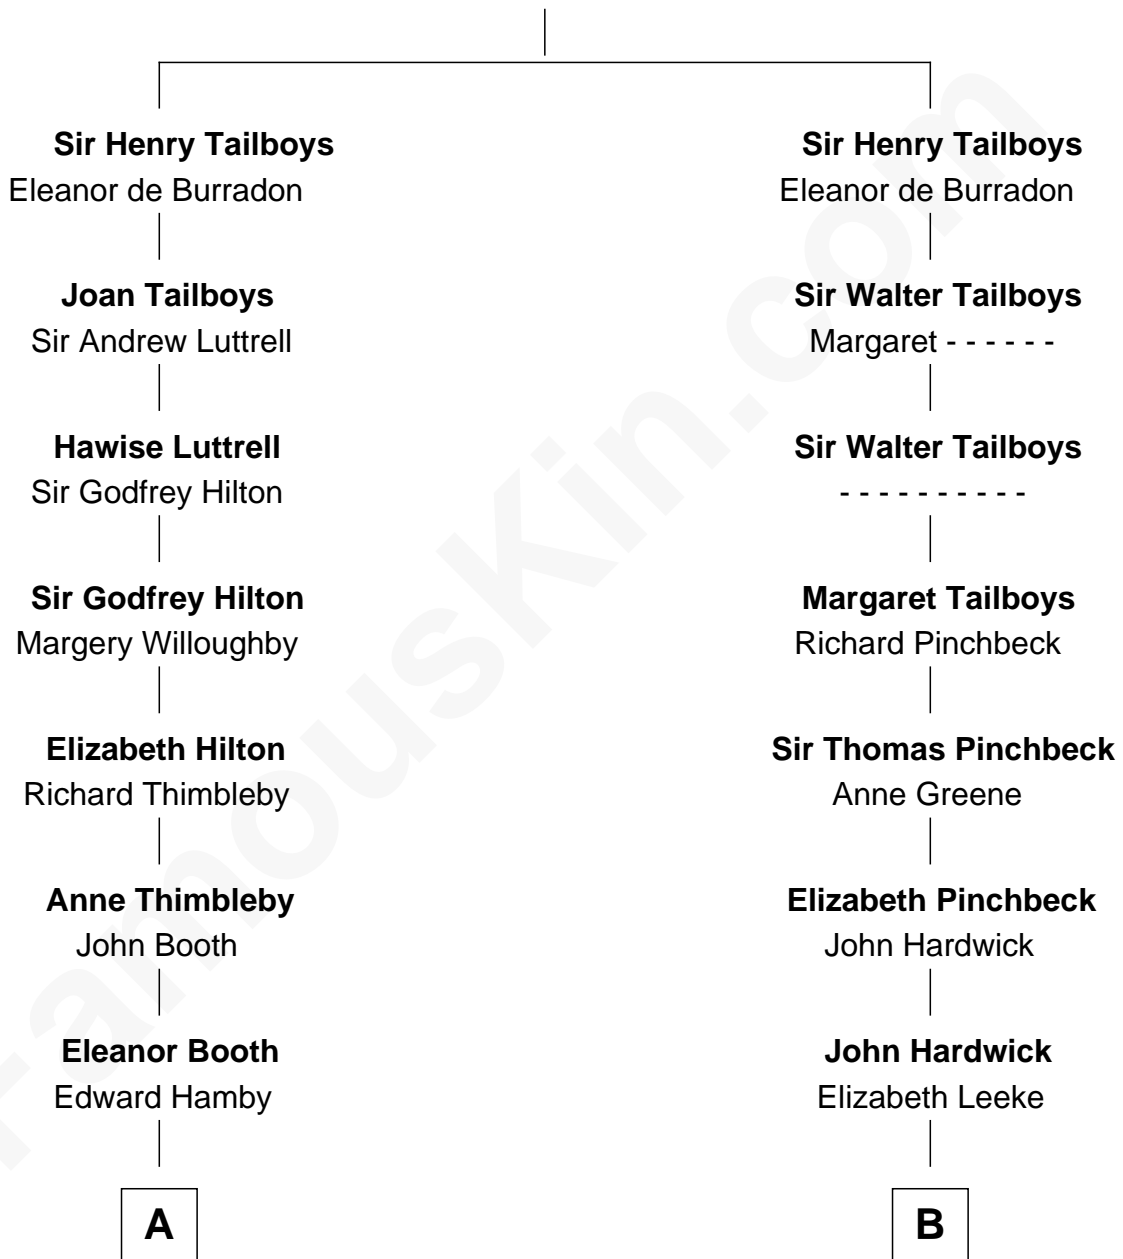

FamousKin.com Relationship Chart of

Elisabeth Shue

TV and Movie Actress

14th cousin 7 times removed of

Charles Carroll

Signer of the Declaration of Independence

William Tailboys

C

—
Emily Almira Dyer
Alexander Hunter Gunn

—
Alexander Hunter Gunn
Harriet Grace Brewster Willcox

—
Mary Brewster Gunn
Adoniram Judson Wells

—
Anne Brewster Wells
James William Shue

—
Elisabeth Shue
TV and Movie Actress