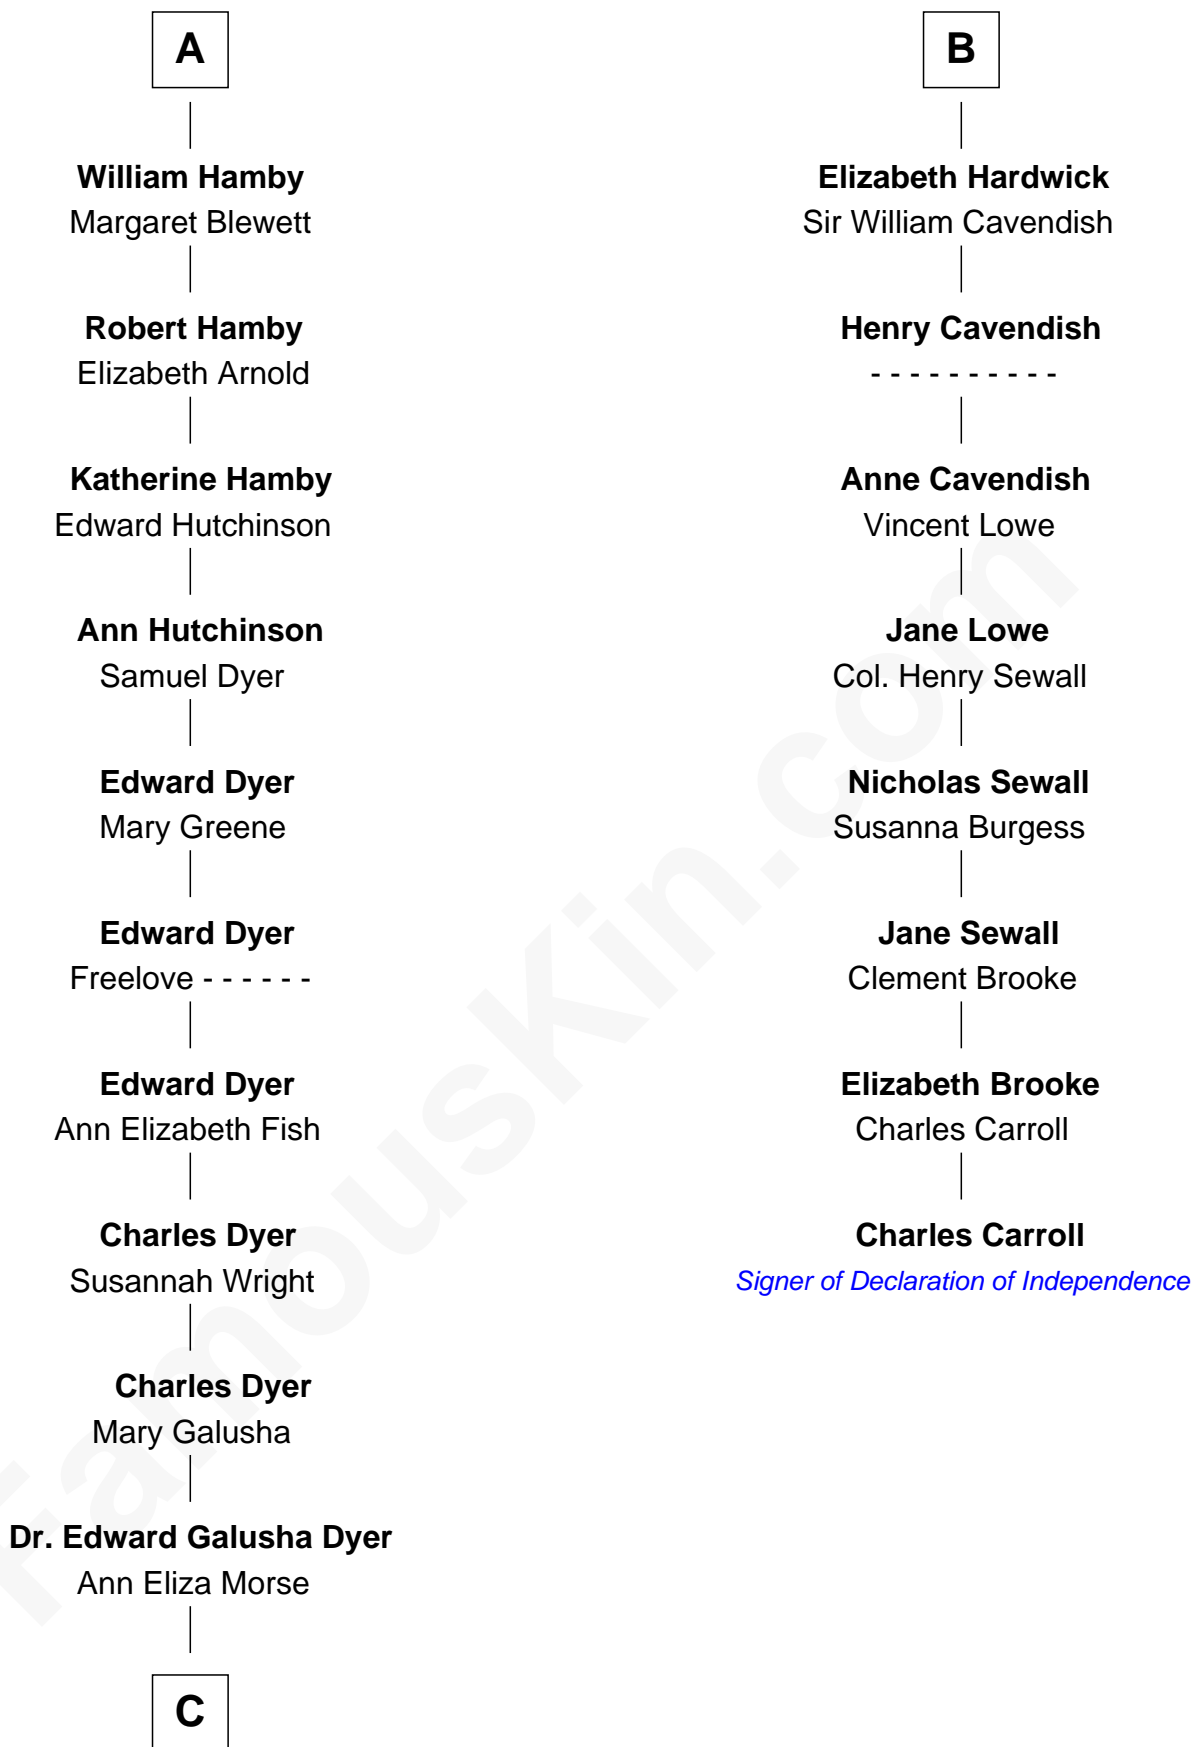

# FamousKin.com Relationship Chart of

**Elisabeth Shue**

*TV and Movie Actress*

14th cousin 7 times removed of

**Charles Carroll**

*Signer of the Declaration of Independence*

**C**

**Emily Almira Dyer**  
Alexander Hunter Gunn

**Alexander Hunter Gunn**  
Harriet Grace Brewster Willcox

**Mary Brewster Gunn**  
Adoniram Judson Wells

**Anne Brewster Wells**  
James William Shue

**Elisabeth Shue**  
*TV and Movie Actress*

FamousKin.com