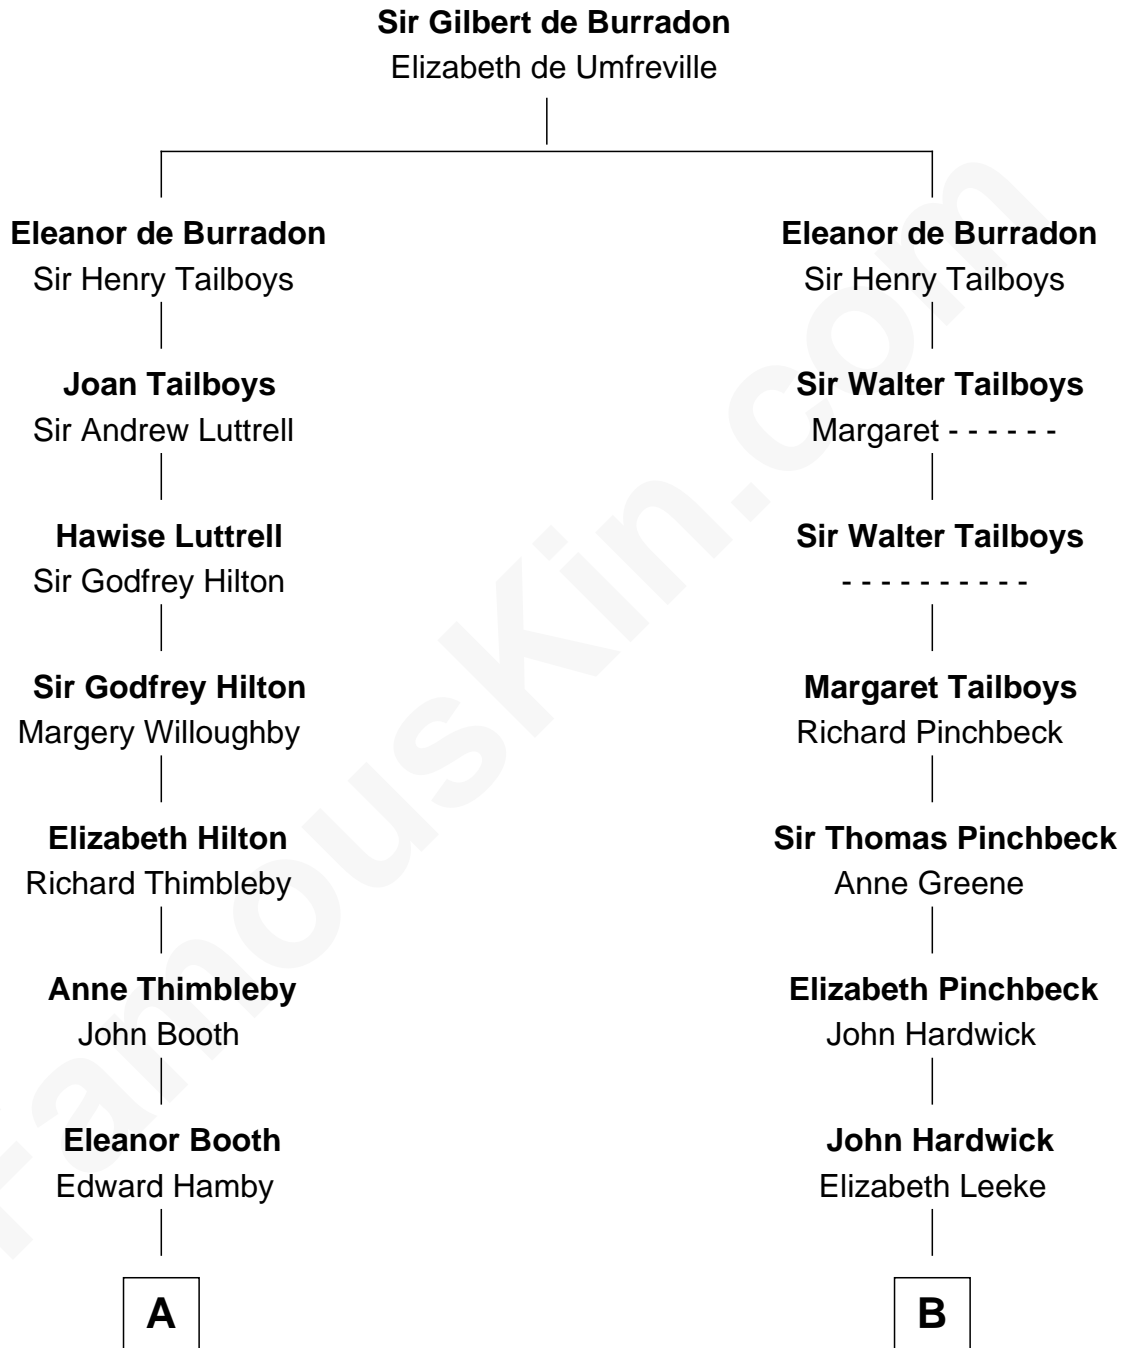

# FamousKin.com Relationship Chart of

**Elisabeth Shue**

*TV and Movie Actress*

14th cousin 7 times removed of

**Charles Carroll**

*Signer of the Declaration of Independence*

**C**

**Emily Almira Dyer**  
Alexander Hunter Gunn

**Alexander Hunter Gunn**  
Harriet Grace Brewster Willcox

**Mary Brewster Gunn**  
Adoniram Judson Wells

**Anne Brewster Wells**  
James William Shue

**Elisabeth Shue**  
*TV and Movie Actress*

FamousKin.com