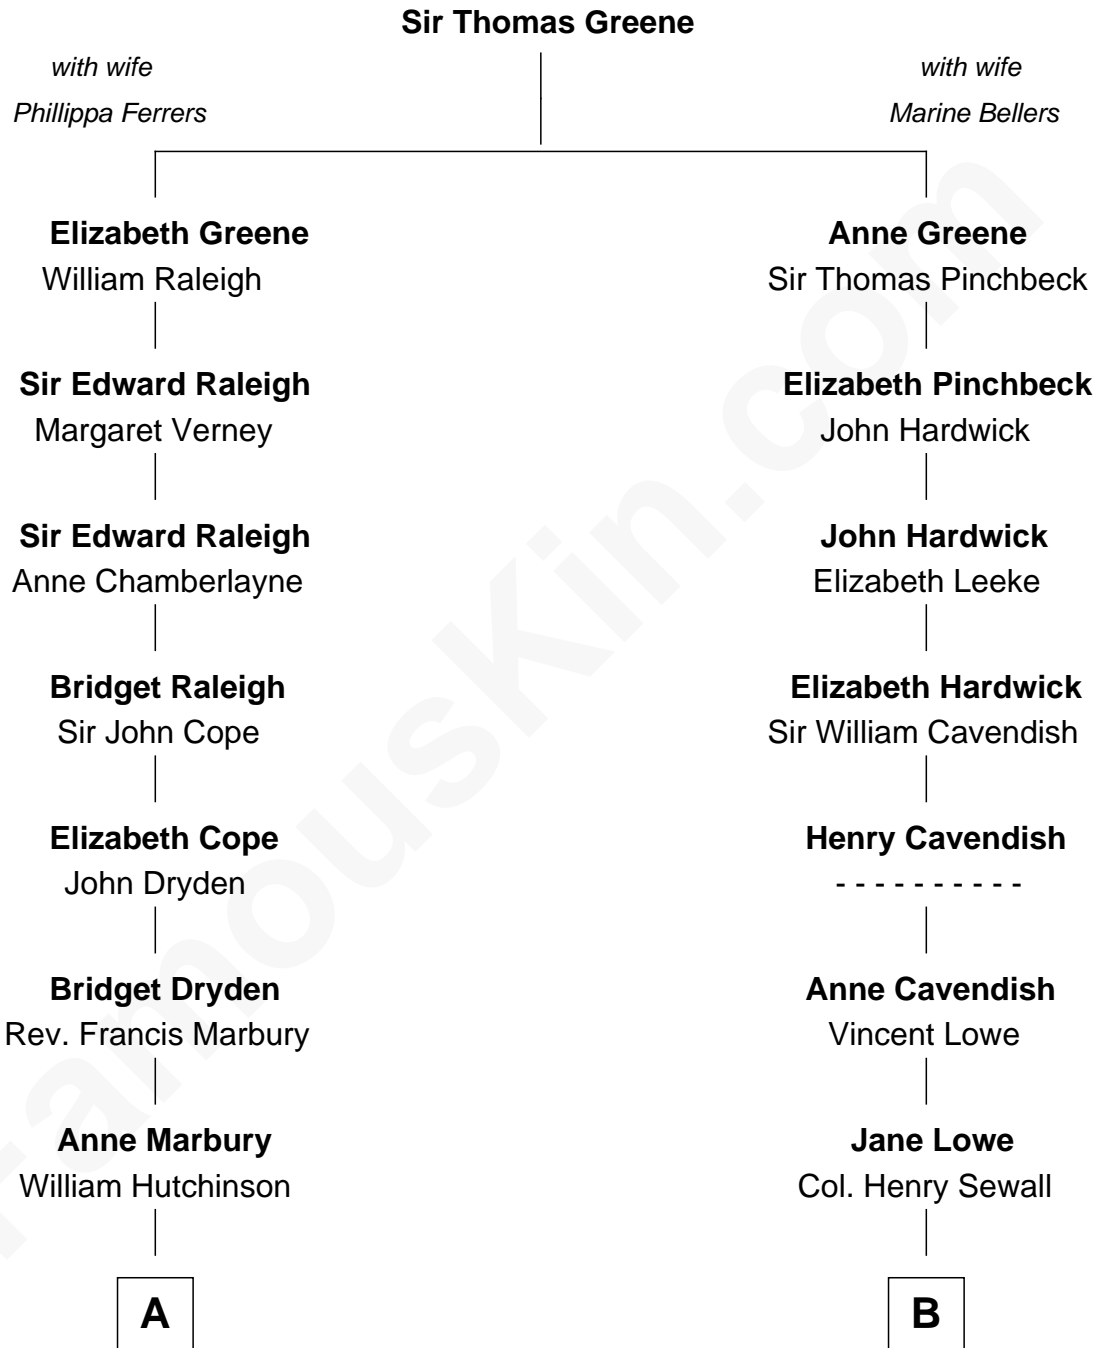

FamousKin.com Relationship Chart of

Elisabeth Shue

TV and Movie Actress

10th cousin 9 times removed of

Charles Carroll

Signer of the Declaration of Independence

C

—
Mary Brewster Gunn
Adoniram Judson Wells

—
Anne Brewster Wells
James William Shue

—
Elisabeth Shue
TV and Movie Actress

FamousKin.com