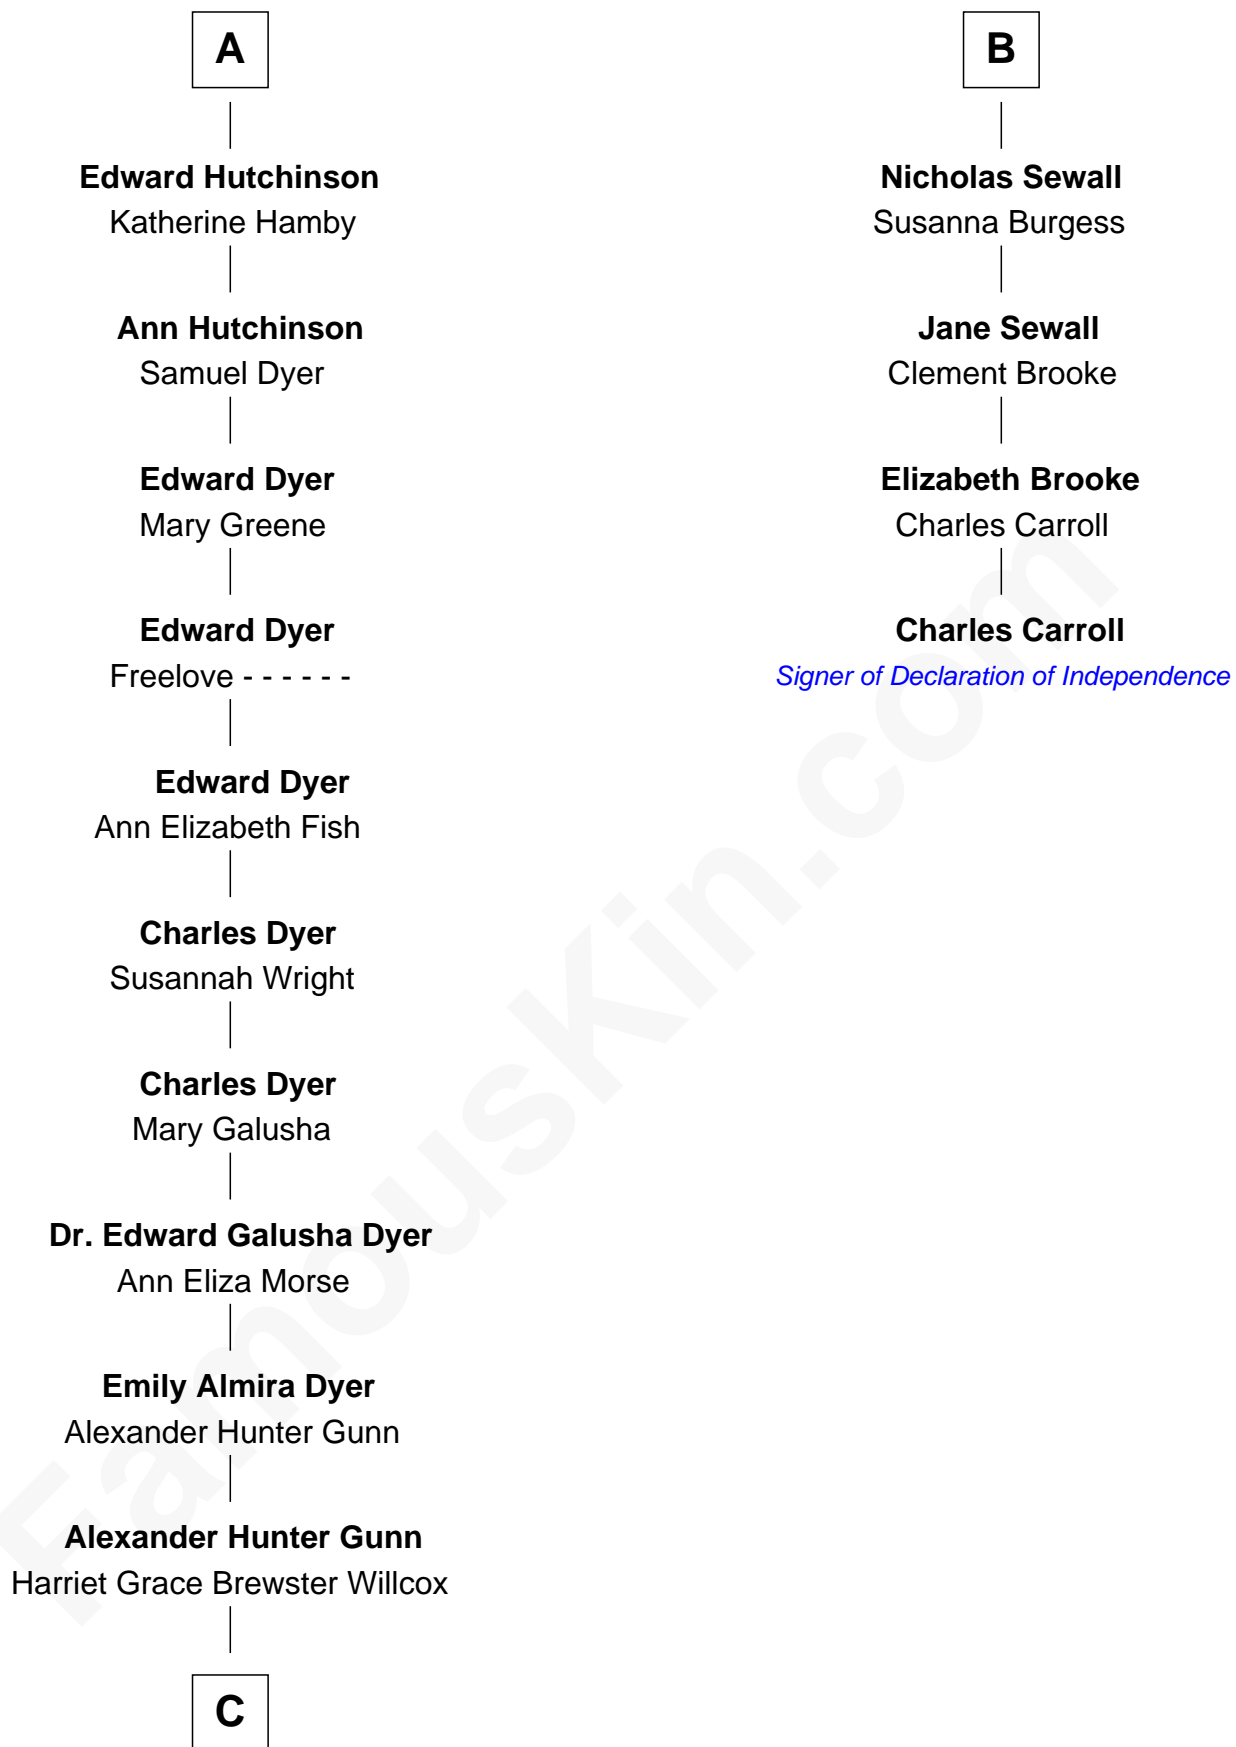

FamousKin.com Relationship Chart of

Elisabeth Shue

TV and Movie Actress

10th cousin 9 times removed of

Charles Carroll

Signer of the Declaration of Independence

C

—
Mary Brewster Gunn
Adoniram Judson Wells

—
Anne Brewster Wells
James William Shue

—
Elisabeth Shue
TV and Movie Actress

FamousKin.com