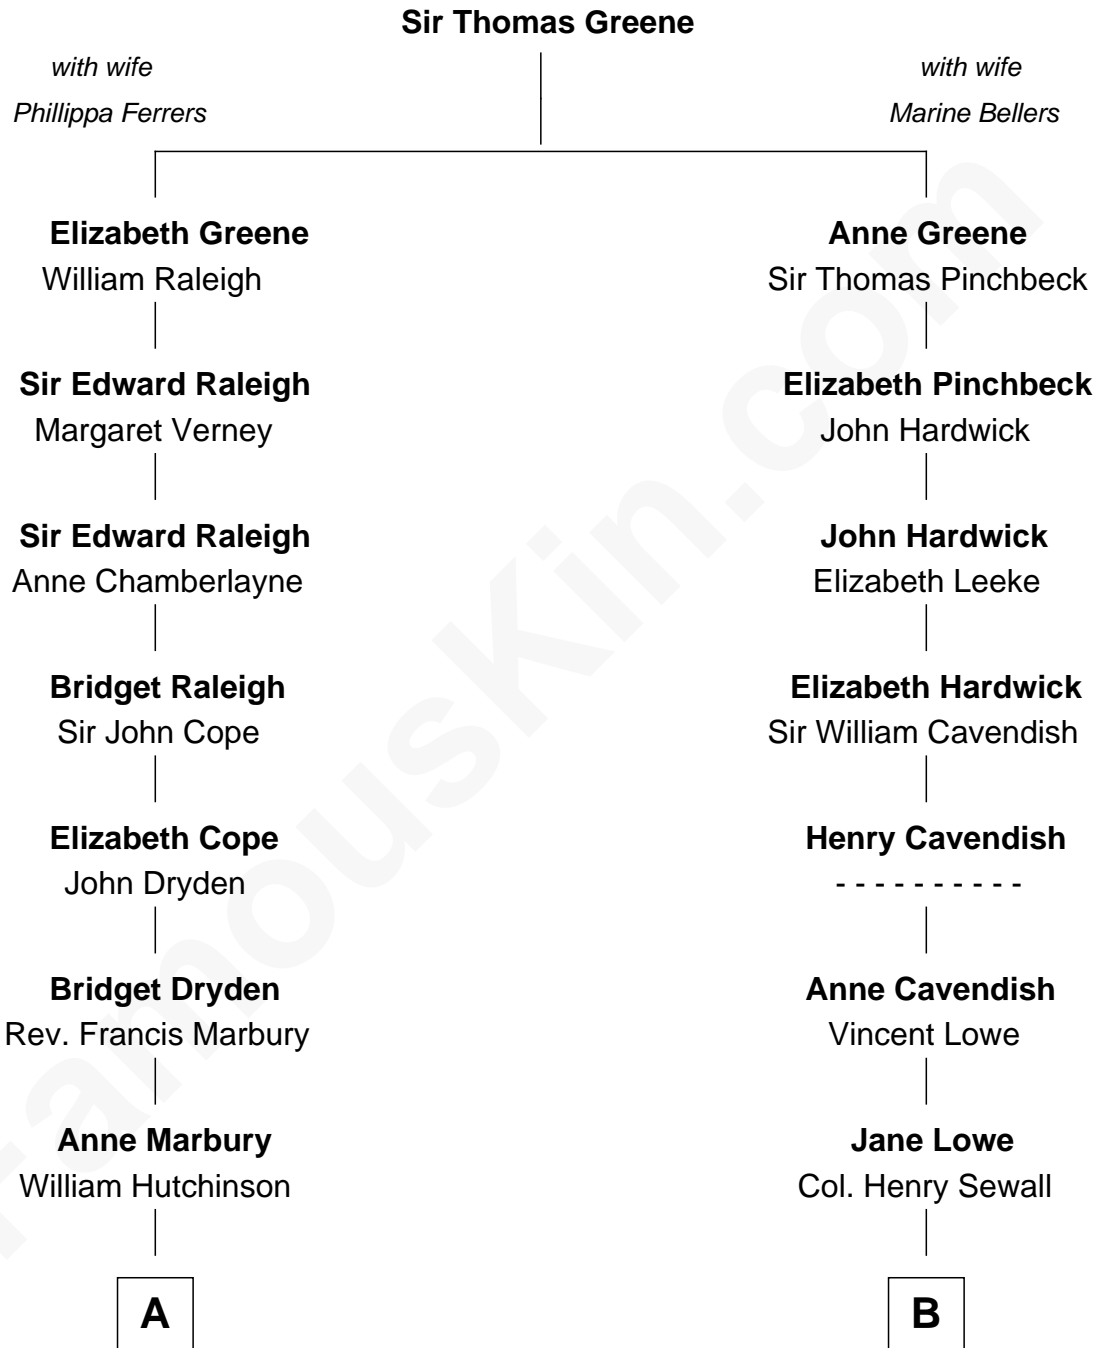

# FamousKin.com Relationship Chart of

**Elisabeth Shue**

*TV and Movie Actress*

10th cousin 9 times removed of

**Daniel Carroll**

*Signer of the U.S. Constitution*

**C**

—  
**Mary Brewster Gunn**  
Adoniram Judson Wells

—  
**Anne Brewster Wells**  
James William Shue

—  
**Elisabeth Shue**  
*TV and Movie Actress*

FamousKin.com