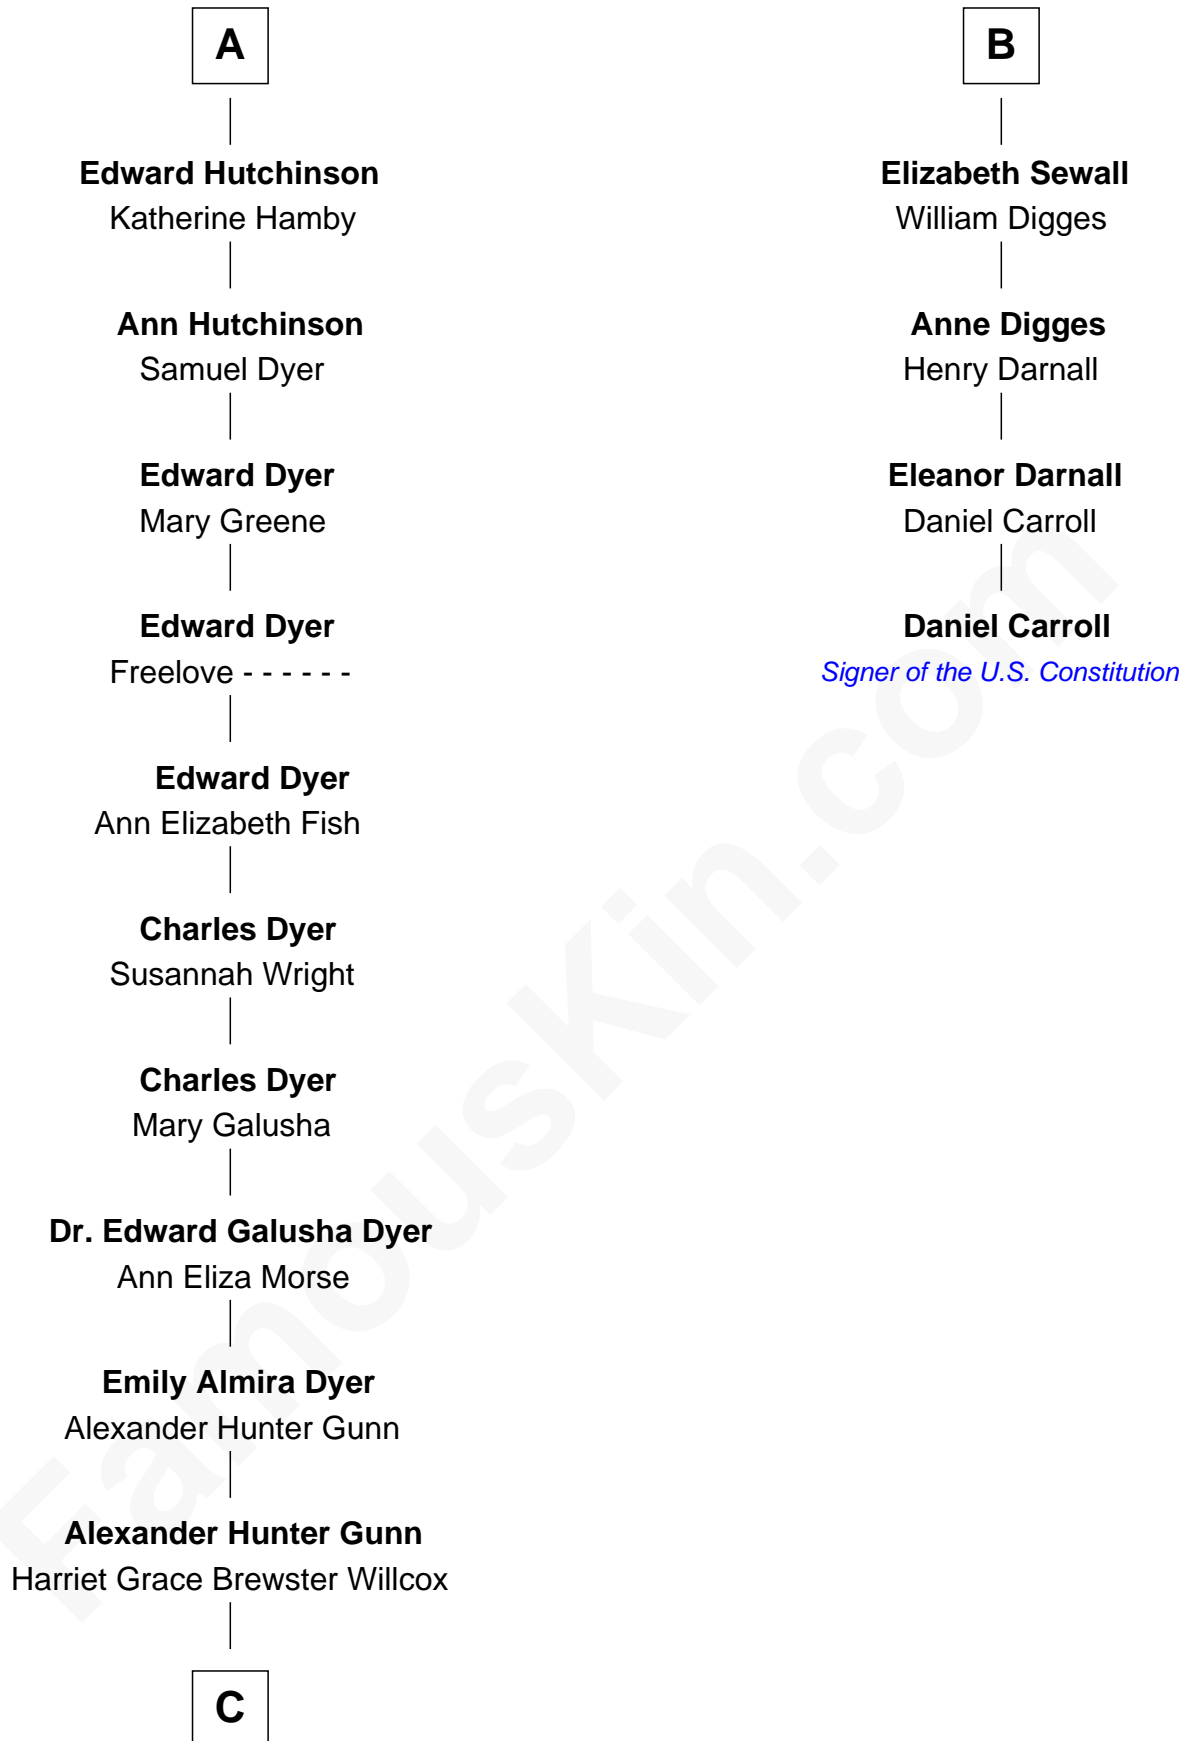

# FamousKin.com Relationship Chart of

**Elisabeth Shue**

*TV and Movie Actress*

10th cousin 9 times removed of

**Daniel Carroll**

*Signer of the U.S. Constitution*

**C**

—  
**Mary Brewster Gunn**  
Adoniram Judson Wells

—  
**Anne Brewster Wells**  
James William Shue

—  
**Elisabeth Shue**  
*TV and Movie Actress*

FamousKin.com