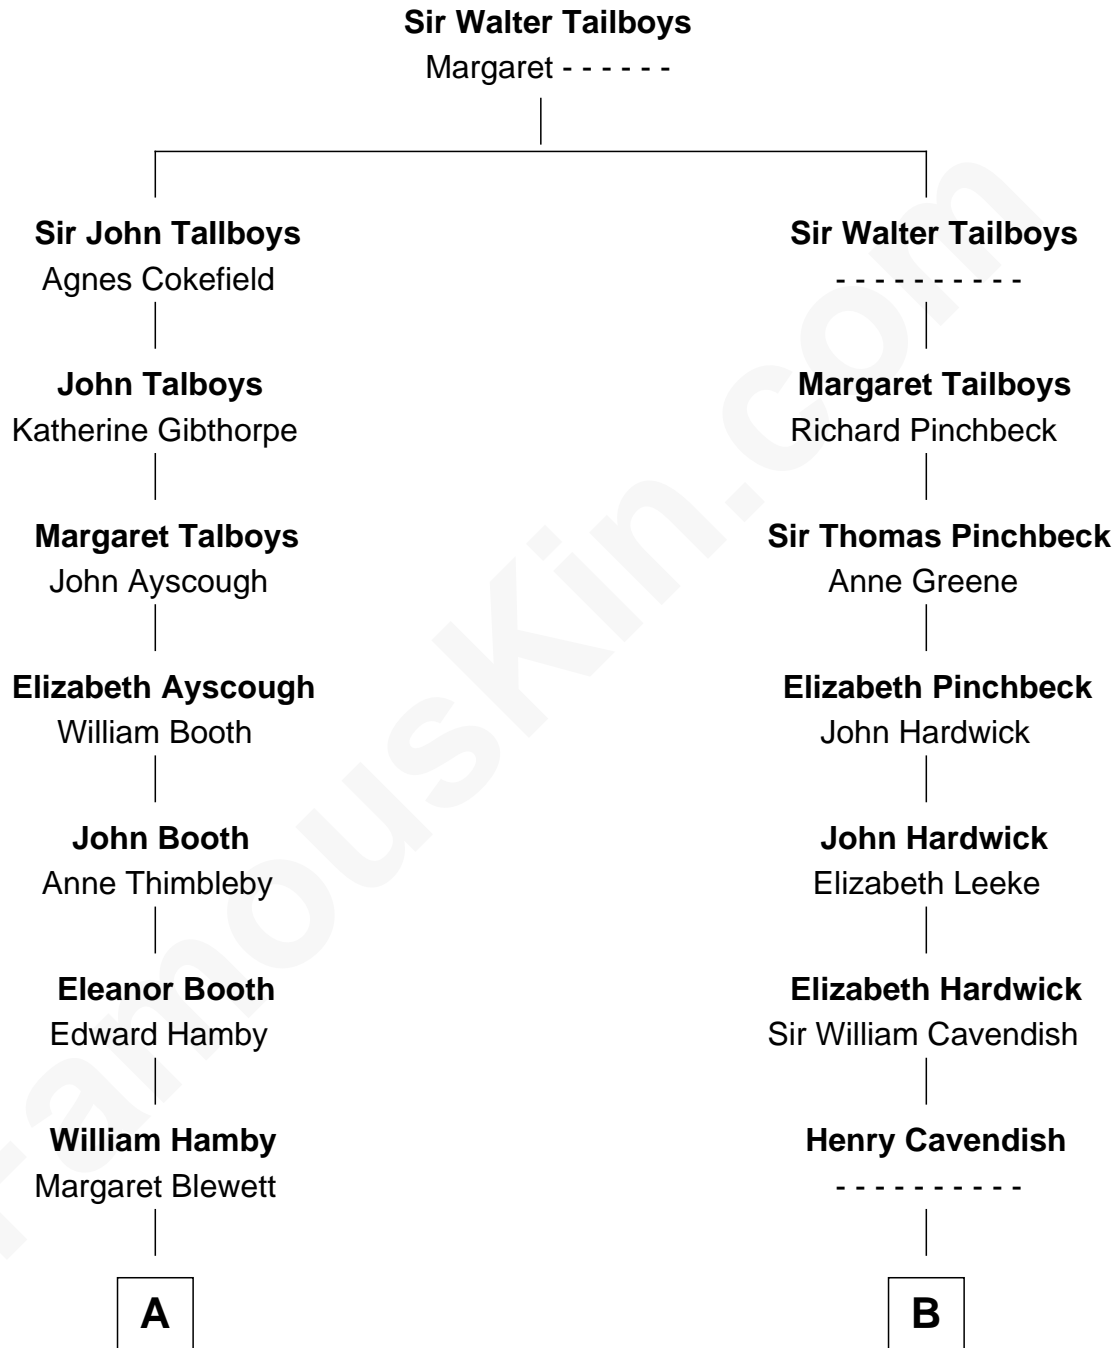

# FamousKin.com Relationship Chart of

**Elisabeth Shue**

*TV and Movie Actress*

12th cousin 8 times removed of

**John Carroll**

*Founder of Georgetown University*

**C**

**Alexander Hunter Gunn**  
Harriet Grace Brewster Willcox

**Mary Brewster Gunn**  
Adoniram Judson Wells

**Anne Brewster Wells**  
James William Shue

**Elisabeth Shue**  
*TV and Movie Actress*