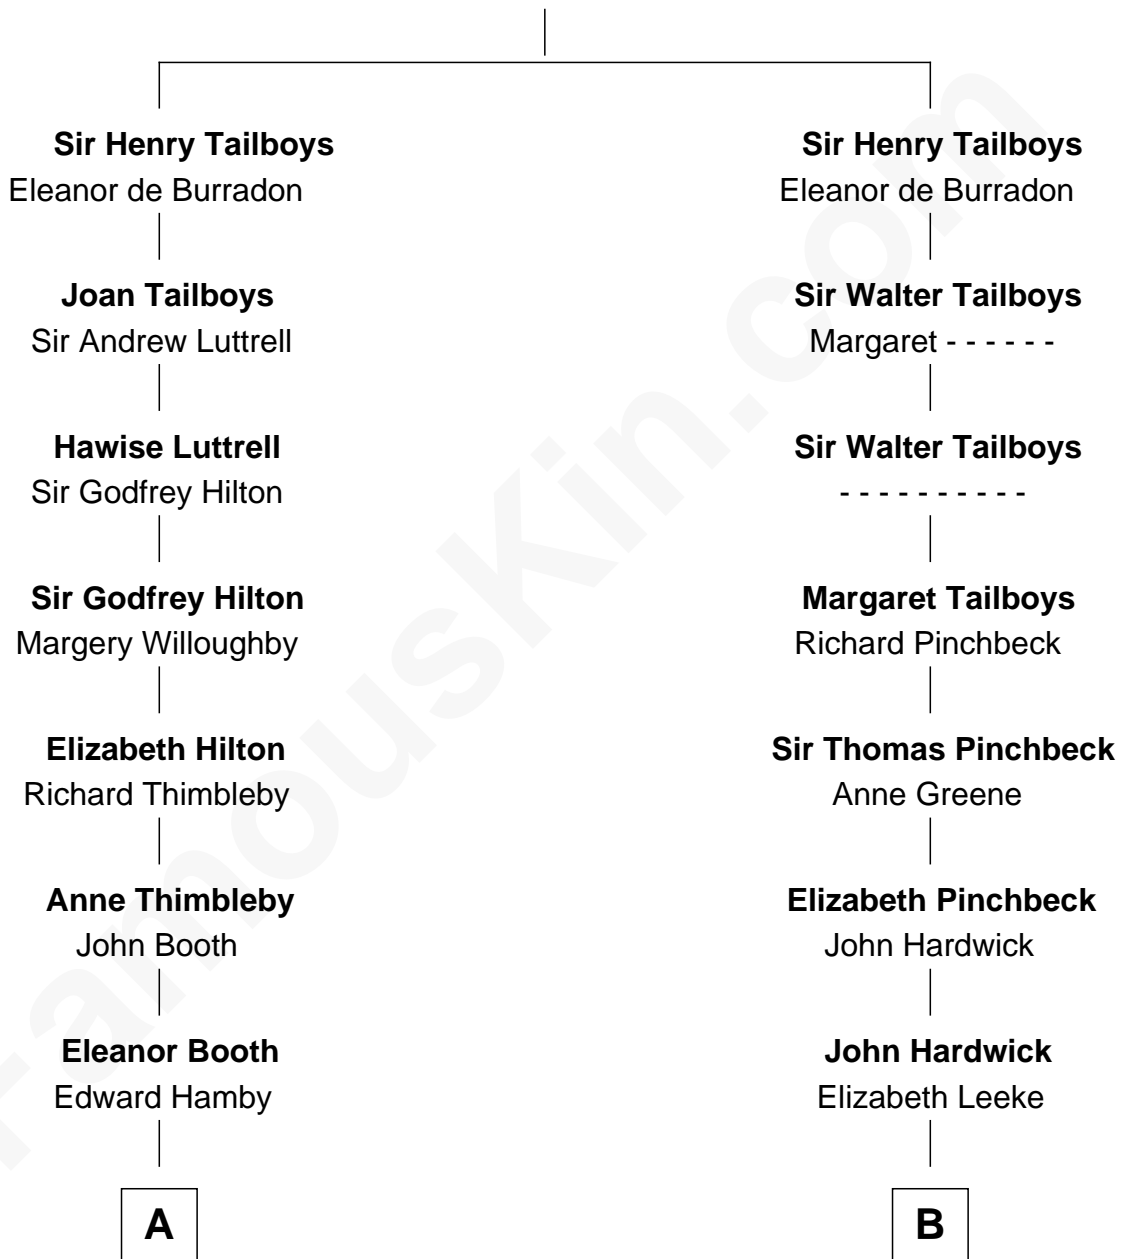

FamousKin.com Relationship Chart of

Elisabeth Shue

TV and Movie Actress

14th cousin 7 times removed of

John Carroll

Founder of Georgetown University

William Tailboys

C

Emily Almira Dyer
Alexander Hunter Gunn

Alexander Hunter Gunn
Harriet Grace Brewster Willcox

Mary Brewster Gunn
Adoniram Judson Wells

Anne Brewster Wells
James William Shue

Elisabeth Shue
TV and Movie Actress