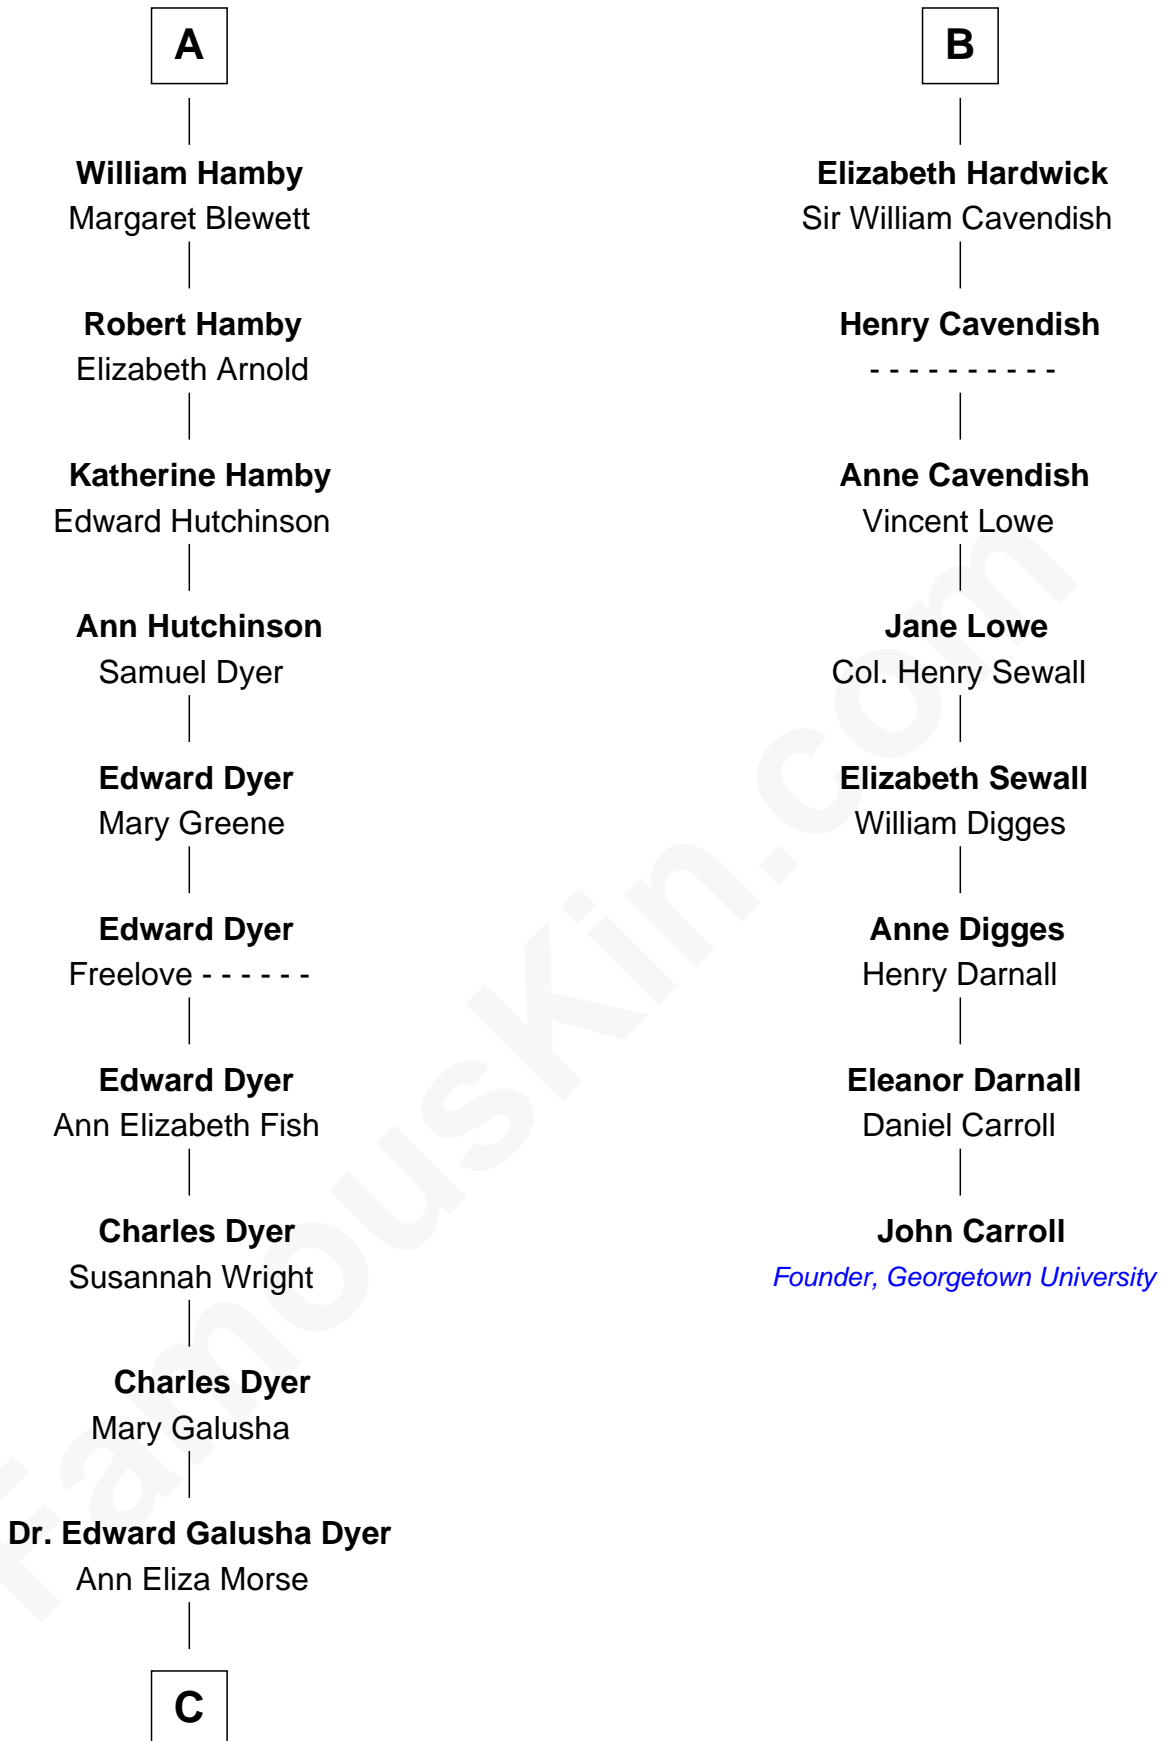

FamousKin.com Relationship Chart of

Elisabeth Shue

TV and Movie Actress

14th cousin 7 times removed of

John Carroll

Founder of Georgetown University

William Tailboys

C

Emily Almira Dyer
Alexander Hunter Gunn

Alexander Hunter Gunn
Harriet Grace Brewster Willcox

Mary Brewster Gunn
Adoniram Judson Wells

Anne Brewster Wells
James William Shue

Elisabeth Shue
TV and Movie Actress