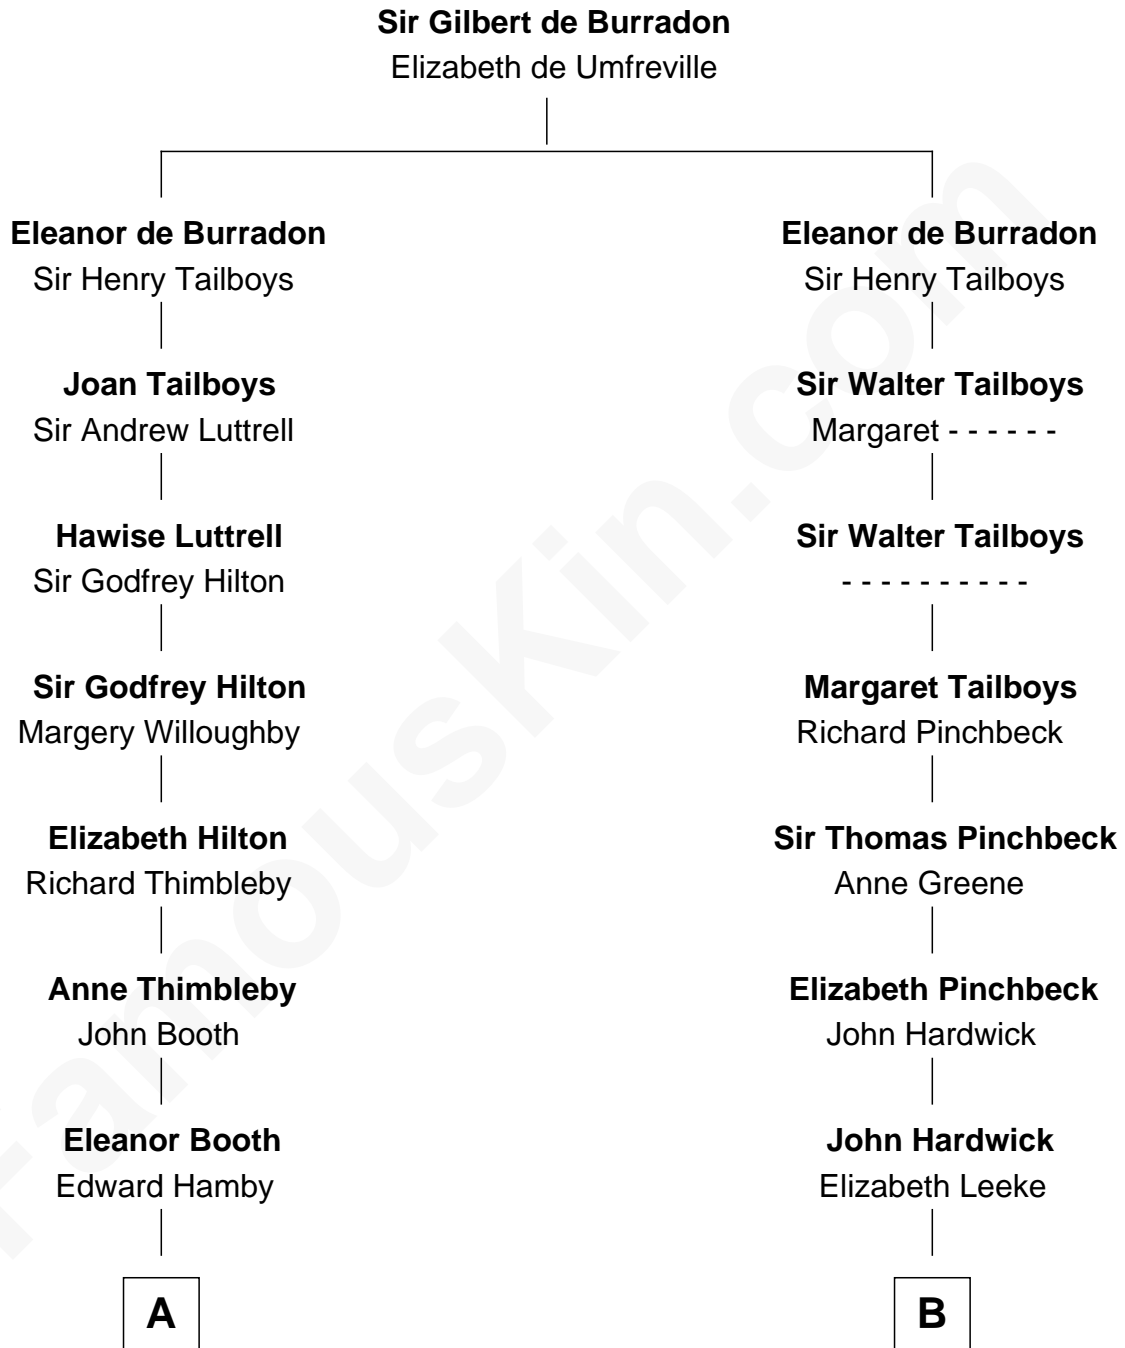

# FamousKin.com Relationship Chart of

**Elisabeth Shue**

*TV and Movie Actress*

14th cousin 7 times removed of

**John Carroll**

*Founder of Georgetown University*

**C**

**Emily Almira Dyer**  
Alexander Hunter Gunn

**Alexander Hunter Gunn**  
Harriet Grace Brewster Willcox

**Mary Brewster Gunn**  
Adoniram Judson Wells

**Anne Brewster Wells**  
James William Shue

**Elisabeth Shue**  
*TV and Movie Actress*

FamousKin.com