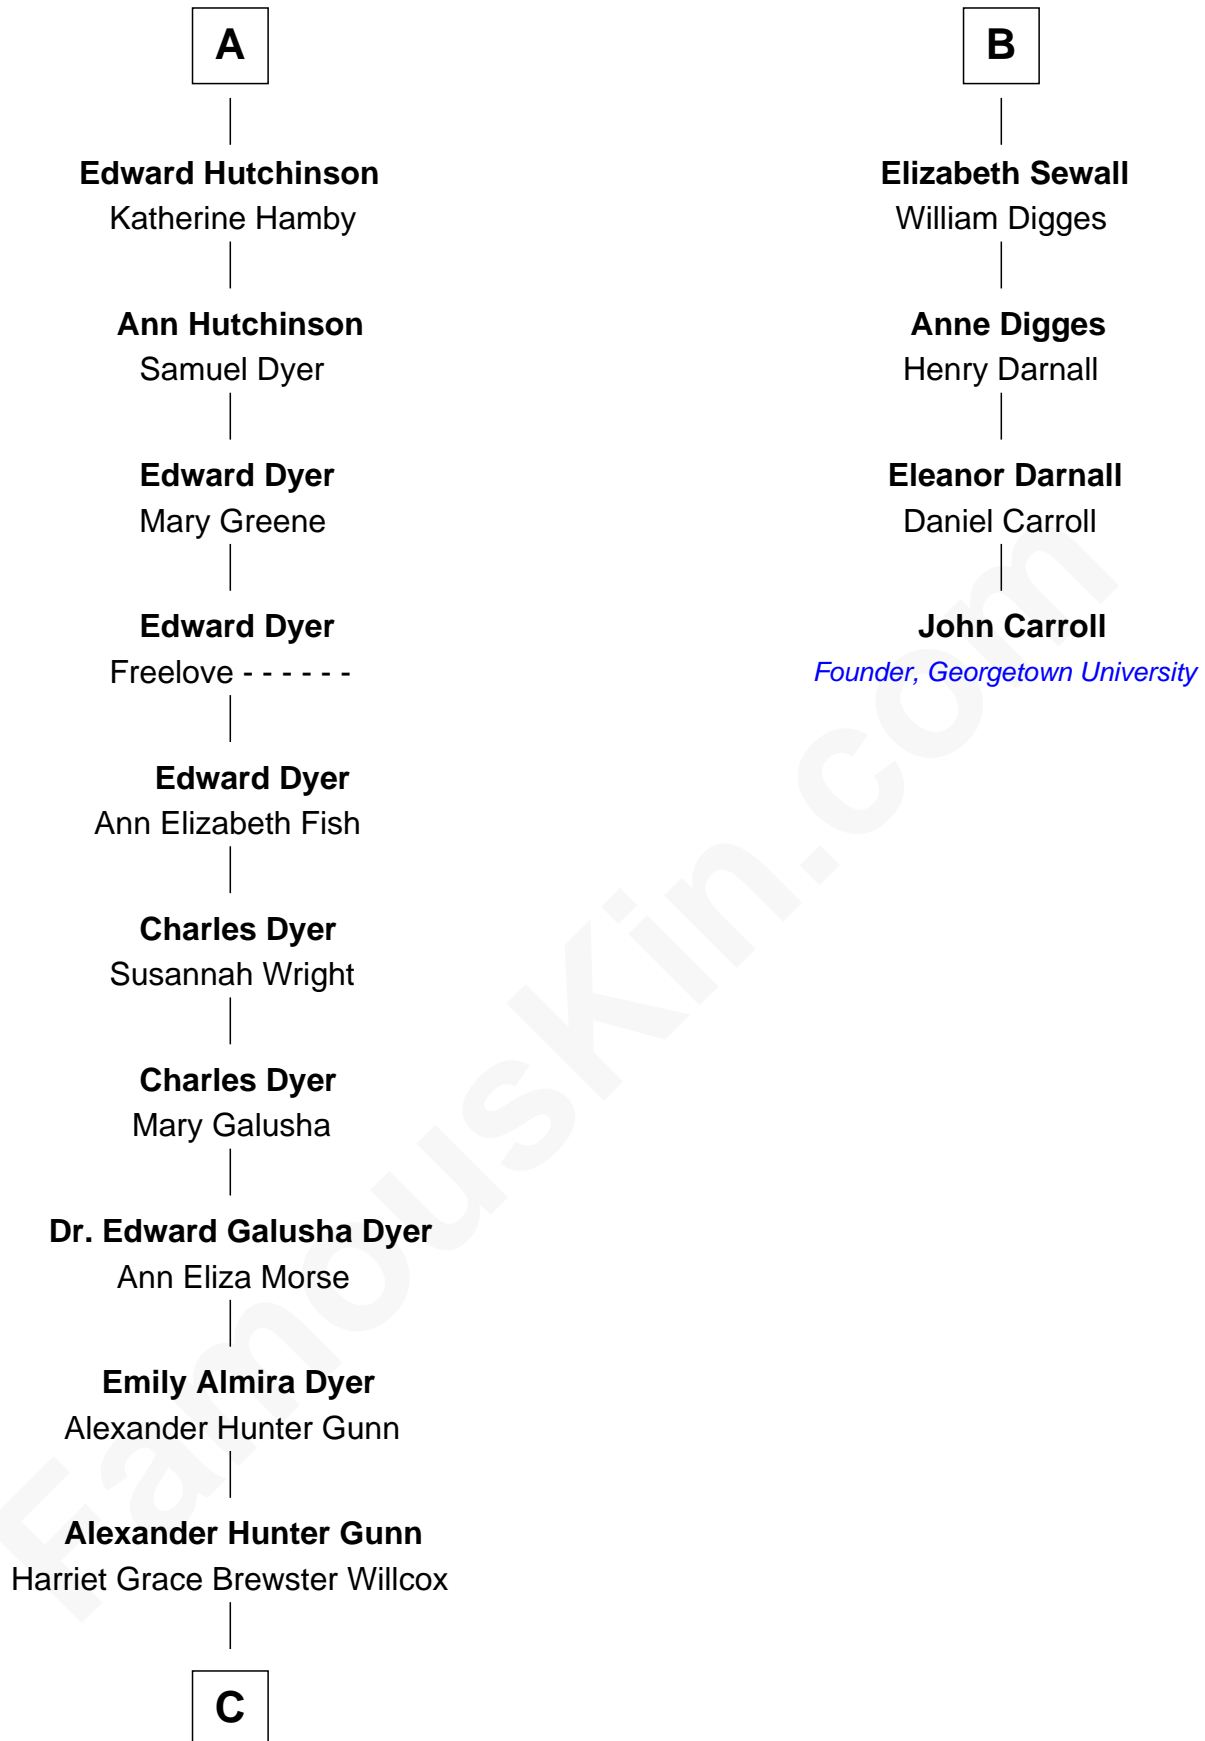

# FamousKin.com Relationship Chart of

**Elisabeth Shue**

*TV and Movie Actress*

10th cousin 9 times removed of

**John Carroll**

*Founder of Georgetown University*

**C**

—  
**Mary Brewster Gunn**  
Adoniram Judson Wells

—  
**Anne Brewster Wells**  
James William Shue

—  
**Elisabeth Shue**  
*TV and Movie Actress*

FamousKin.com