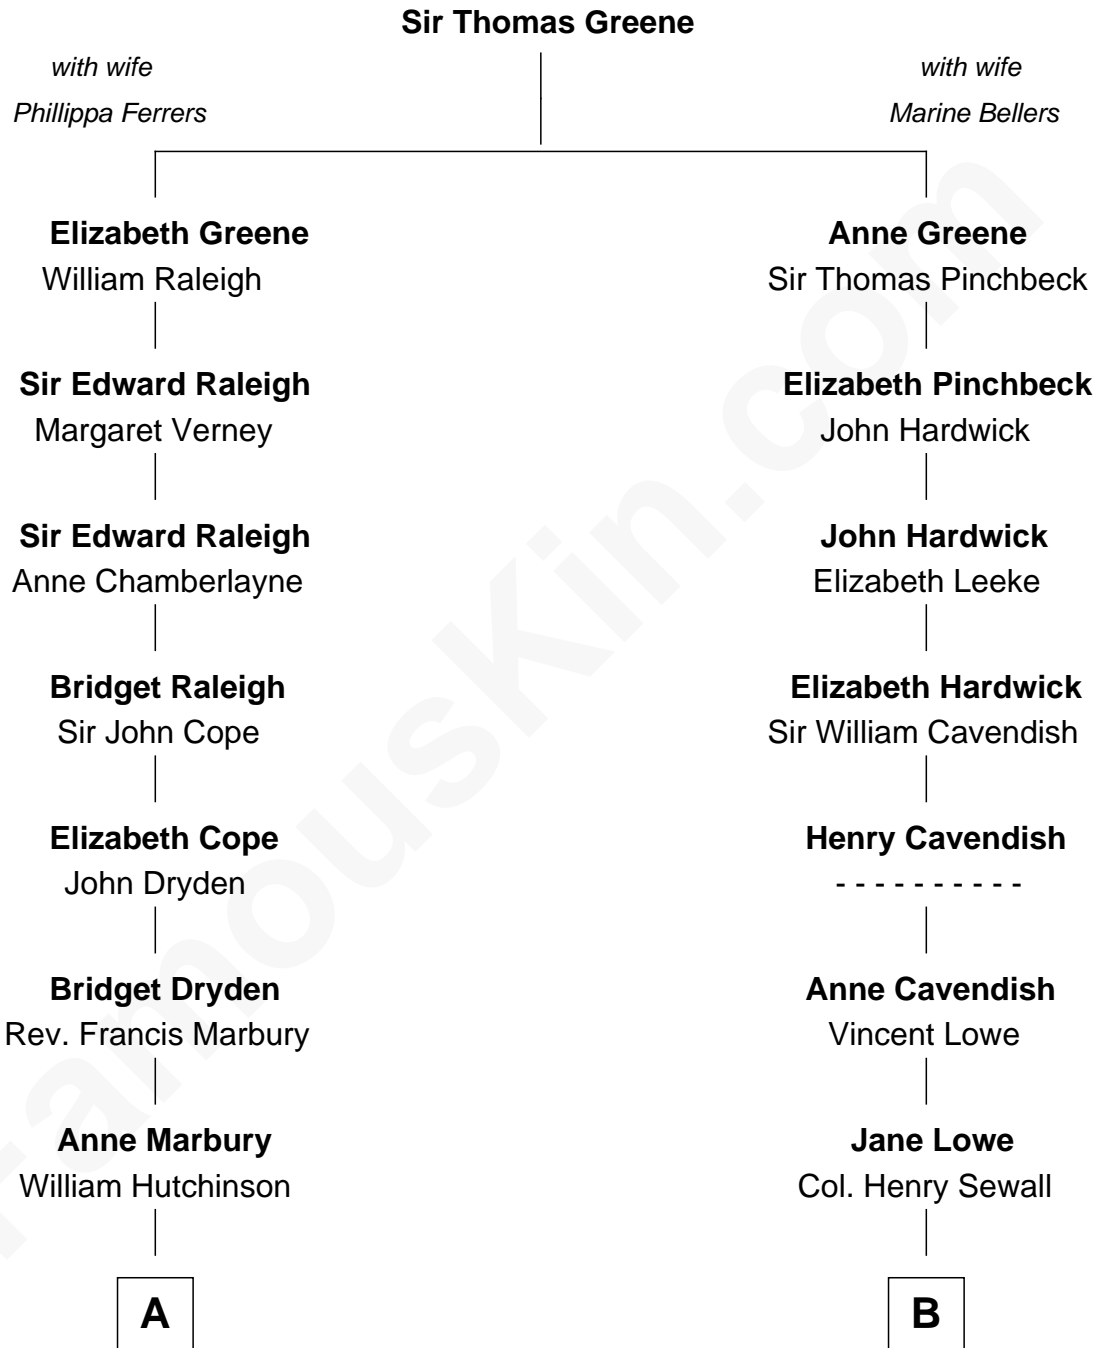

# FamousKin.com Relationship Chart of

**Elisabeth Shue**

*TV and Movie Actress*

10th cousin 9 times removed of

**John Carroll**

*Founder of Georgetown University*

**C**

—  
**Mary Brewster Gunn**  
Adoniram Judson Wells

—  
**Anne Brewster Wells**  
James William Shue

—  
**Elisabeth Shue**  
*TV and Movie Actress*

FamousKin.com