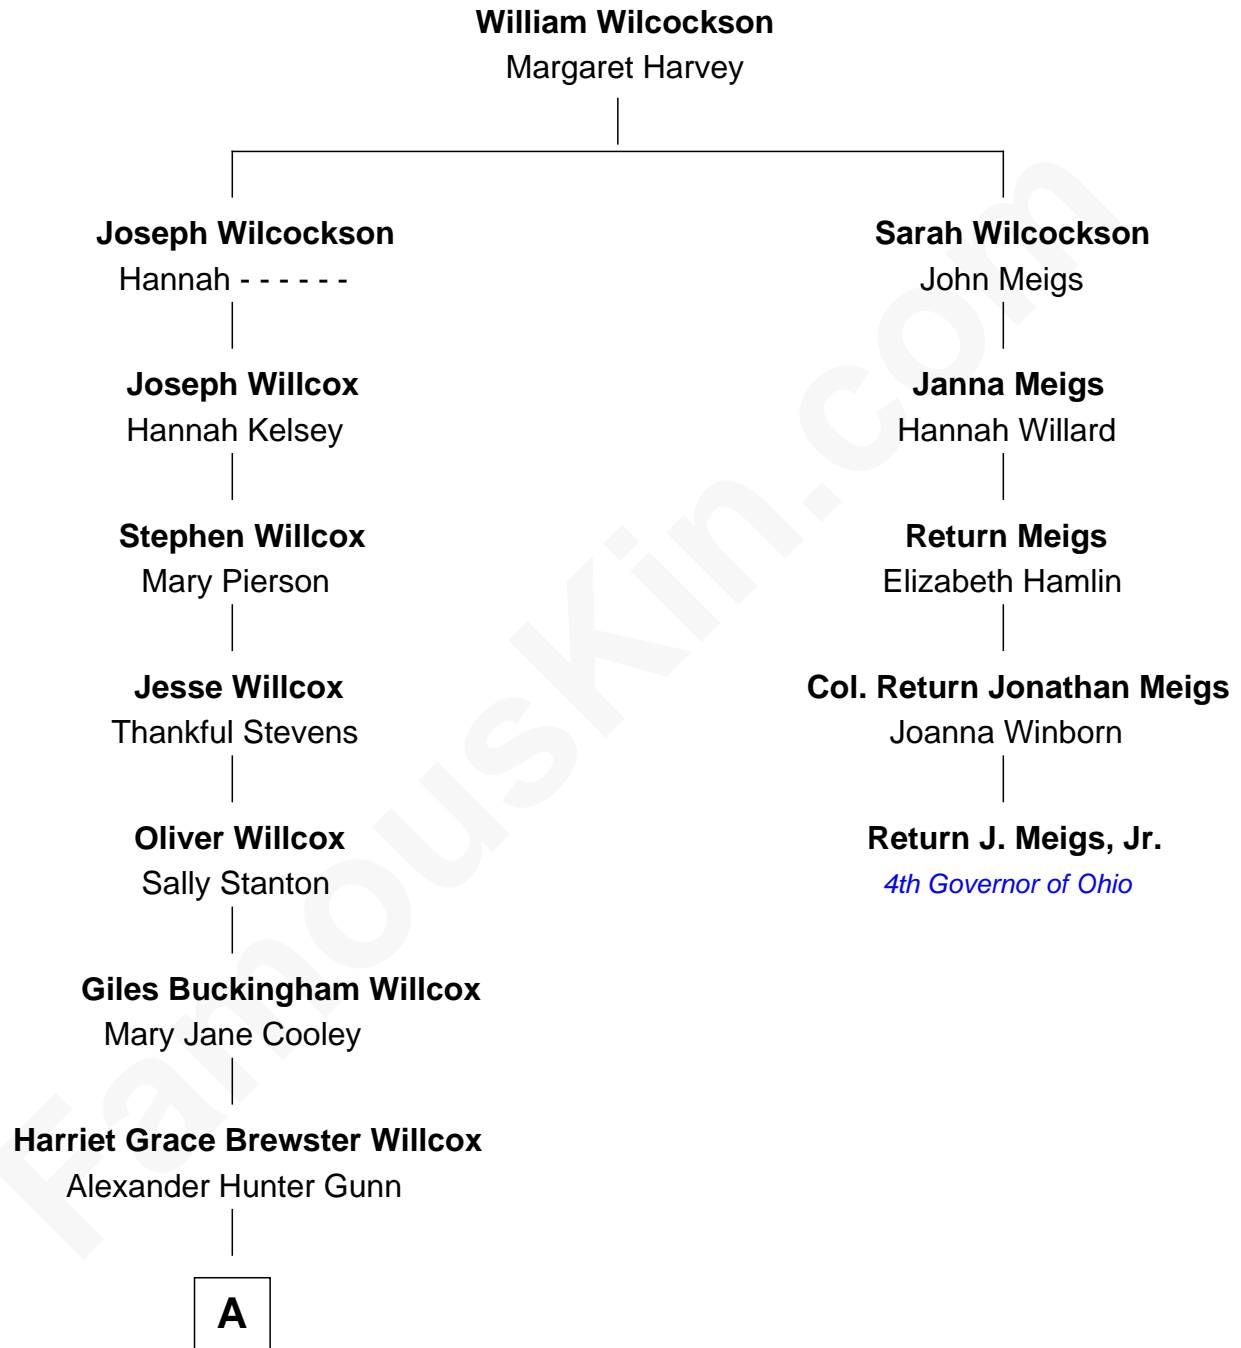

FamousKin.com Relationship Chart of

Elisabeth Shue

TV and Movie Actress

4th cousin 5 times removed of

Return J. Meigs, Jr.

4th Governor of Ohio

A

—
Mary Brewster Gunn
Adoniram Judson Wells

—
Anne Brewster Wells
James William Shue

—
Elisabeth Shue
TV and Movie Actress