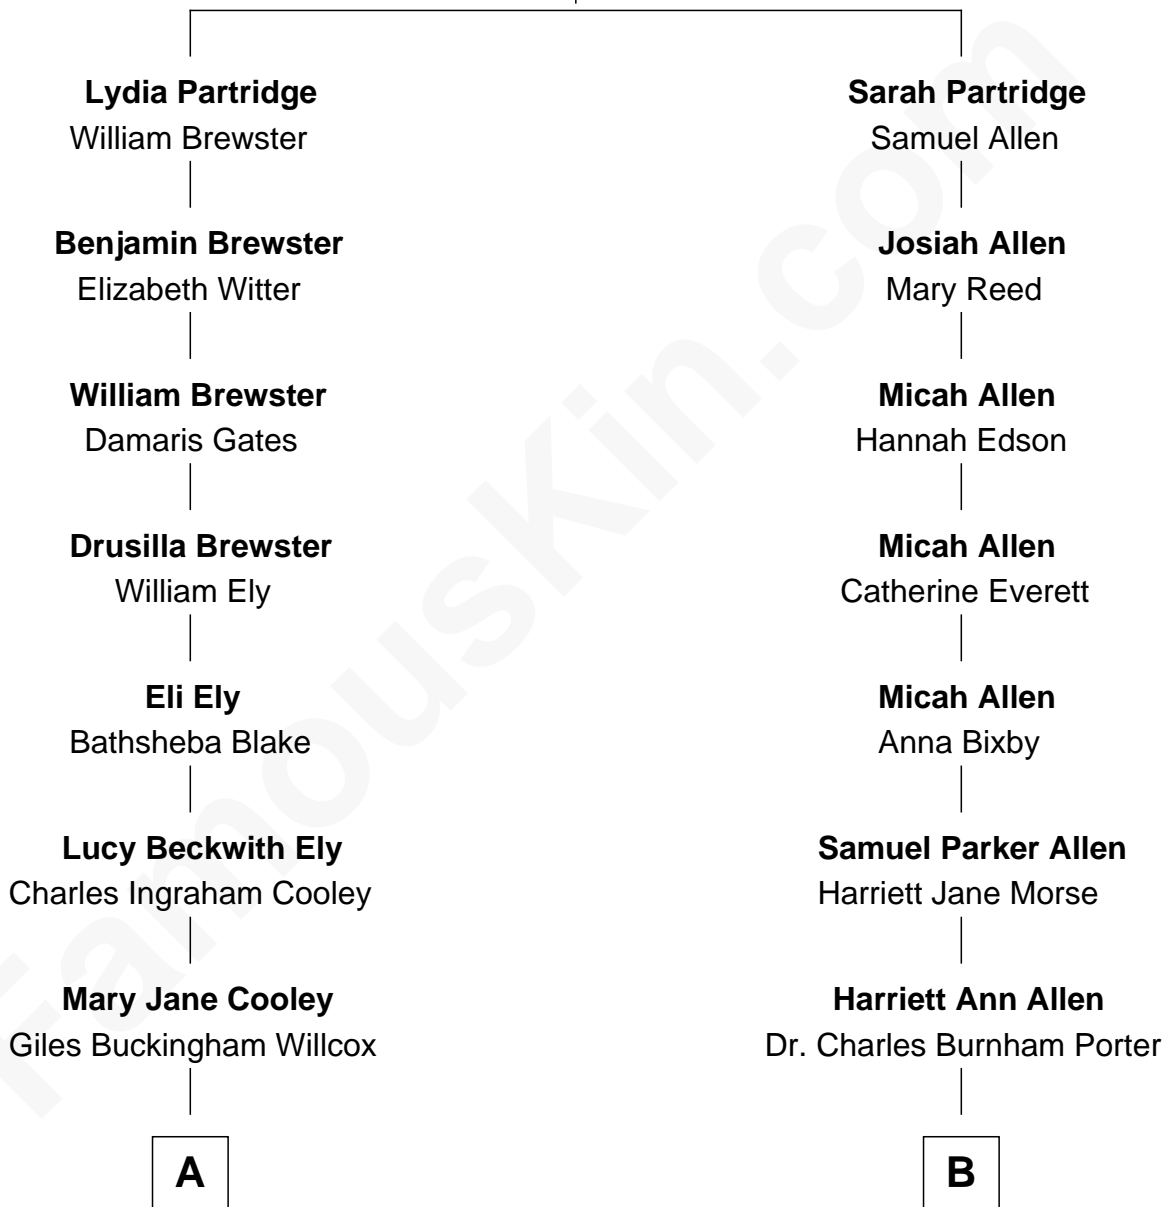

FamousKin.com Relationship Chart of

Andrew Shue

TV Actor

9th cousin 1 time removed of

Story Musgrave

NASA Astronaut

George Partridge

Sarah Tracy

A

Harriet Grace Brewster Willcox

Alexander Hunter Gunn

Mary Brewster Gunn

Adoniram Judson Wells

Anne Brewster Wells

James William Shue

Andrew Shue

TV Actor

B

Edith Elise Porter

Dr. Percy B. Musgrave

Percy Musgrave

Marguerite Swann

Story Musgrave

NASA Astronaut