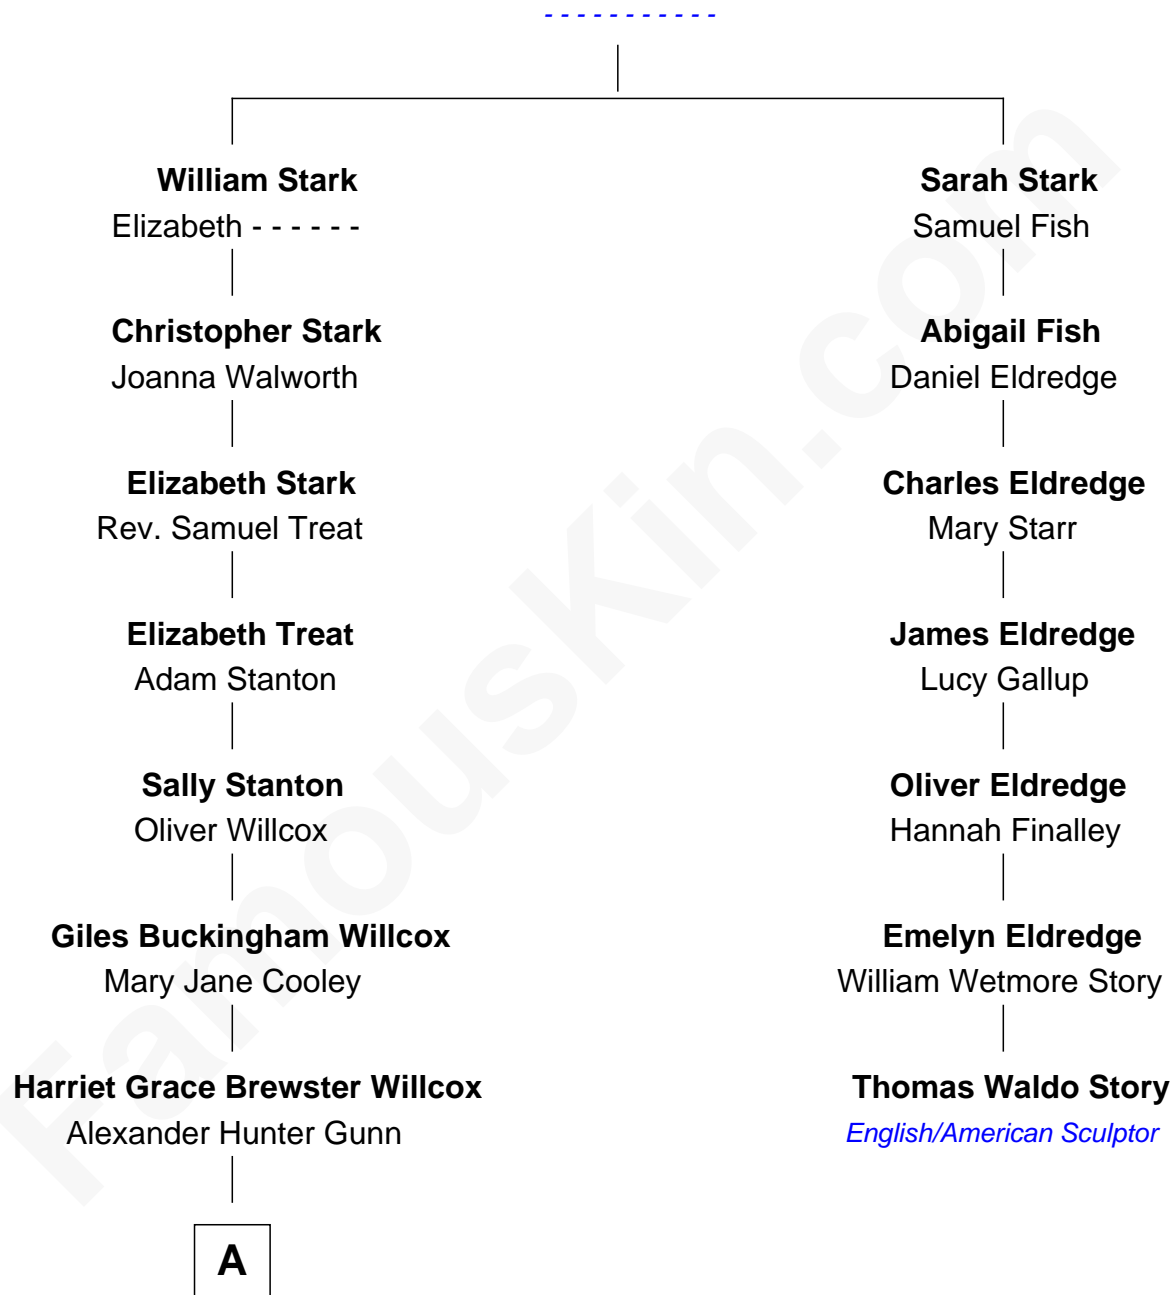

# FamousKin.com Relationship Chart of

**Andrew Shue**

*TV Actor*

6th cousin 3 times removed of

**Thomas Waldo Story**

*English/American Sculptor*

**Aaron Stark**

**A**

**Mary Brewster Gunn**  
Adoniram Judson Wells

**Anne Brewster Wells**  
James William Shue

**Andrew Shue**  
*TV Actor*

FamousKin.com