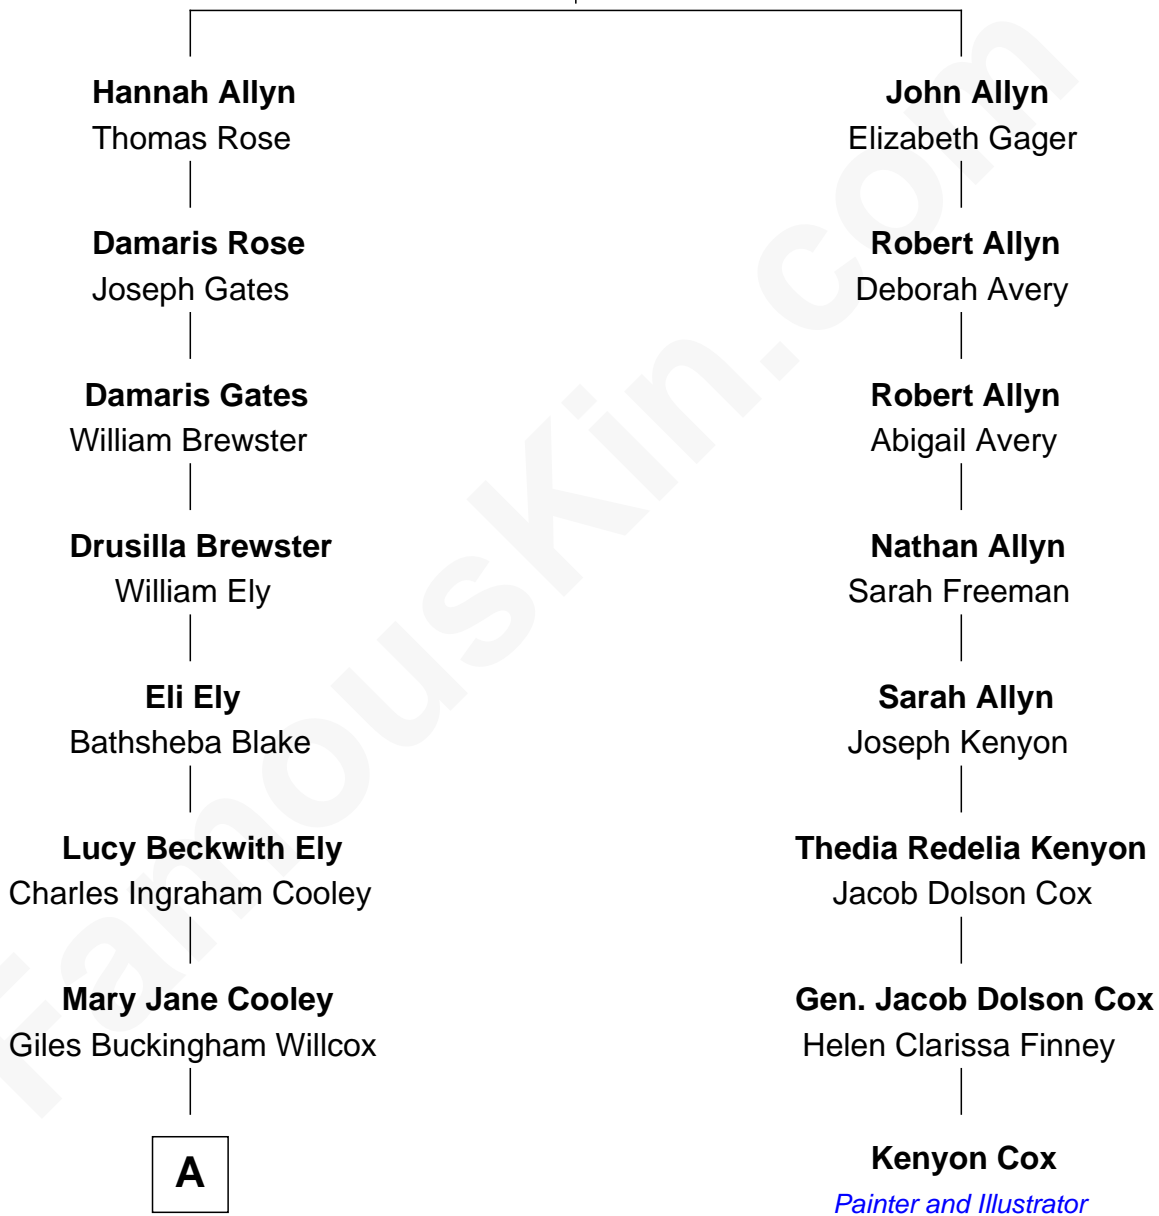

FamousKin.com Relationship Chart of

Andrew Shue

TV Actor

7th cousin 3 times removed of

Kenyon Cox

Painter and Illustrator

Robert Allyn

Sarah - - - - -

A

—
Harriet Grace Brewster Willcox

Alexander Hunter Gunn

—
Mary Brewster Gunn

Adoniram Judson Wells

—
Anne Brewster Wells

James William Shue

—
Andrew Shue