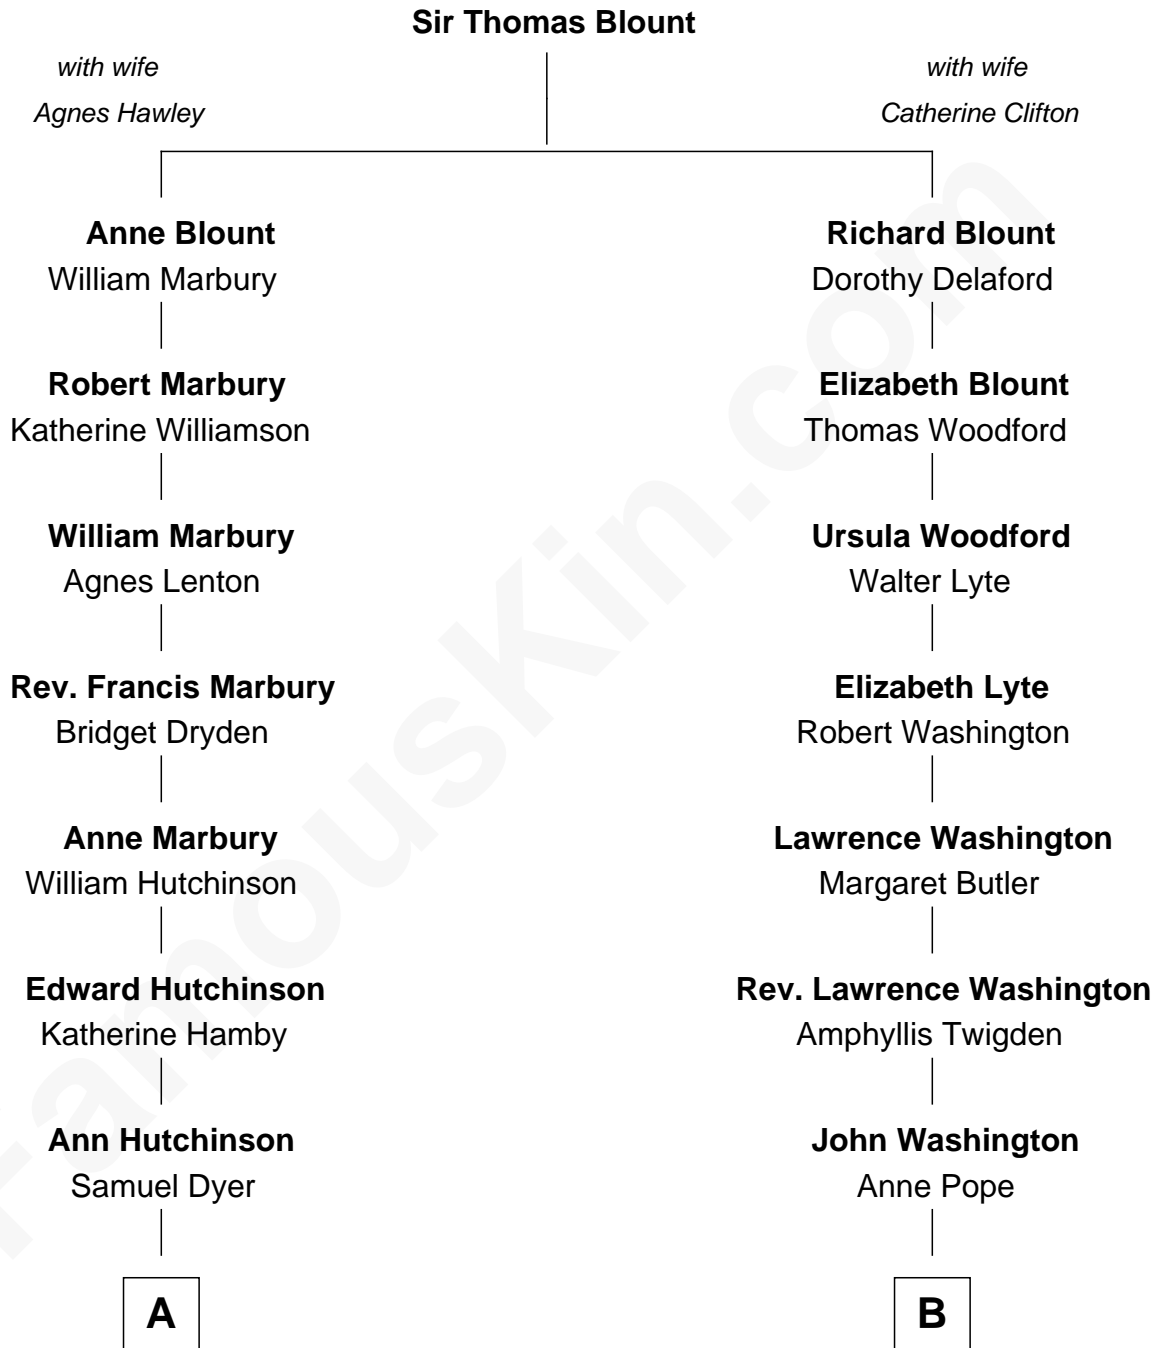

FamousKin.com
Relationship Chart of
Andrew Shue
TV Actor

15th cousin 2 times removed of
General George S. Patton
U.S. Army - World War II

Andrew Shue photo by [Alan Light](#) (CC BY 2.0)