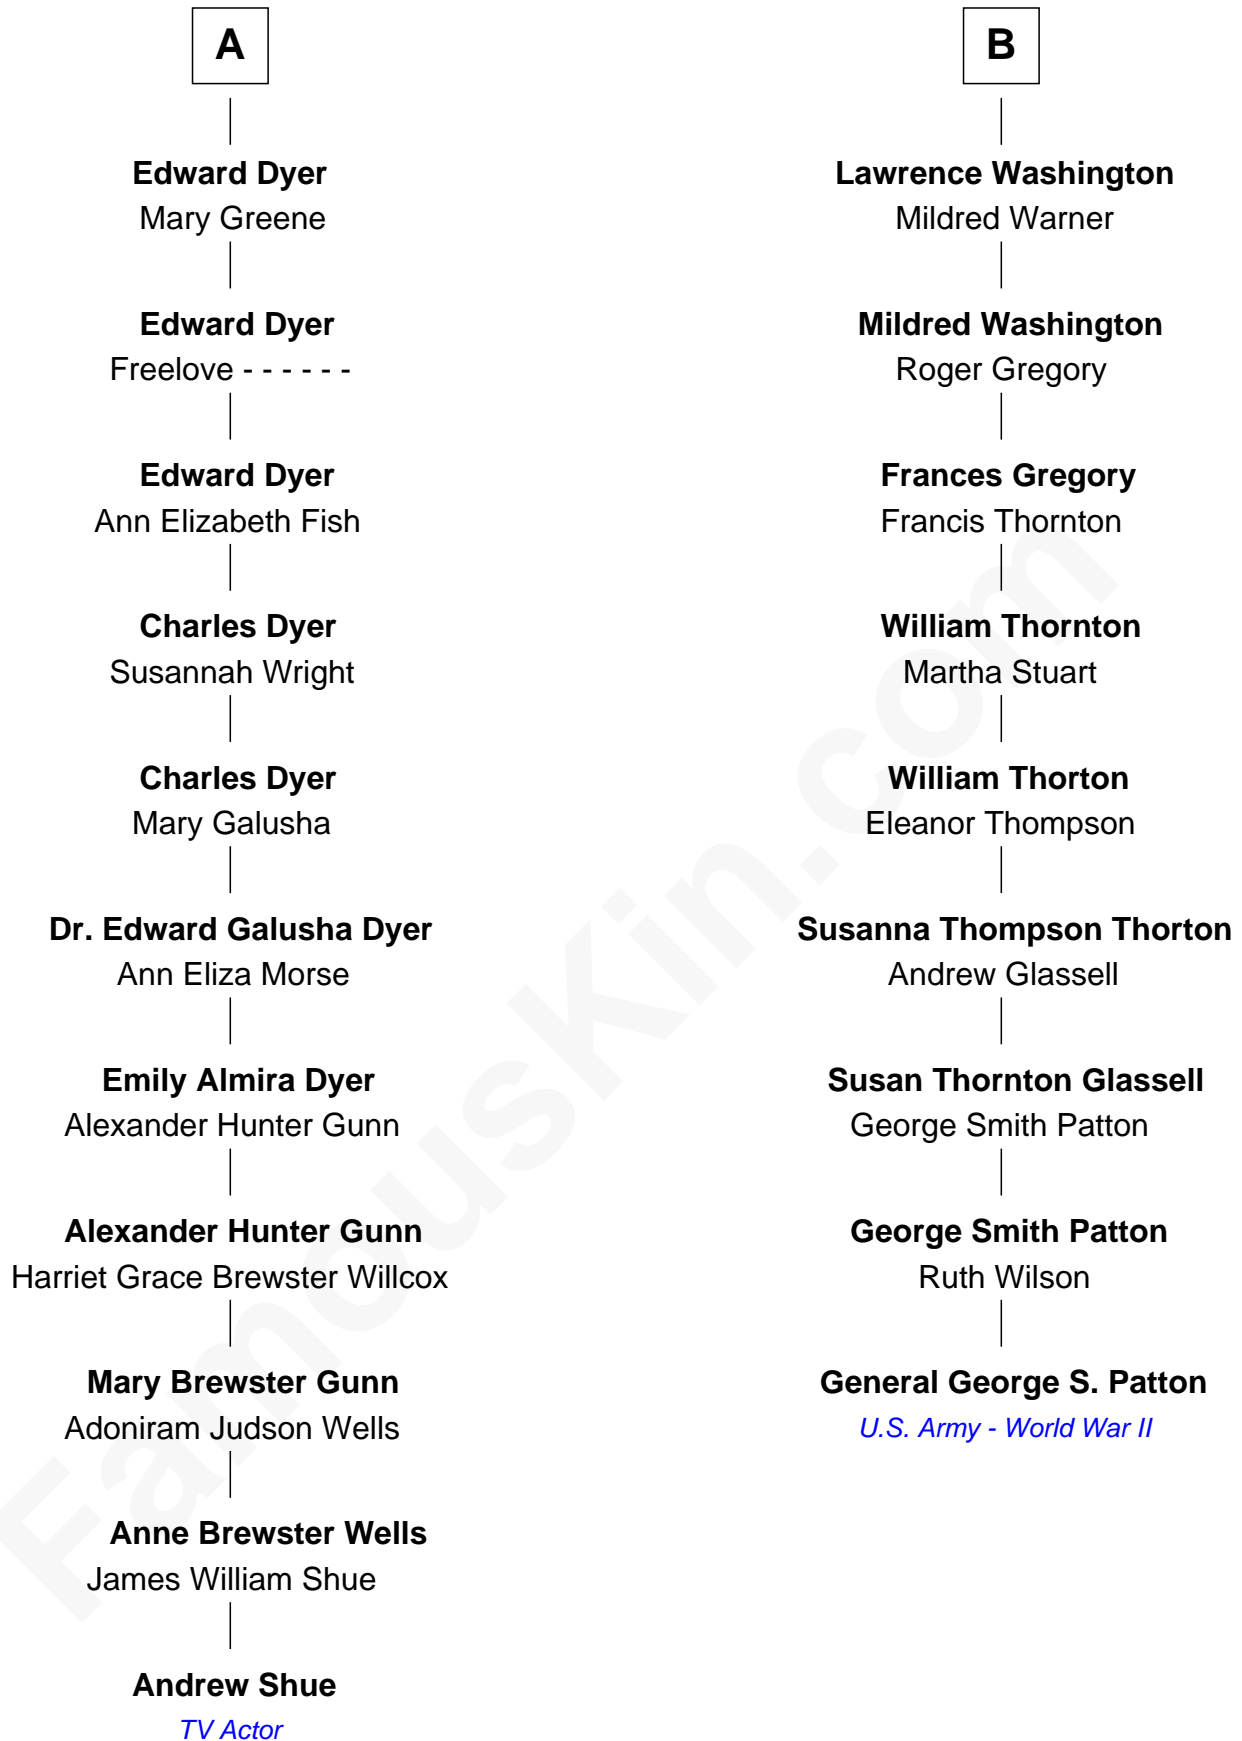

FamousKin.com
Relationship Chart of
Andrew Shue
TV Actor

15th cousin 2 times removed of
General George S. Patton
U.S. Army - World War II

Andrew Shue photo by [Alan Light](#) (CC BY 2.0)