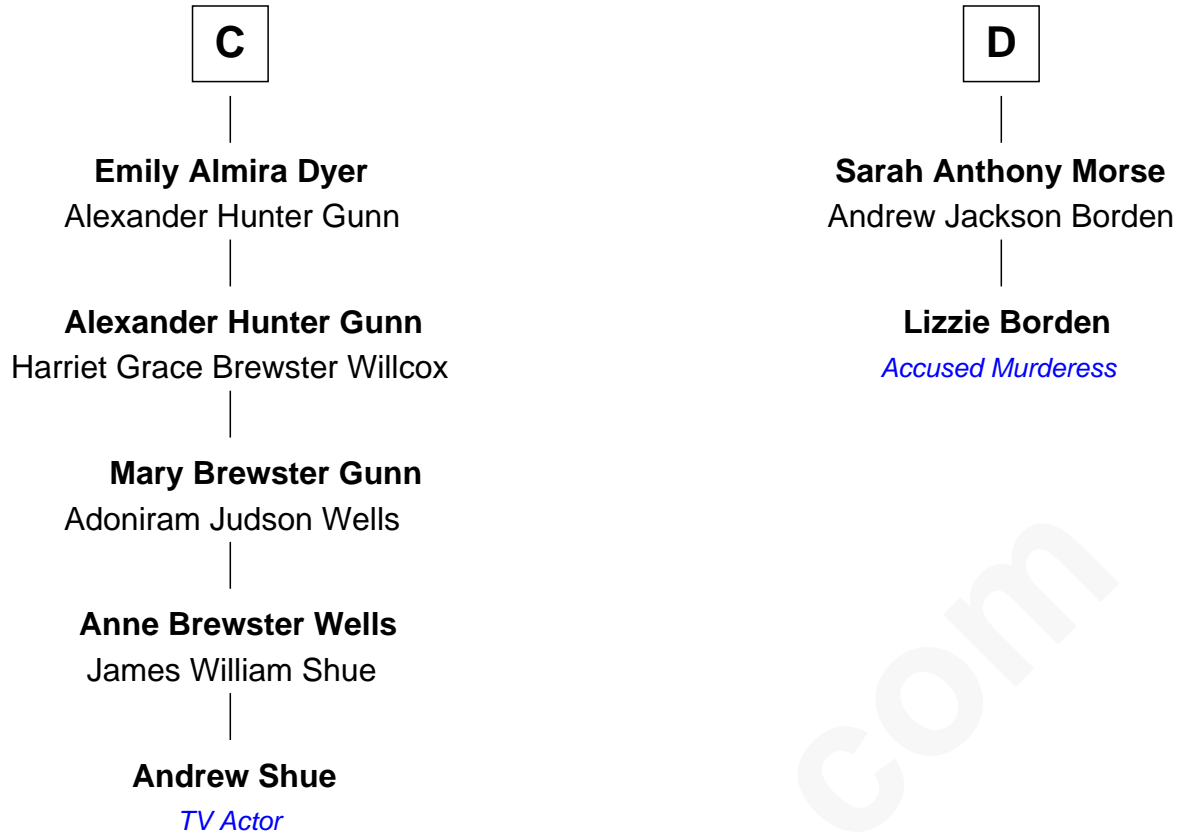

FamousKin.com Relationship Chart of

Andrew Shue

TV Actor

18th cousin 3 times removed of

Lizzie Borden

Accused Murderess

Sir Philip le Despencer

Joan de Cobham

Elizabeth Hilton

Richard Thimbleby

Anne Thimbleby

John Booth

Eleanor Booth

Edward Hamby

A

Sir Philip le Despencer

Elizabeth - - - - -

Alice le Despenser

Sir John Sutton

Sir John Sutton

Constance Blount

Sir John Sutton

Elizabeth Berkeley

Jane Sutton

Thomas Mainwaring

Cecily Mainwaring

John Cotton

Sir George Cotton

Mary Onley

B

Andrew Shue photo by [Alan Light](#) (CC BY 2.0)