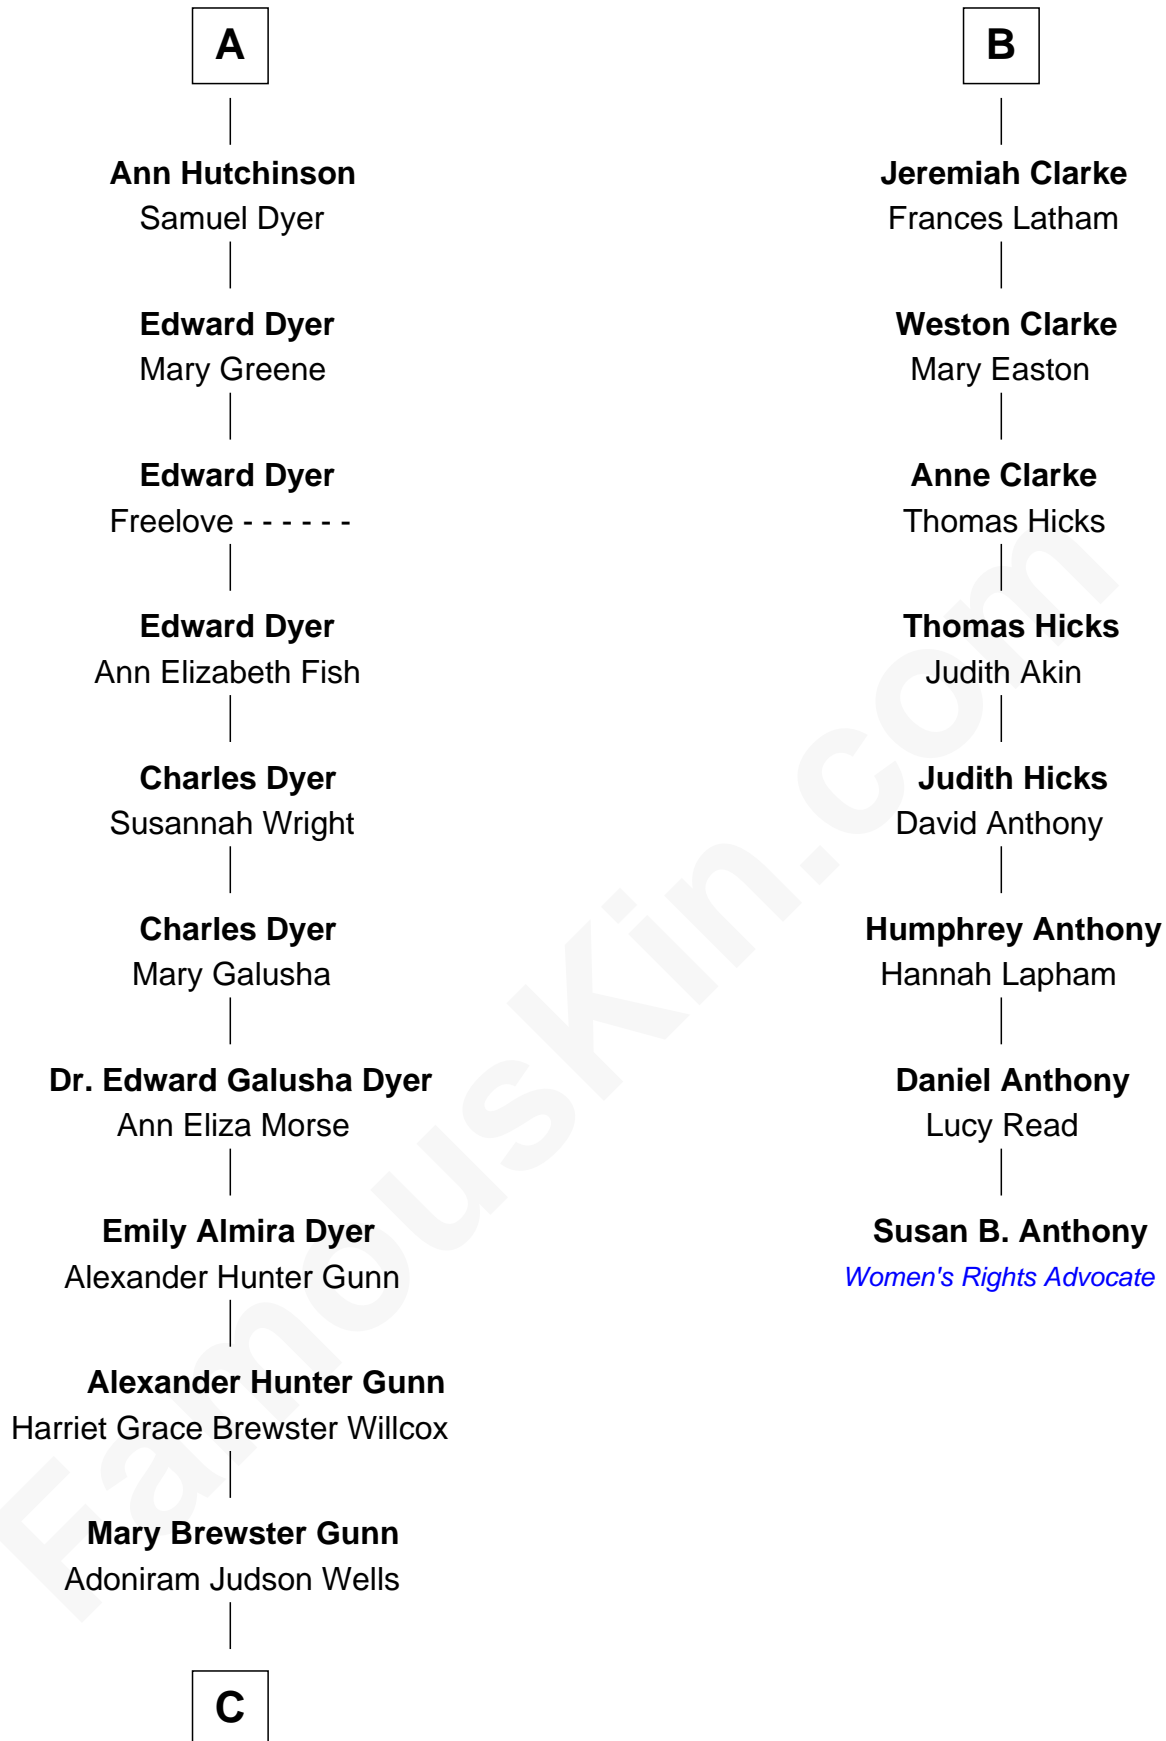

FamousKin.com Relationship Chart of

Andrew Shue

TV Actor

14th cousin 4 times removed of

Susan B. Anthony

Women's Rights Advocate

Sir Thomas Blount

Margaret de Gresley

Sir Thomas Blount

Agnes Hawley

Anne Blount

William Marbury

Robert Marbury

Katherine Williamson

William Marbury

Agnes Lenton

Edward Langford

Alice Langford

John Stradling

Anne Stradling

Sir John Danvers

Anne Danvers

Thomas Lovett

Elizabeth Lovett

Anthony Cave

Mary Cave

Sir Jerome Weston

Mary Weston

William Clerke

B

C

—
Anne Brewster Wells