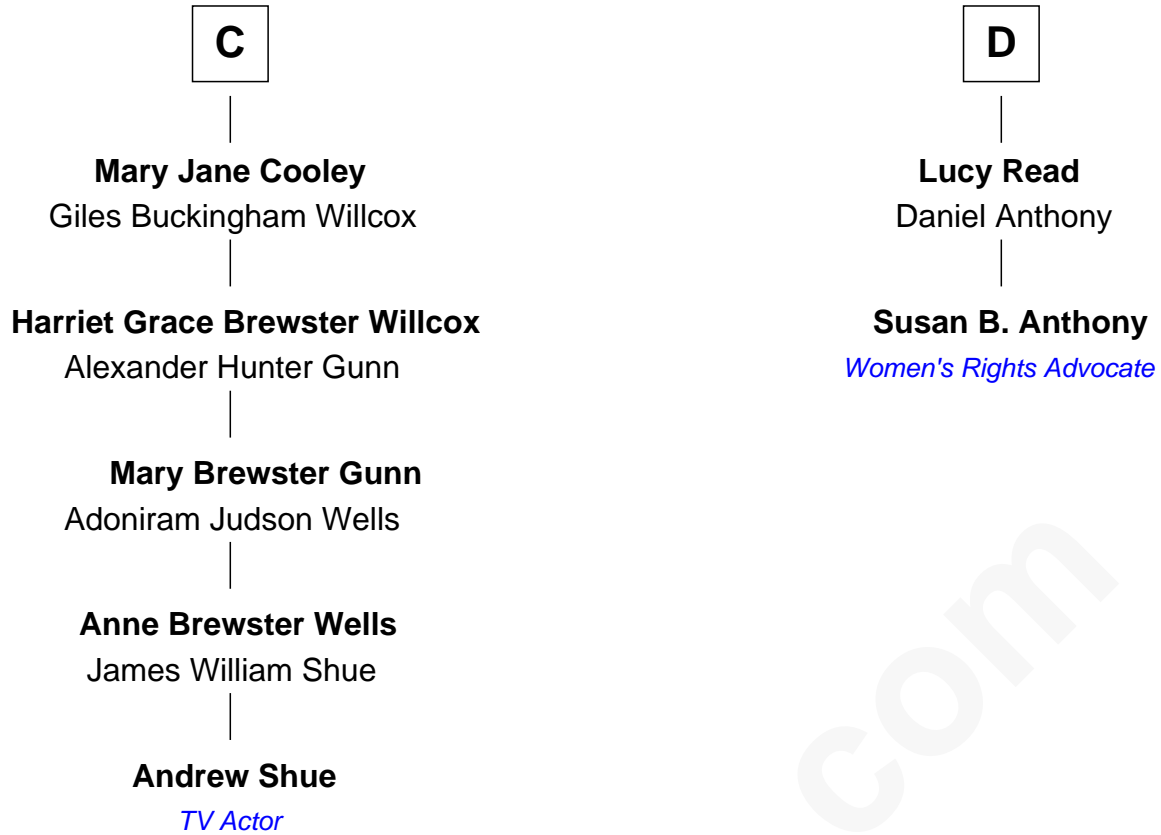

FamousKin.com

Relationship Chart of

Andrew Shue

TV Actor

18th cousin 3 times removed of

Susan B. Anthony

Women's Rights Advocate

Sir Humphrey de Beauchamp

Sibyl Oliver

Andrew Shue photo by [Alan Light](#) (CC BY 2.0)