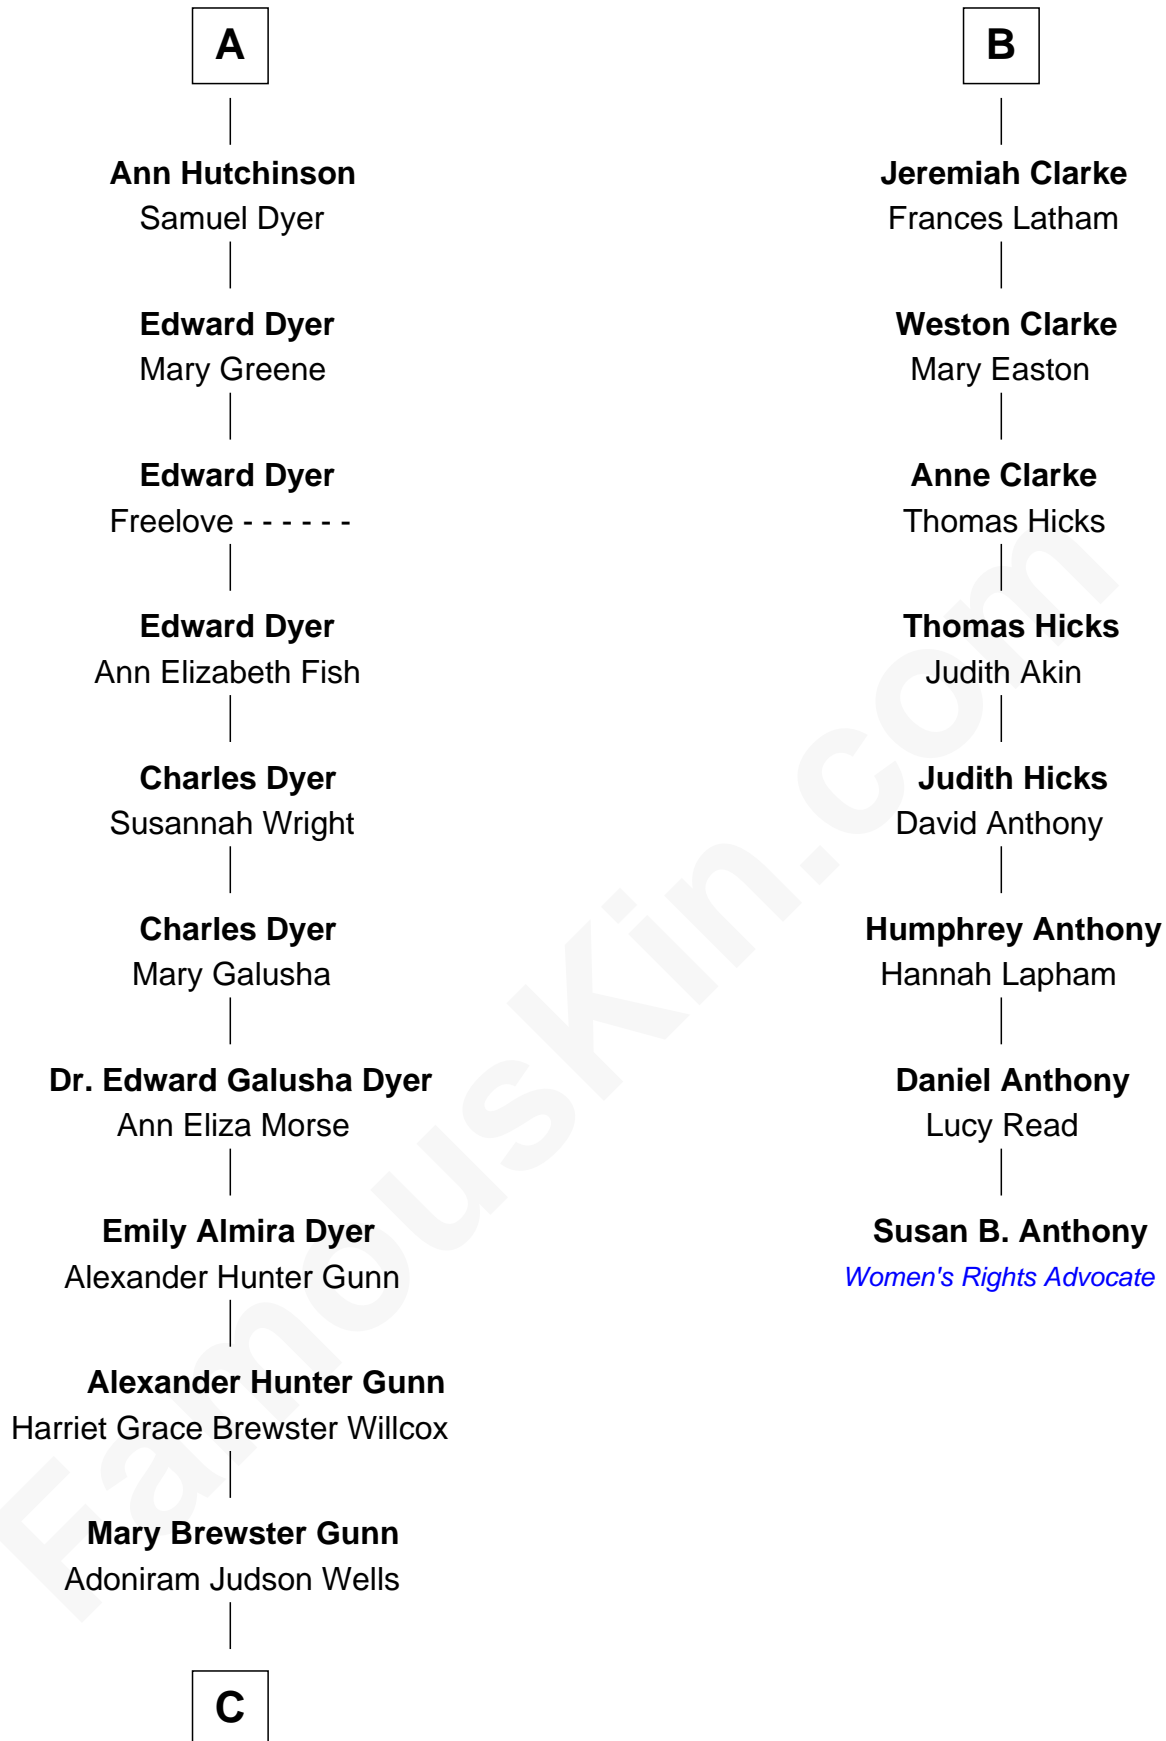

FamousKin.com Relationship Chart of

Andrew Shue

TV Actor

14th cousin 4 times removed of

Susan B. Anthony

Women's Rights Advocate

Sir Hugh Willoughby

Margaret Freville

Margery Willoughby

Sir Godfrey Hilton

Elizabeth Hilton

Richard Thimbleby

Anne Thimbleby

John Booth

Eleanor Booth

Edward Hamby

William Hamby

Margaret Blewett

Robert Hamby

Elizabeth Arnold

Katherine Hamby

Edward Hutchinson

A

Isabel Willoughby

Anthony Cave

Mary Cave

Sir Jerome Weston

Mary Weston

William Clerke

B

C

Anne Brewster Wells