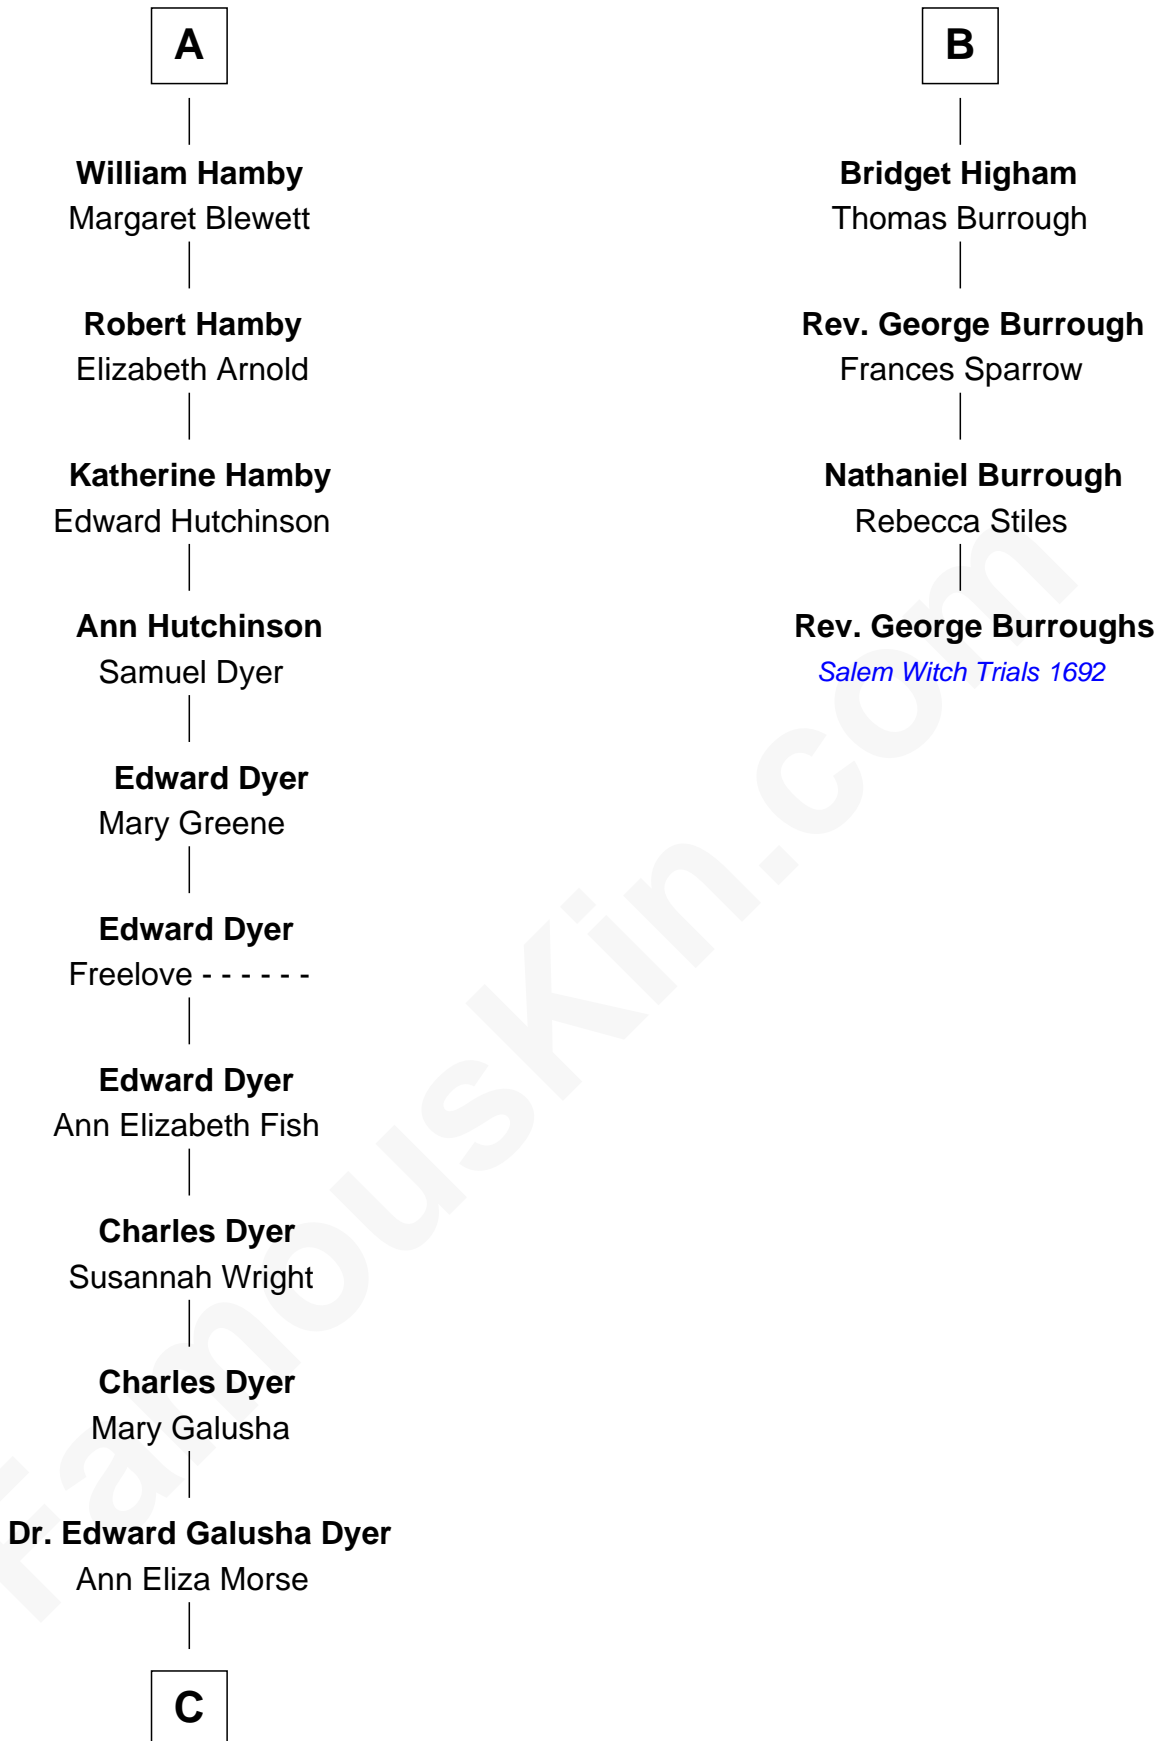

FamousKin.com

Relationship Chart of

Andrew Shue

TV Actor

10th cousin 11 times removed of

Rev. George Burroughs

Executed for Witchcraft, Salem 1692

C

Emily Almira Dyer
Alexander Hunter Gunn

Alexander Hunter Gunn
Harriet Grace Brewster Willcox

Mary Brewster Gunn
Adoniram Judson Wells

Anne Brewster Wells
James William Shue

Andrew Shue
TV Actor

FamousKin.com