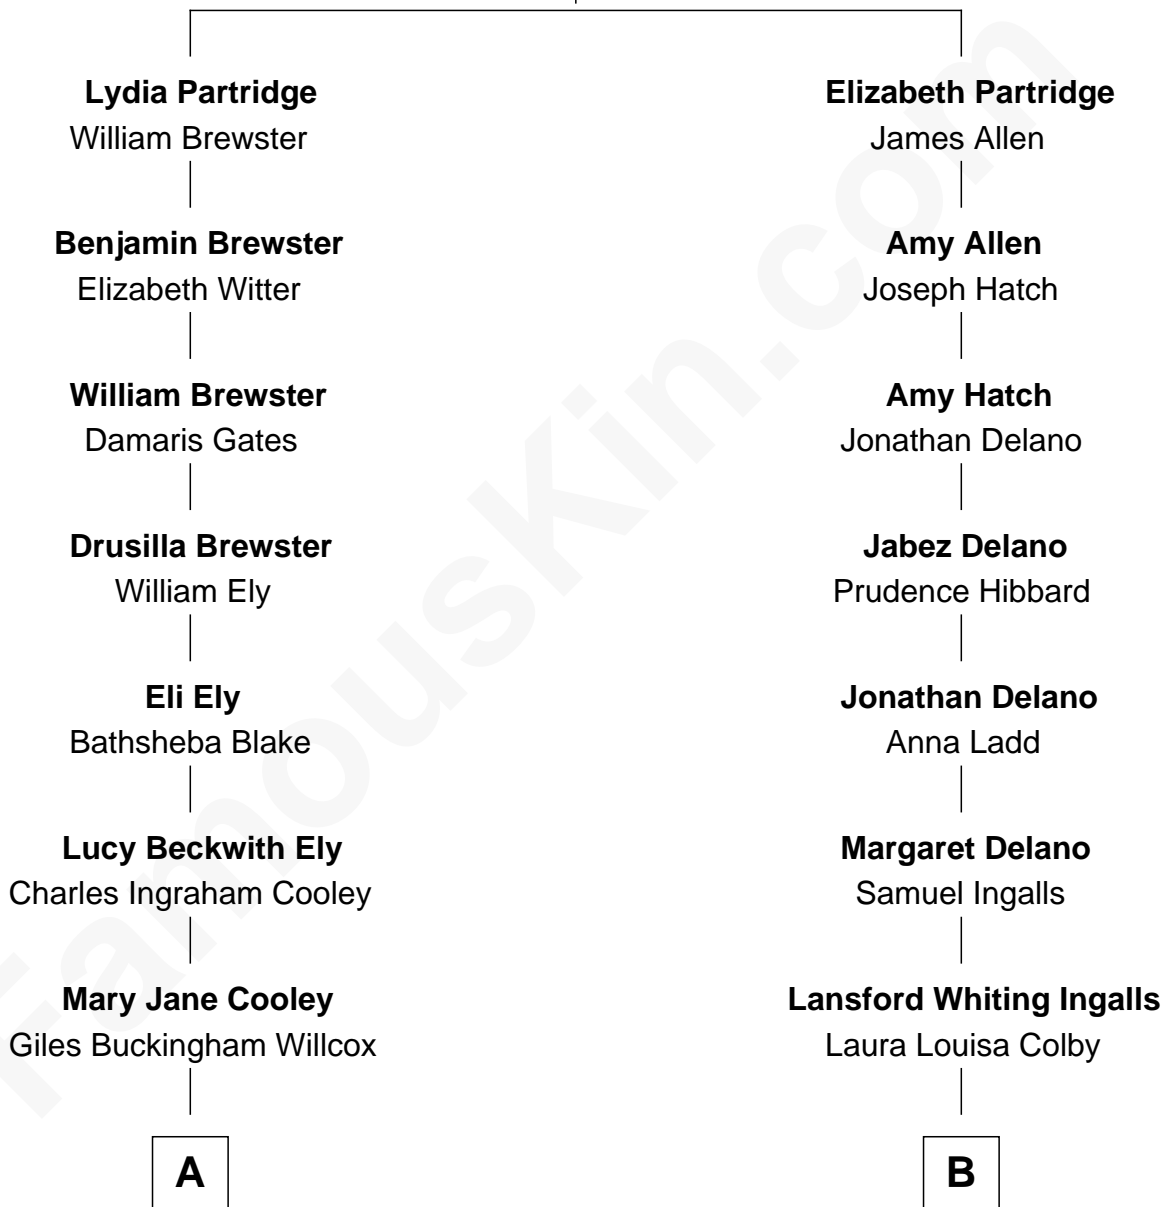

FamousKin.com Relationship Chart of

Andrew Shue

TV Actor

8th cousin 2 times removed of

Laura Ingalls-Wilder

Author of Little House on the Prairie

George Partridge

Sarah Tracy

A

Harriet Grace Brewster Willcox

Alexander Hunter Gunn

Mary Brewster Gunn

Adoniram Judson Wells

Anne Brewster Wells

James William Shue

Andrew Shue