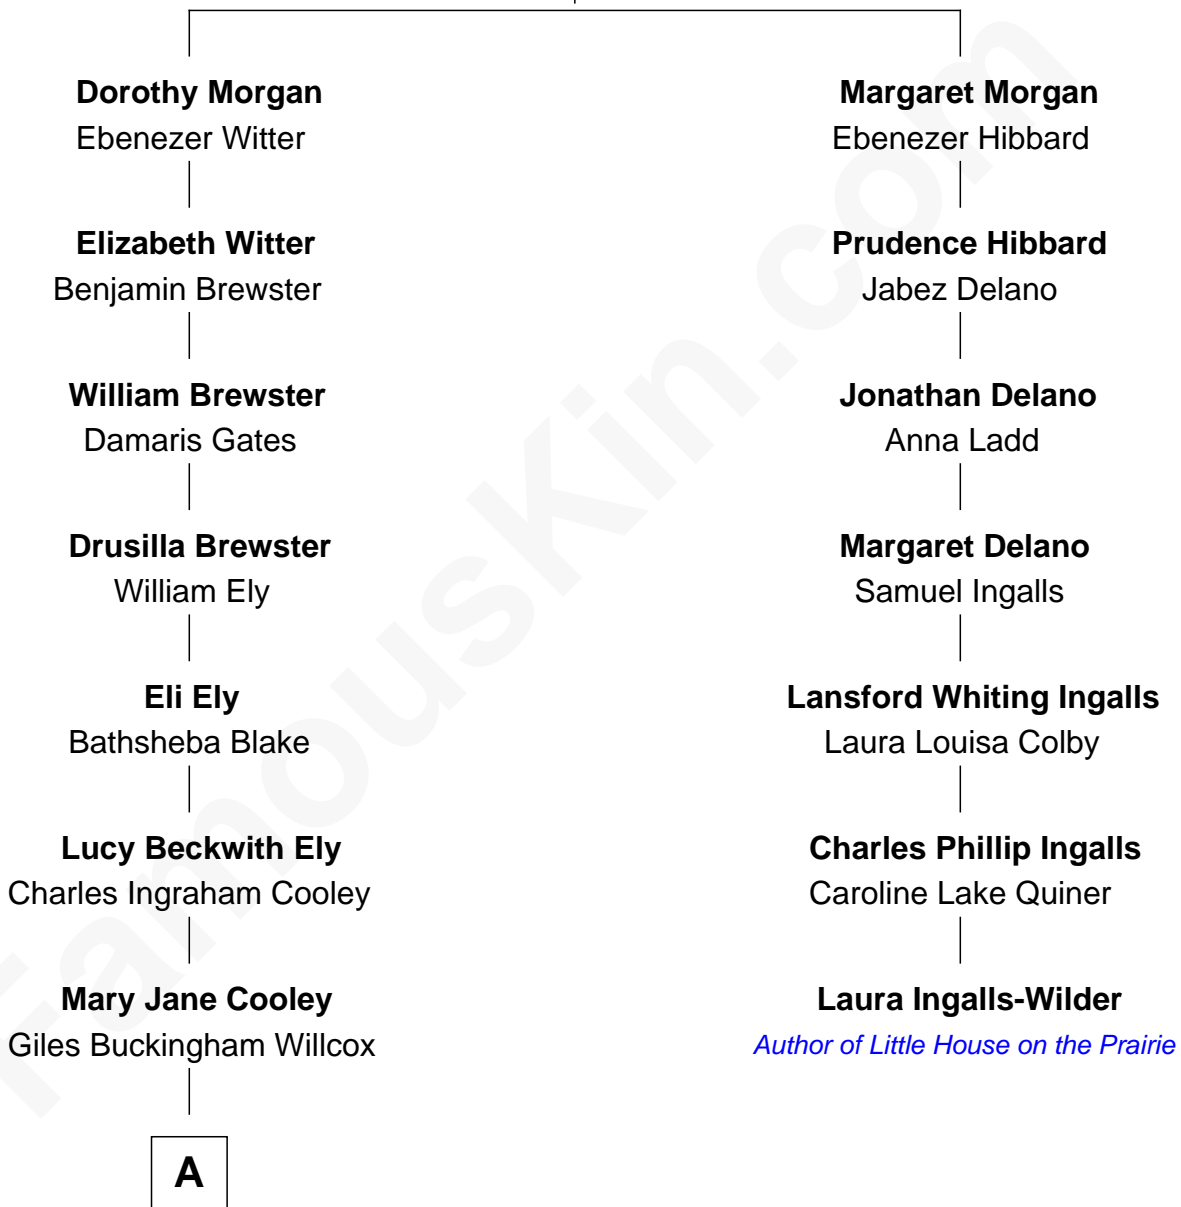

FamousKin.com Relationship Chart of

Andrew Shue

TV Actor

6th cousin 4 times removed of

Laura Ingalls-Wilder

Author of Little House on the Prairie

Joseph Morgan

Dorothy Parke

A

—
Harriet Grace Brewster Willcox

Alexander Hunter Gunn

—
Mary Brewster Gunn

Adoniram Judson Wells

—
Anne Brewster Wells

James William Shue

—
Andrew Shue