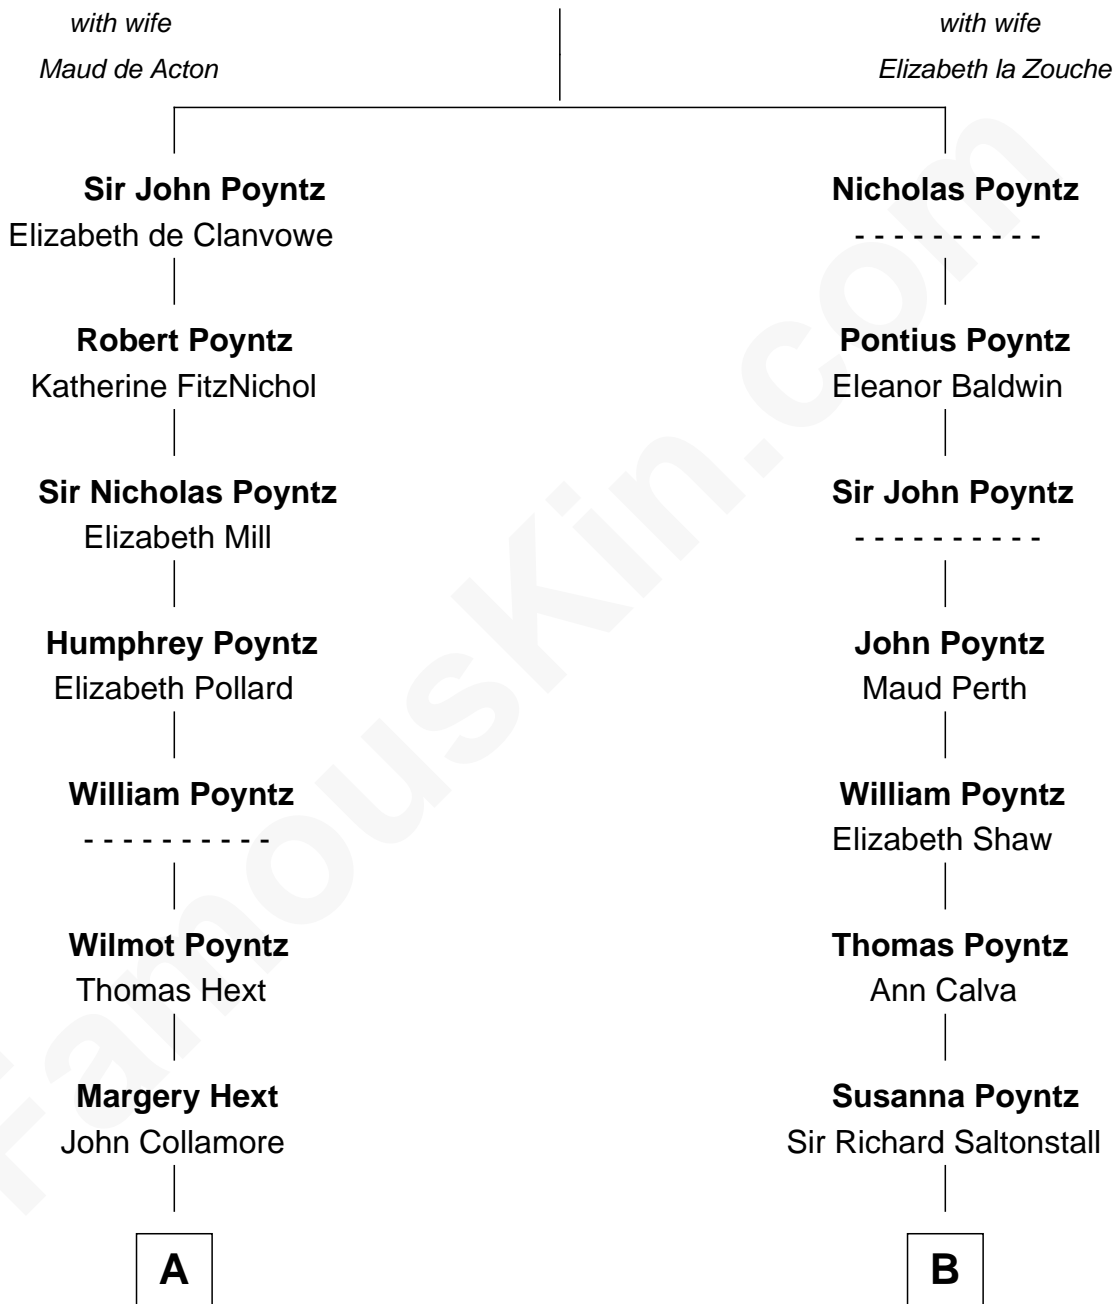

FamousKin.com Relationship Chart of

Andrew Shue

TV Actor

19th cousin 1 time removed of

Truman Capote

Author of In Cold Blood

Sir Nicholas Poyntz

C

Harriet Grace Brewster Willcox

Alexander Hunter Gunn

Mary Brewster Gunn

Adoniram Judson Wells

Anne Brewster Wells

James William Shue

Andrew Shue

TV Actor