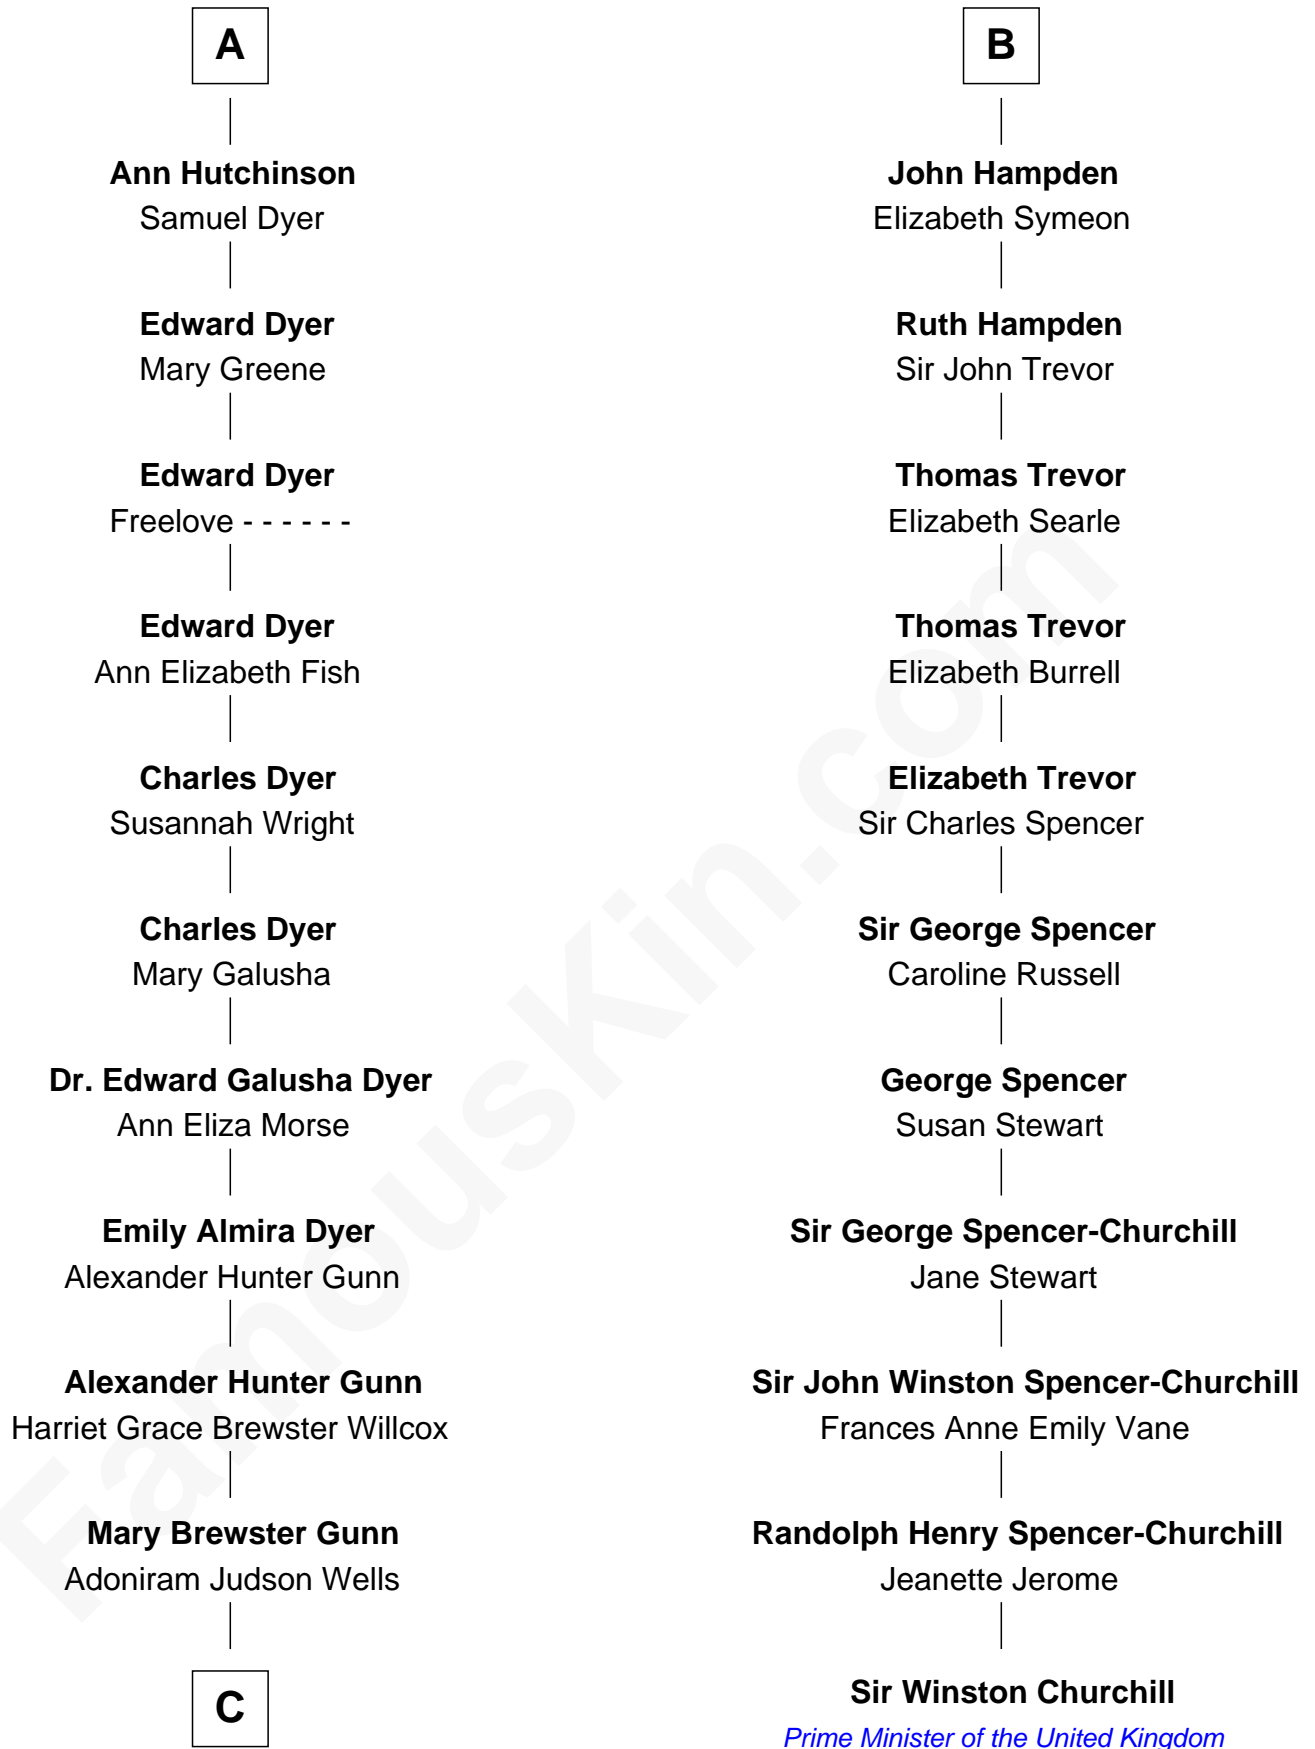

# FamousKin.com Relationship Chart of

**Andrew Shue**

*TV Actor*

17th cousin 1 time removed of

**Sir Winston Churchill**

*Prime Minister of the United Kingdom*

**Sir Thomas Blount**

Margaret de Gresley

**Sir Thomas Blount**

Agnes Hawley

**Anne Blount**

William Marbury

**Robert Marbury**

Katherine Williamson

**William Marbury**

Agnes Lenton

Edward Langford

**Alice Langford**

John Stradling

**Anne Stradling**

Sir John Danvers

**Anne Danvers**

Thomas Lovett

**Elizabeth Lovett**

Anthony Cave

**Anne Cave**

Griffith Hampden

**William Hampden**

Elizabeth Cromwell

**B**

C

—  
**Anne Brewster Wells**