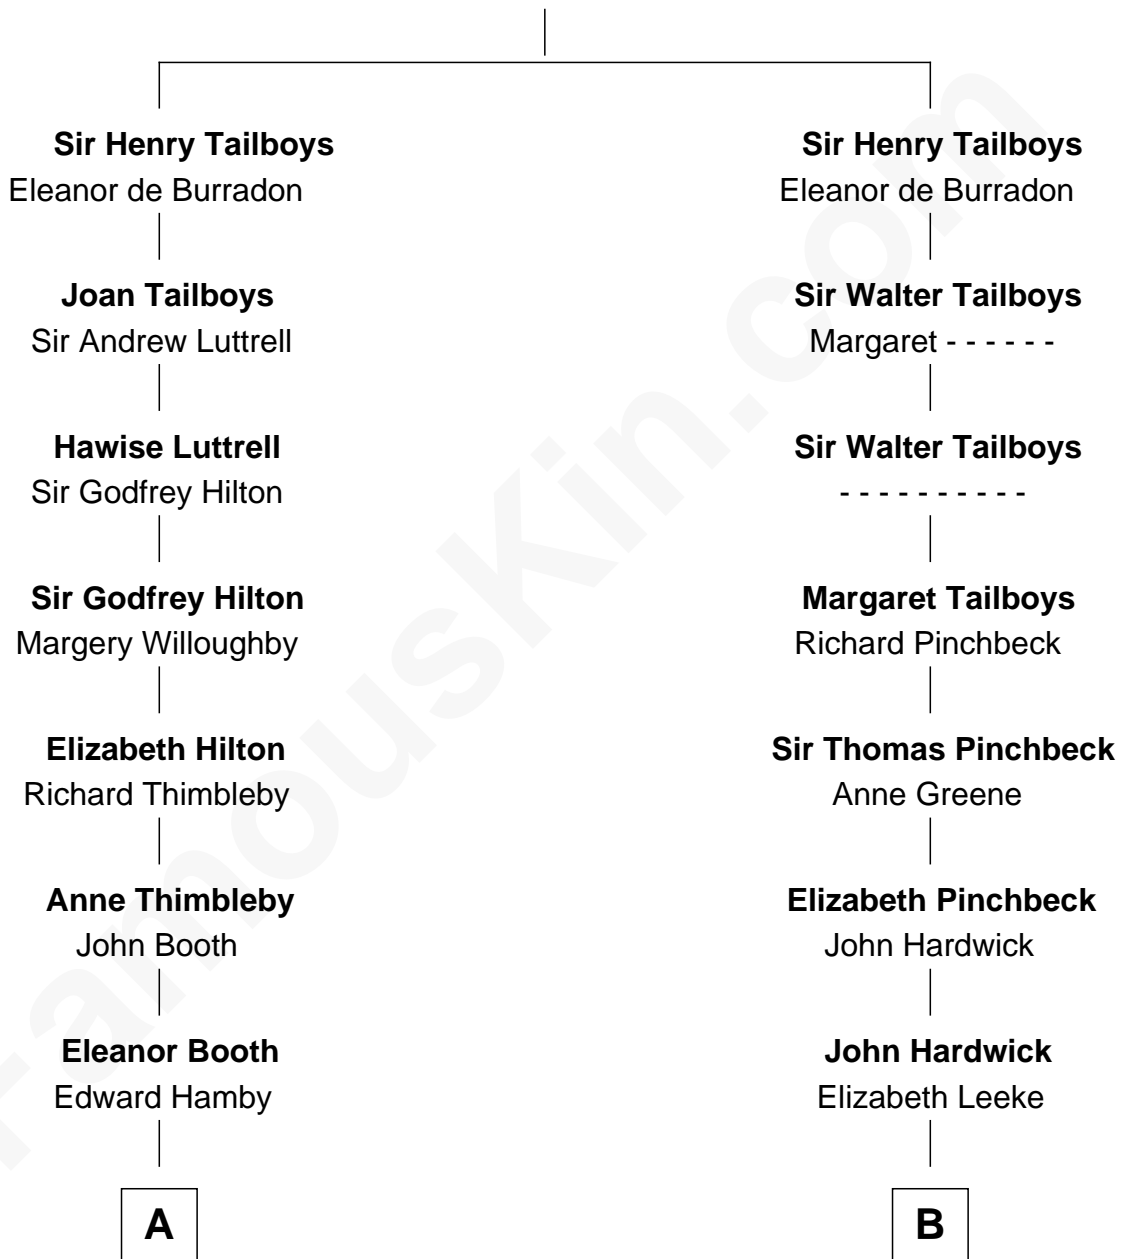

FamousKin.com Relationship Chart of

Andrew Shue

TV Actor

20th cousin 1 time removed of

Sir Winston Churchill

Prime Minister of the United Kingdom

William Tailboys

C

Emily Almira Dyer
Alexander Hunter Gunn

Alexander Hunter Gunn
Harriet Grace Brewster Willcox

Mary Brewster Gunn
Adoniram Judson Wells

Anne Brewster Wells
James William Shue

Andrew Shue
TV Actor

D

Sir George Spencer-Churchill
Jane Stewart