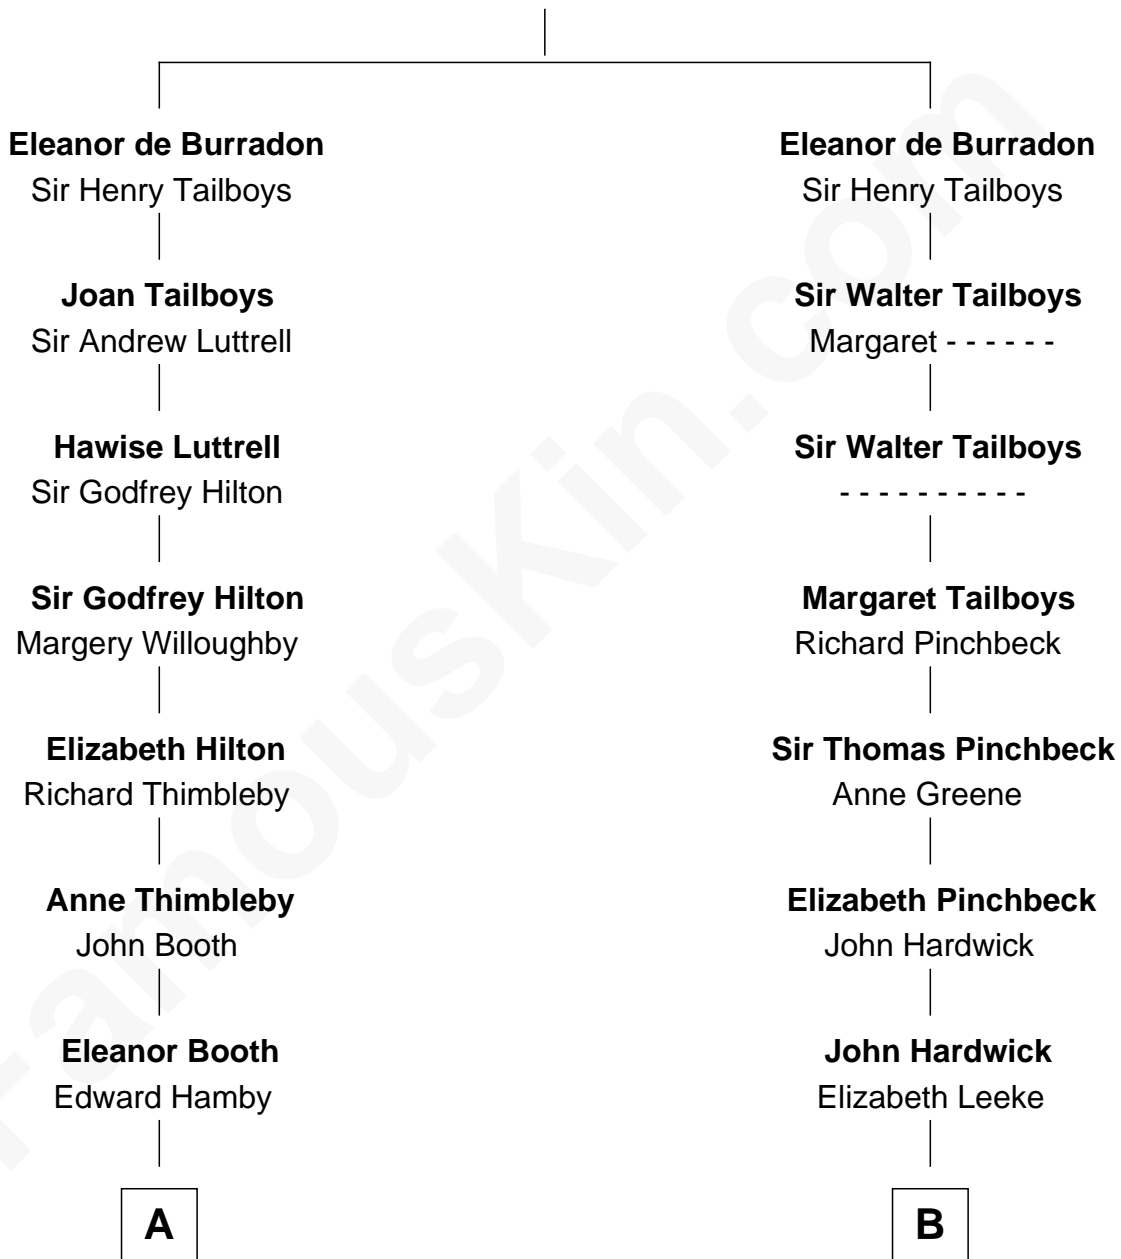

FamousKin.com Relationship Chart of

Andrew Shue

TV Actor

20th cousin 1 time removed of

Sir Winston Churchill

Prime Minister of the United Kingdom

Sir Gilbert de Burradon

Elizabeth de Umfreville

C

Emily Almira Dyer
Alexander Hunter Gunn

Alexander Hunter Gunn
Harriet Grace Brewster Willcox

Mary Brewster Gunn
Adoniram Judson Wells

Anne Brewster Wells
James William Shue

Andrew Shue
TV Actor

D

Sir George Spencer-Churchill
Jane Stewart