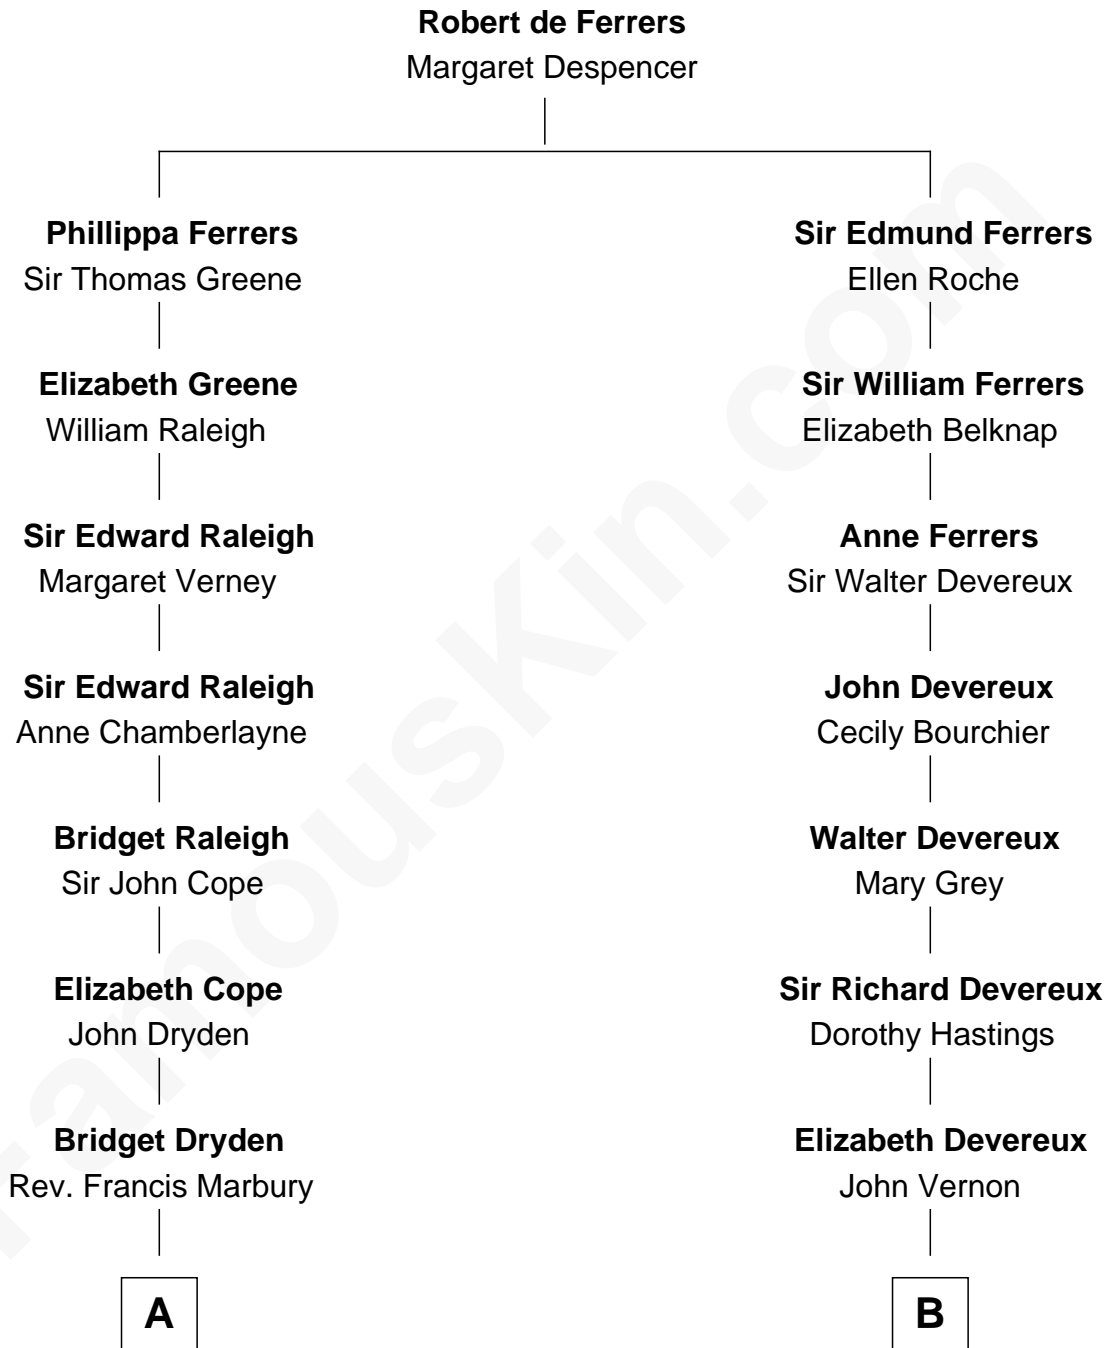

FamousKin.com Relationship Chart of

Andrew Shue

TV Actor

17th cousin 3 times removed of

Sir Winston Churchill

Prime Minister of the United Kingdom

C

—
Alexander Hunter Gunn
Harriet Grace Brewster Willcox

—
Mary Brewster Gunn
Adoniram Judson Wells

—
Anne Brewster Wells
James William Shue

—
Andrew Shue
TV Actor