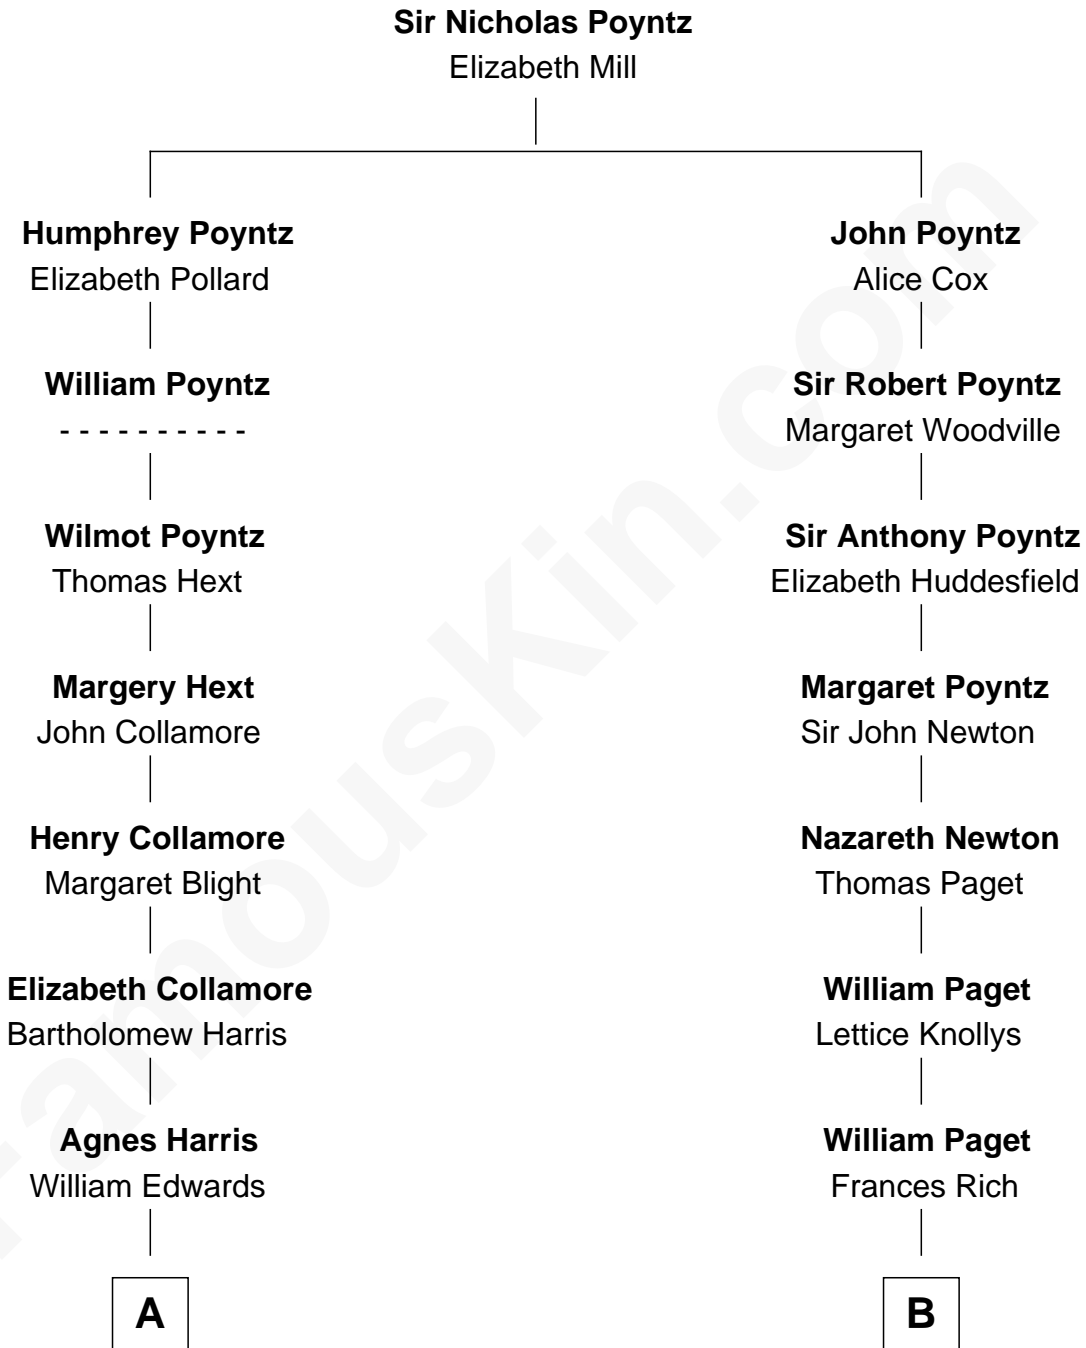

FamousKin.com Relationship Chart of

Andrew Shue

TV Actor

15th cousin 2 times removed of

Sir Winston Churchill

Prime Minister of the United Kingdom

Andrew Shue photo by [Alan Light](#) (CC BY 2.0)