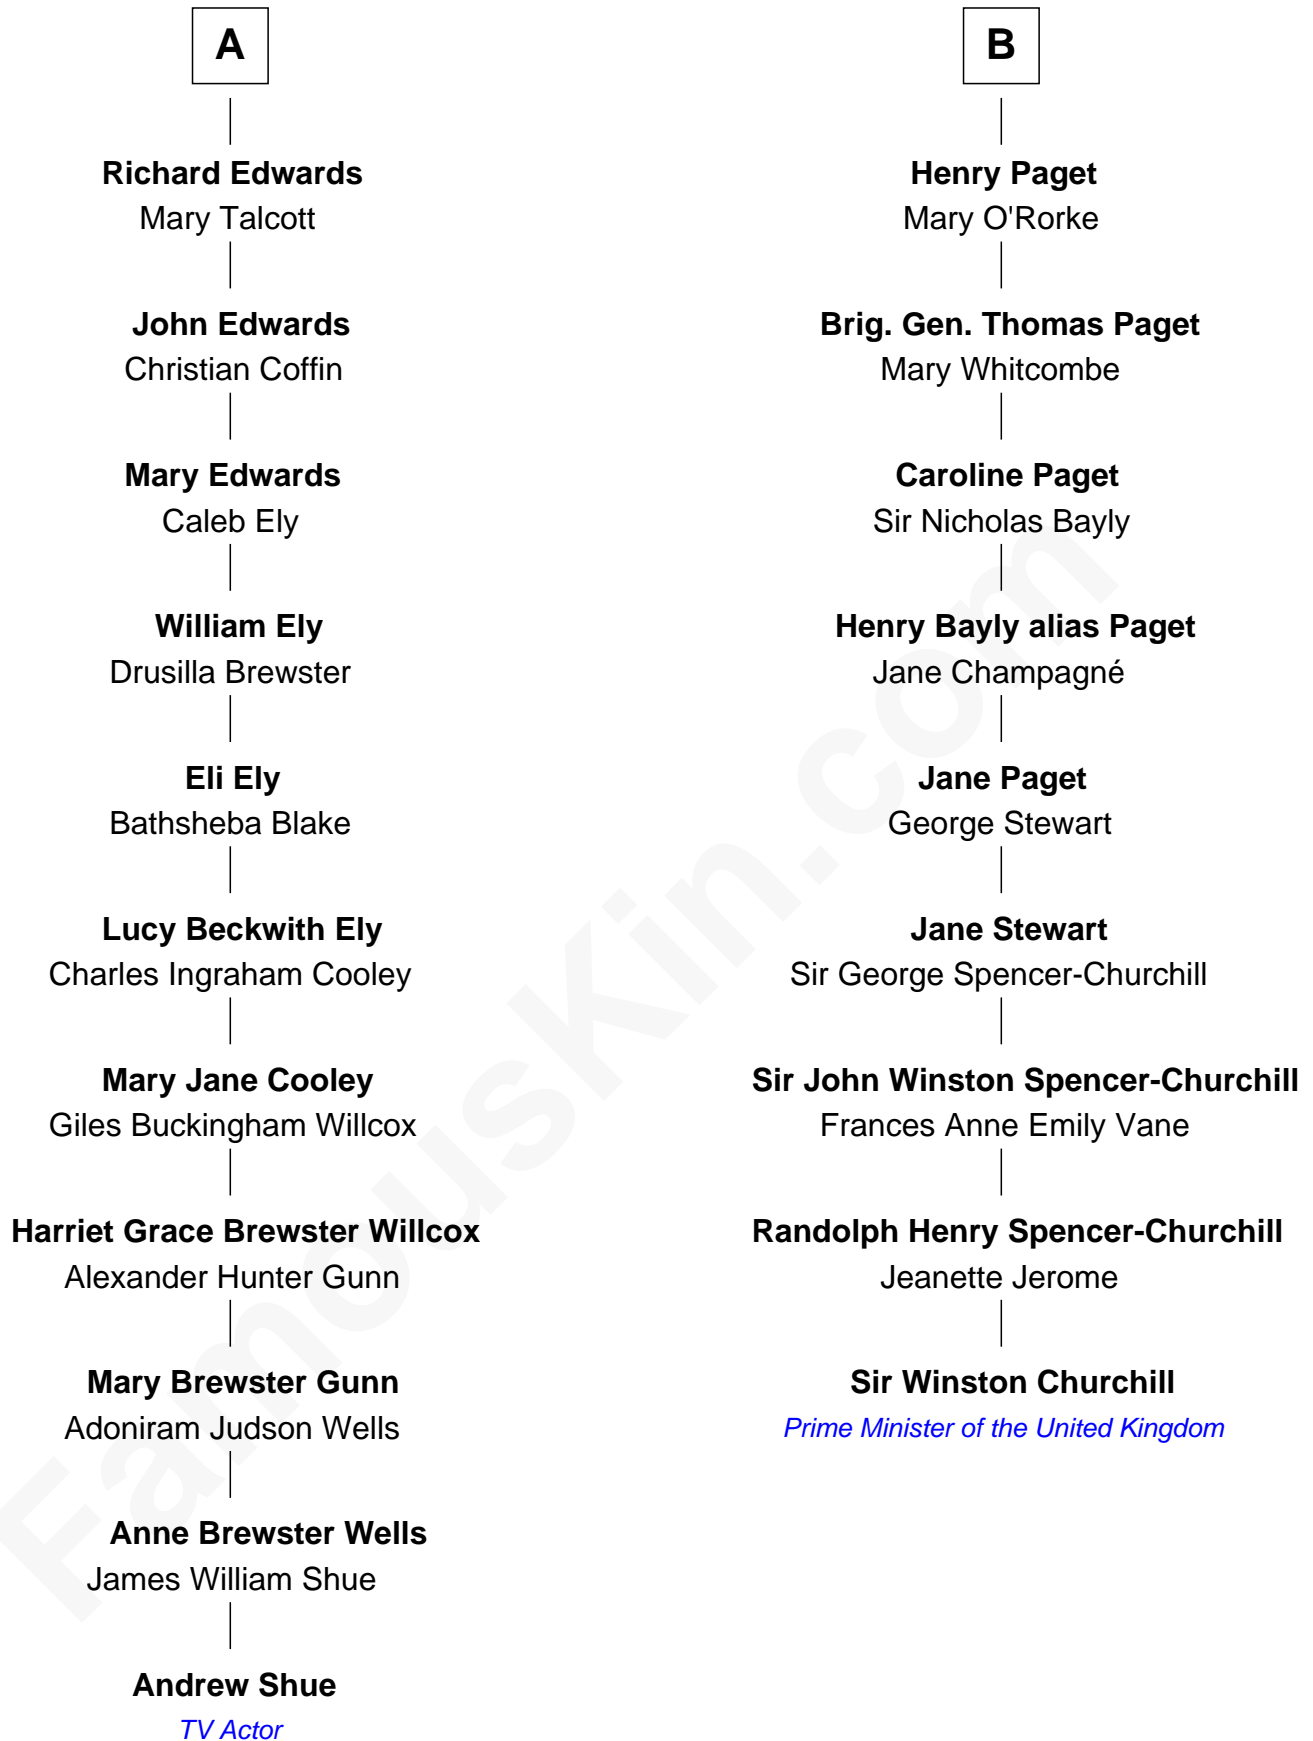

FamousKin.com Relationship Chart of

Andrew Shue

TV Actor

15th cousin 2 times removed of

Sir Winston Churchill

Prime Minister of the United Kingdom

Andrew Shue photo by [Alan Light](#) (CC BY 2.0)