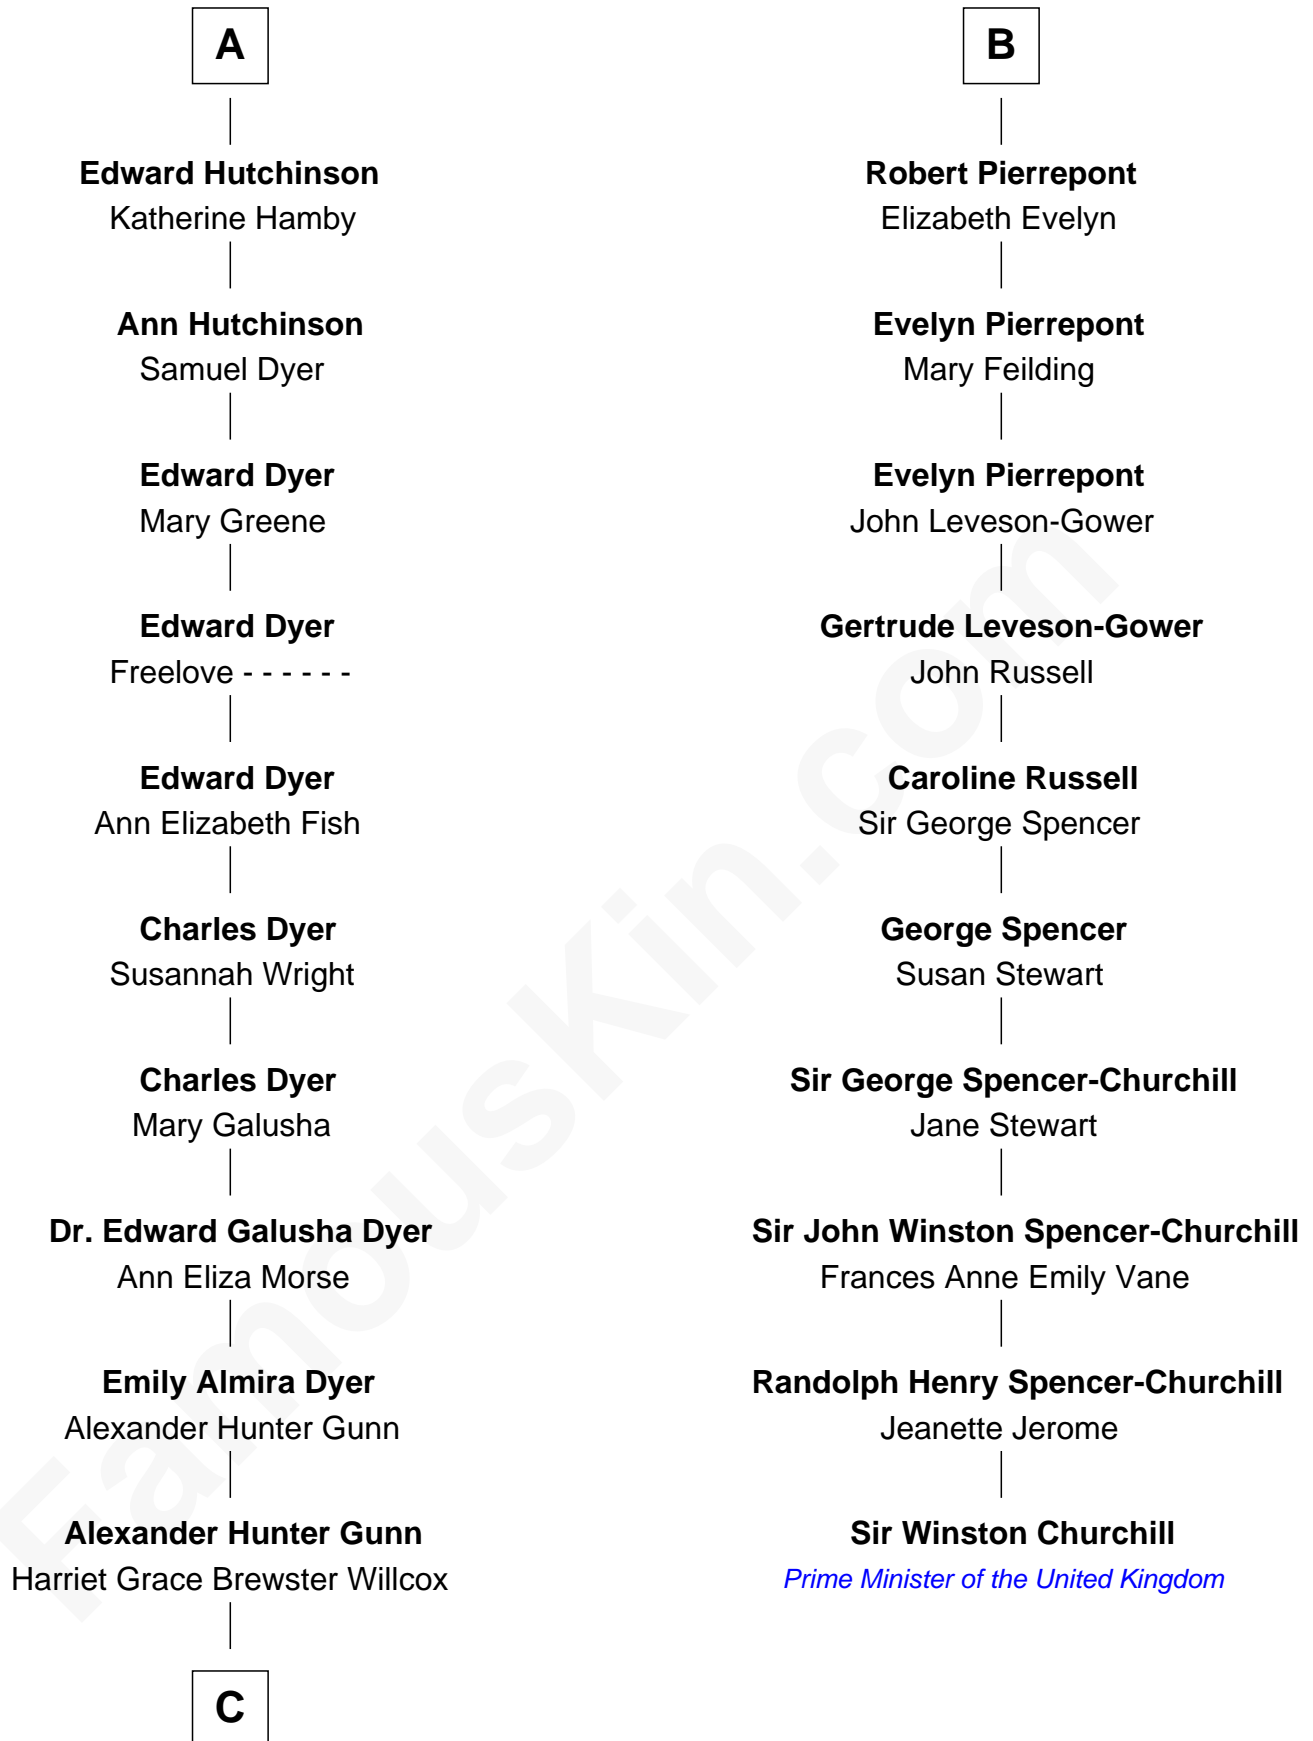

FamousKin.com
Relationship Chart of
Andrew Shue
TV Actor

16th cousin 3 times removed of
Sir Winston Churchill
Prime Minister of the United Kingdom

C

—
Mary Brewster Gunn
Adoniram Judson Wells

—
Anne Brewster Wells
James William Shue