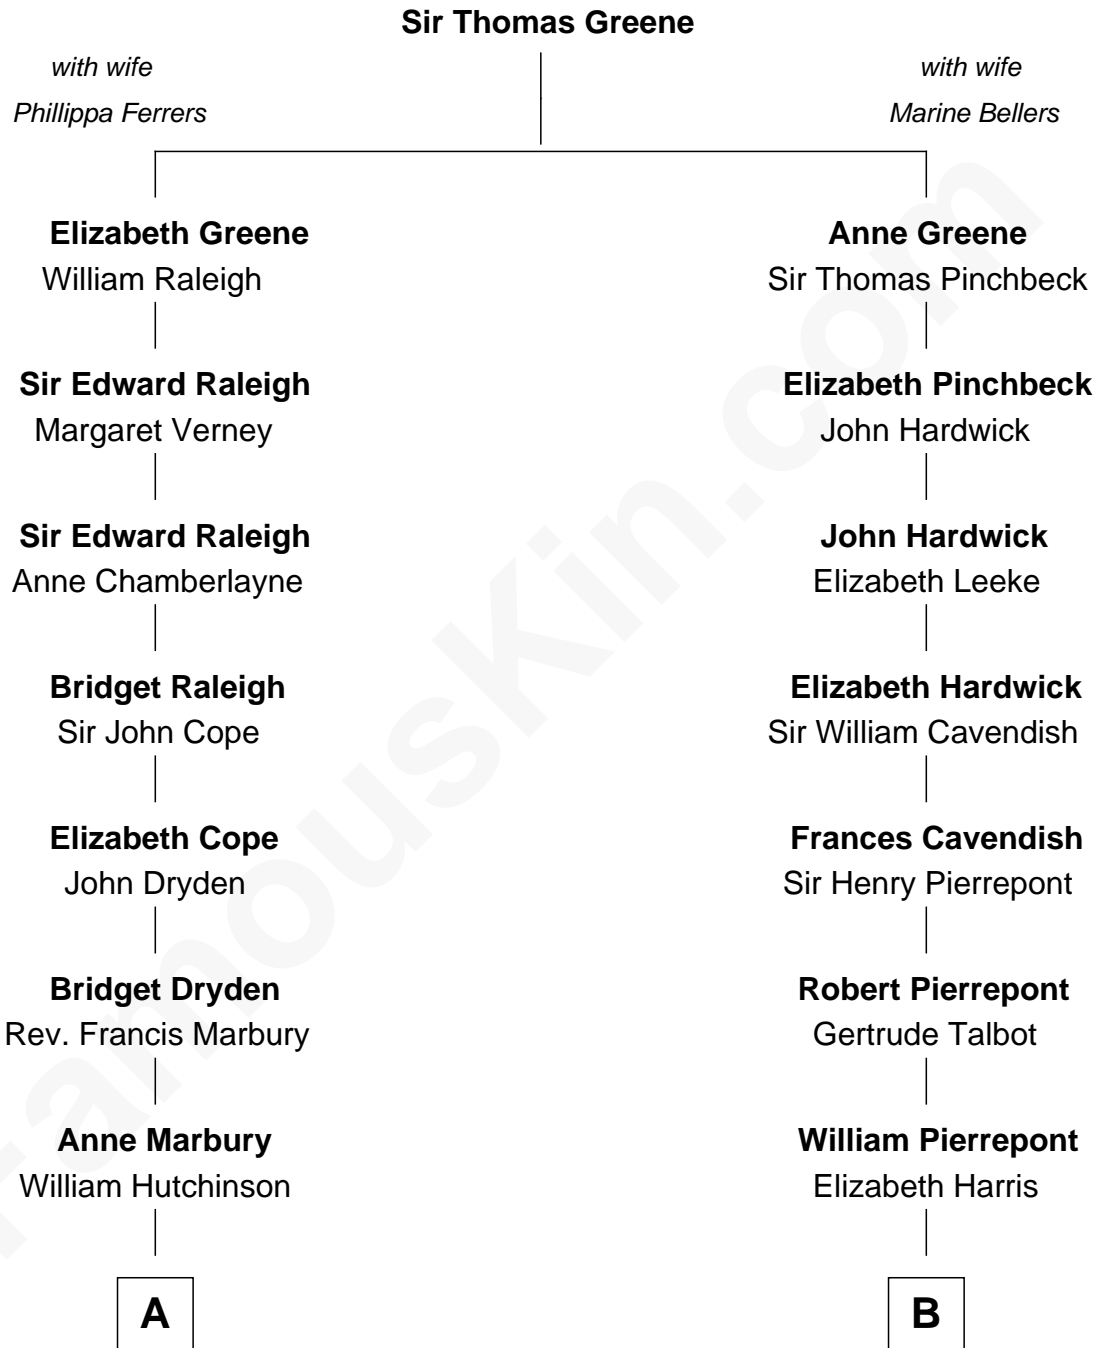

FamousKin.com
Relationship Chart of
Andrew Shue
TV Actor

16th cousin 3 times removed of
Sir Winston Churchill
Prime Minister of the United Kingdom

C

—
Mary Brewster Gunn
Adoniram Judson Wells

—
Anne Brewster Wells
James William Shue