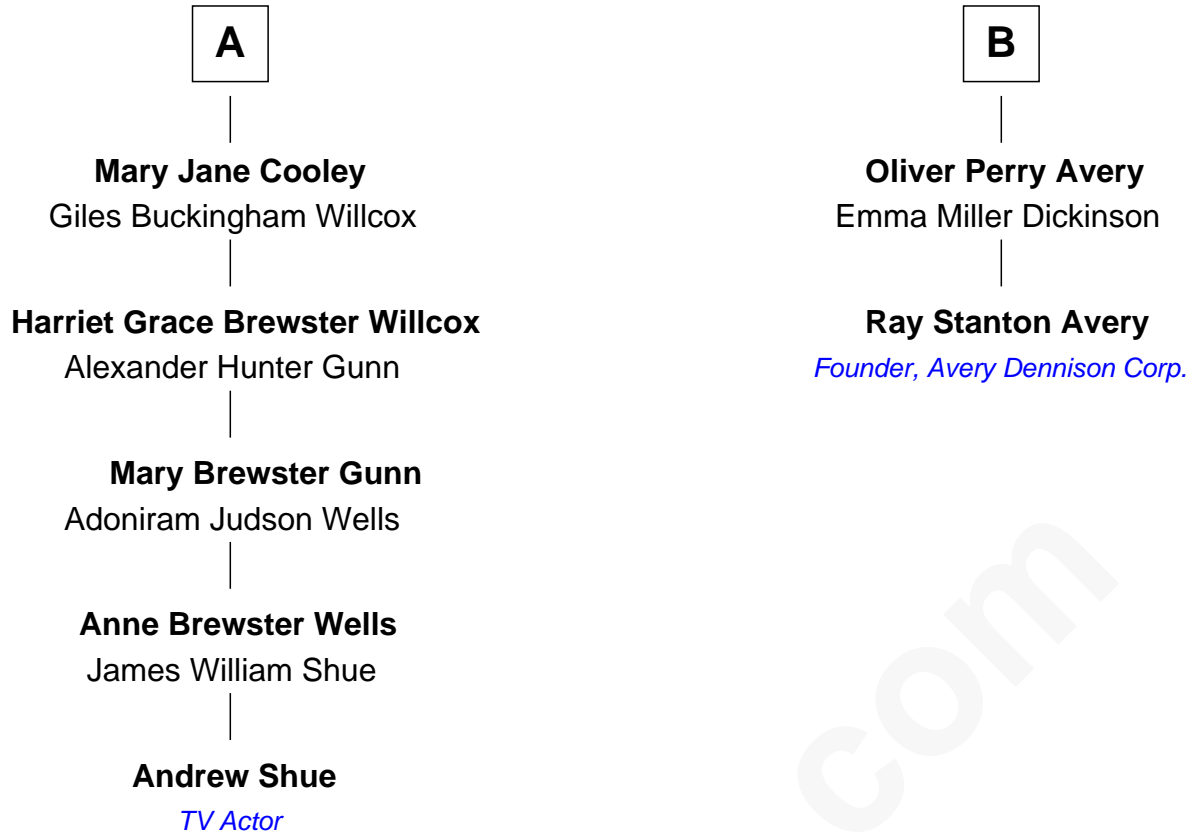

FamousKin.com Relationship Chart of

Andrew Shue

TV Actor

8th cousin 3 times removed of

Ray Stanton Avery

Founder, Avery Dennison Corp.

William Brewster

Mary - - - - -

FamousKin.com