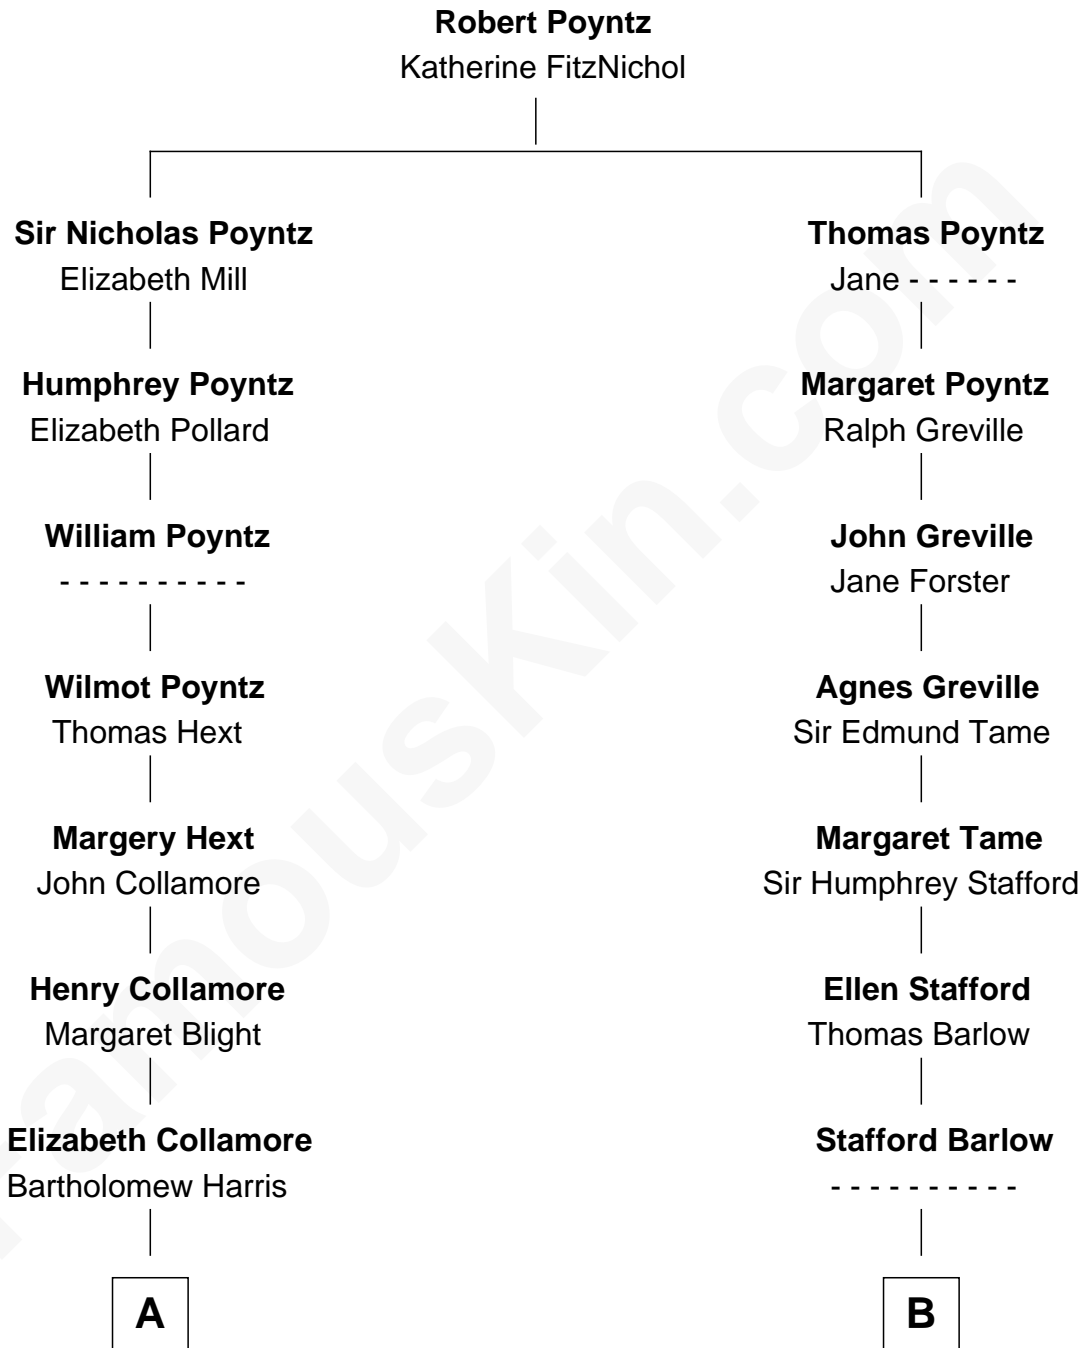

FamousKin.com Relationship Chart of

Andrew Shue

TV Actor

18th cousin of

Mitt Romney

70th Governor of Massachusetts

C

Anne Brewster Wells
James William Shue

Andrew Shue
TV Actor

D

George Wilcken Romney
Lenore Emily LaFount

Mitt Romney
70th Governor of Massachusetts

FamousKin.com