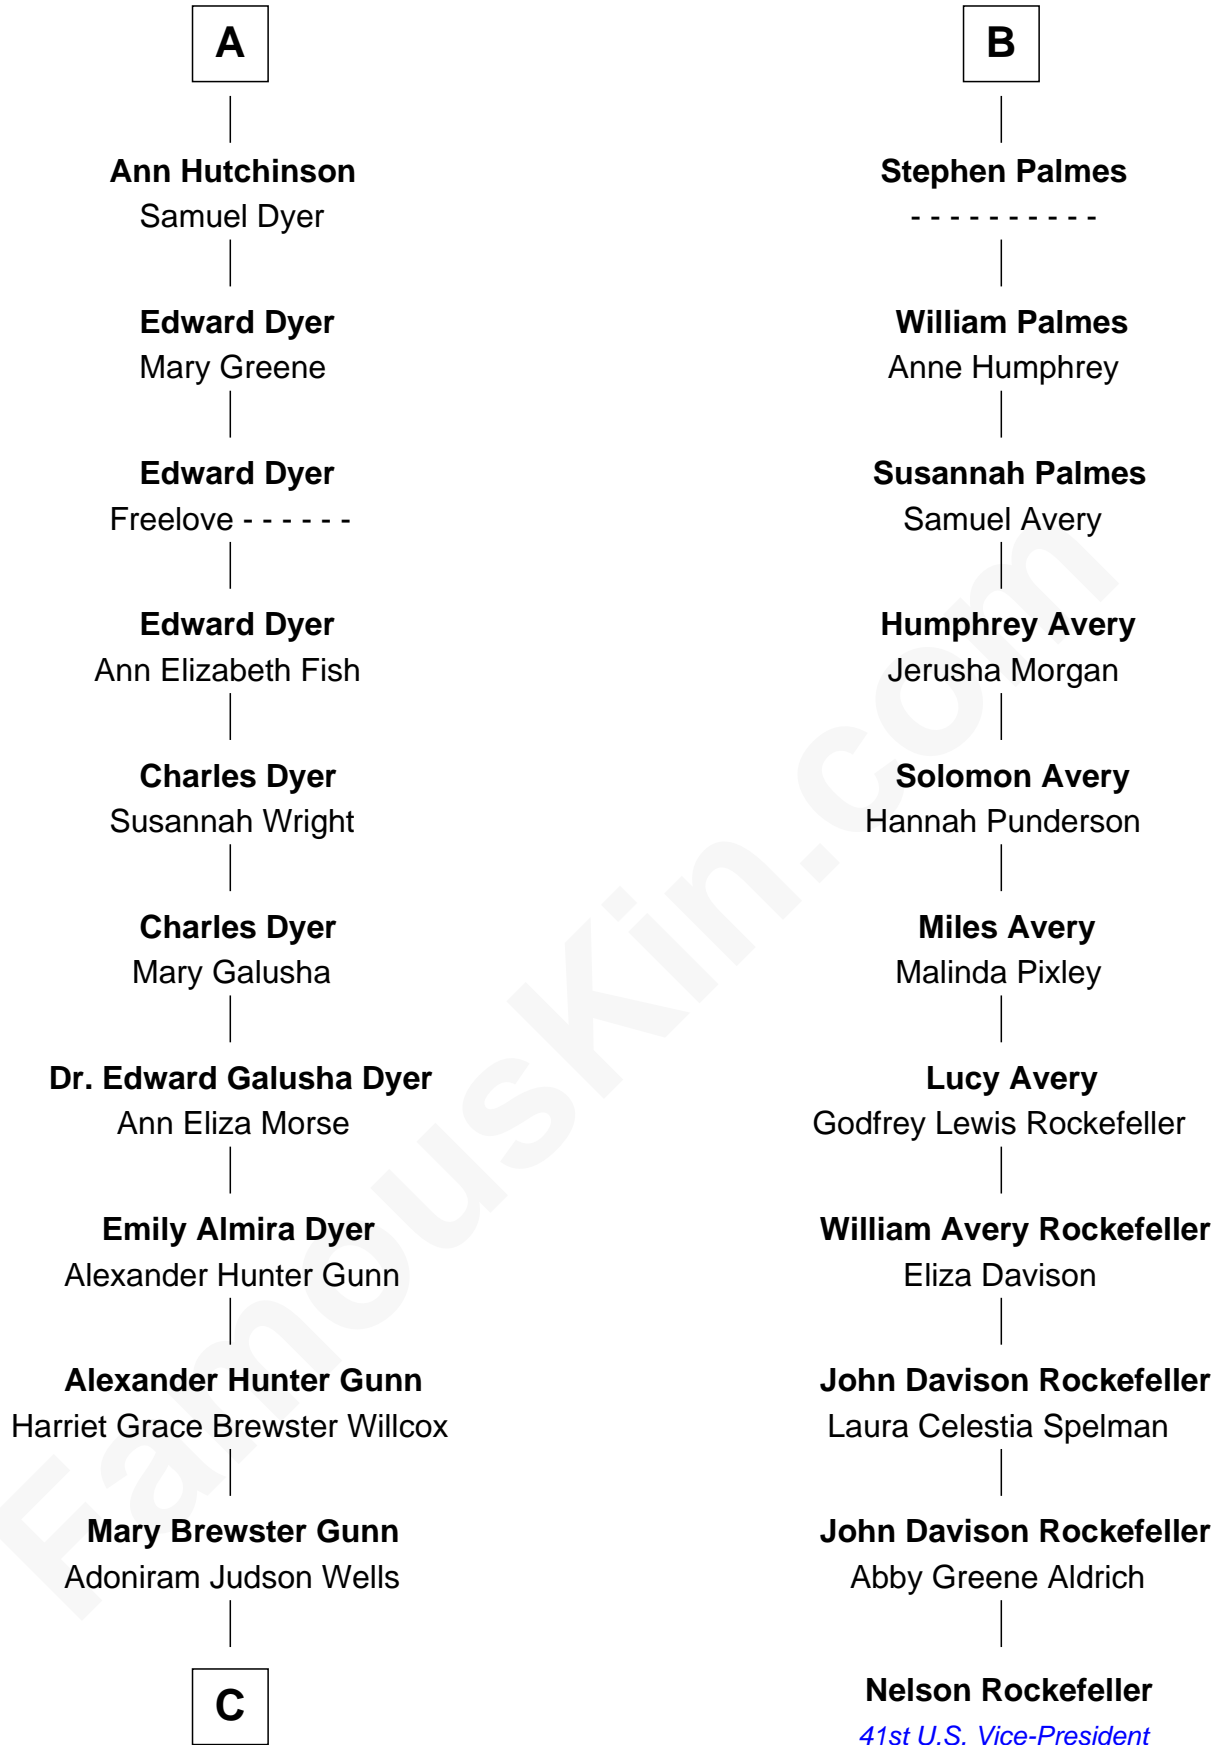

FamousKin.com Relationship Chart of

Andrew Shue

TV Actor

17th cousin 1 time removed of

Nelson Rockefeller

41st U.S. Vice-President

Sir Thomas Blount

Margaret de Gresley

Sir Thomas Blount

Agnes Hawley

Anne Blount

William Marbury

Robert Marbury

Katherine Williamson

William Marbury

Agnes Lenton

Helena Byron

Sir William Blount

Margaret Echyngham

Elizabeth Blount

Sir Andrews de Windsor

Anne Windsor

Sir Roger Corbet

Margaret Corbet

Sir Francis Palmes

Sir Francis Palmes

Mary Hadnall

Andrew Palmes

Elizabeth Harrison

B

—
Anne Brewster Wells

James William Shue