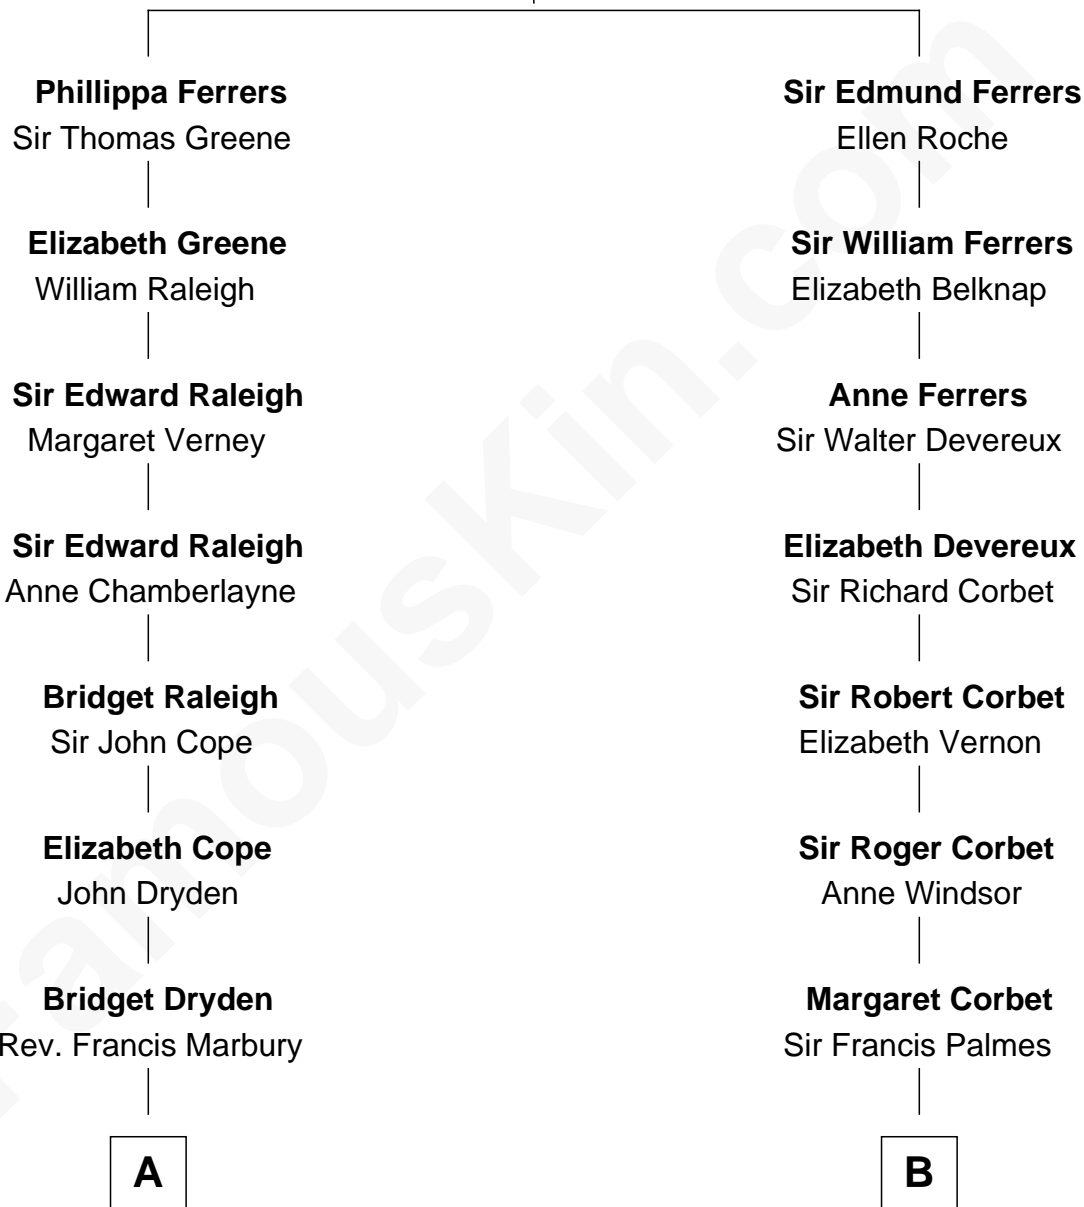

FamousKin.com Relationship Chart of

Andrew Shue

TV Actor

19th cousin 1 time removed of

Nelson Rockefeller

41st U.S. Vice-President

Robert de Ferrers
Margaret Despencer

C

Alexander Hunter Gunn
Harriet Grace Brewster Willcox

Mary Brewster Gunn
Adoniram Judson Wells

Anne Brewster Wells
James William Shue

Andrew Shue
TV Actor

D

John Davison Rockefeller
Laura Celestia Spelman

John Davison Rockefeller
Abby Greene Aldrich

Nelson Rockefeller
41st U.S. Vice-President