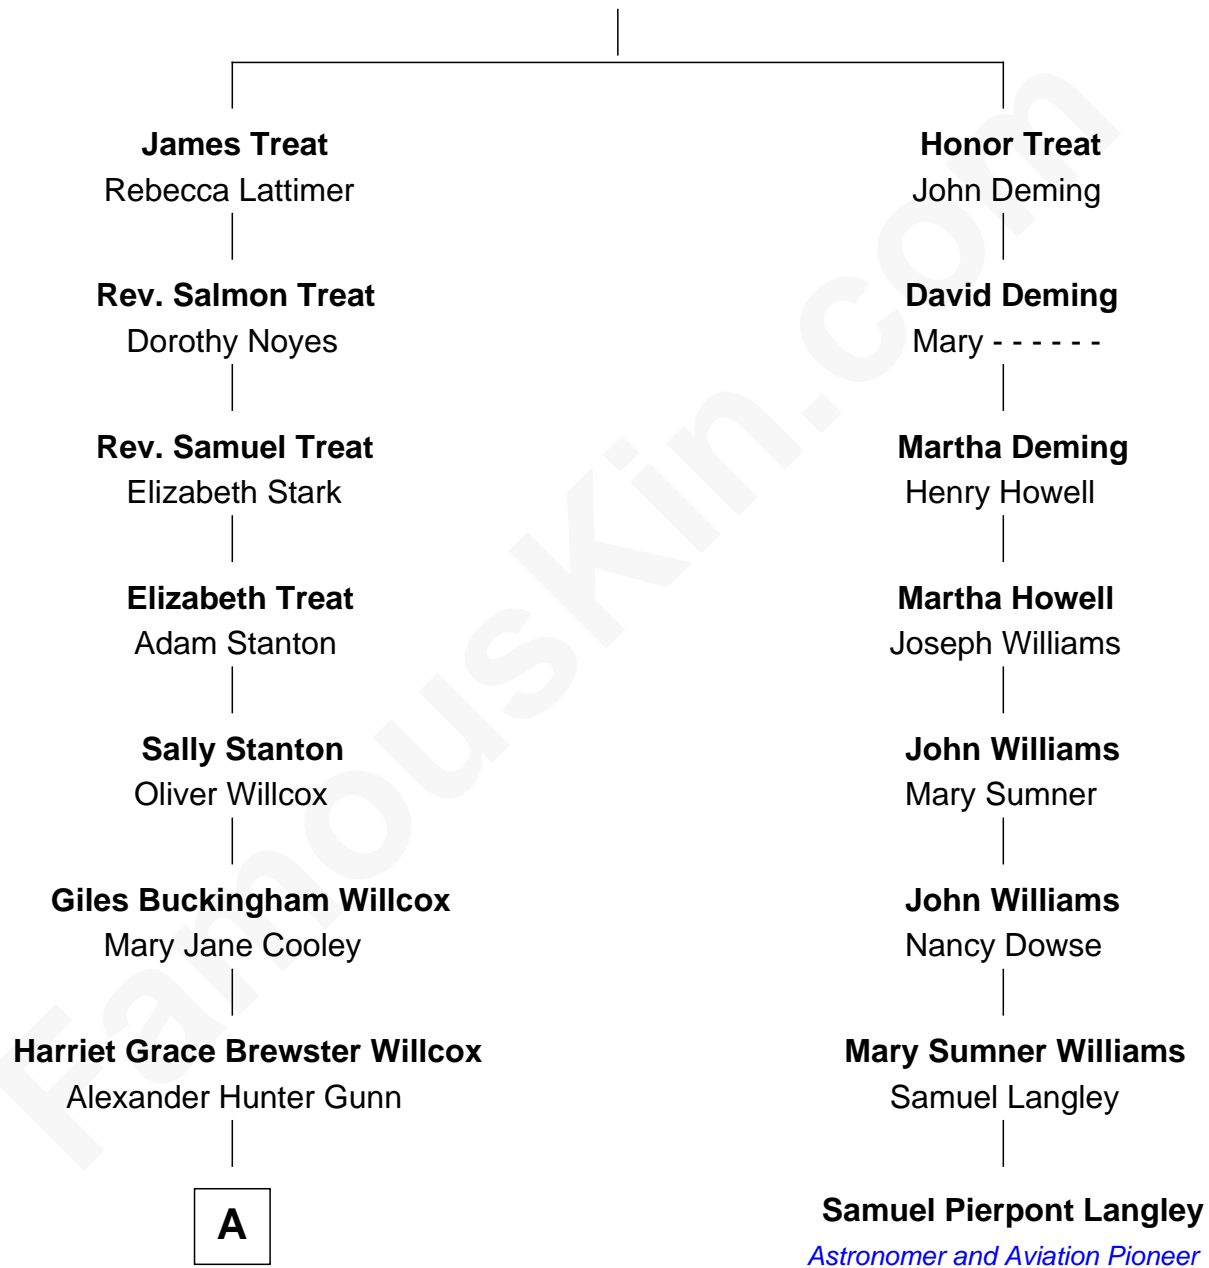

# FamousKin.com Relationship Chart of

**Andrew Shue**

*TV Actor*

7th cousin 2 times removed of

**Samuel Pierpont Langley**

*Astronomer and Aviation Pioneer*

**Richard Treat**

Alice Gaylord

**A**

—  
**Mary Brewster Gunn**  
Adoniram Judson Wells

—  
**Anne Brewster Wells**  
James William Shue

—  
**Andrew Shue**  
*TV Actor*

FamousKin.com