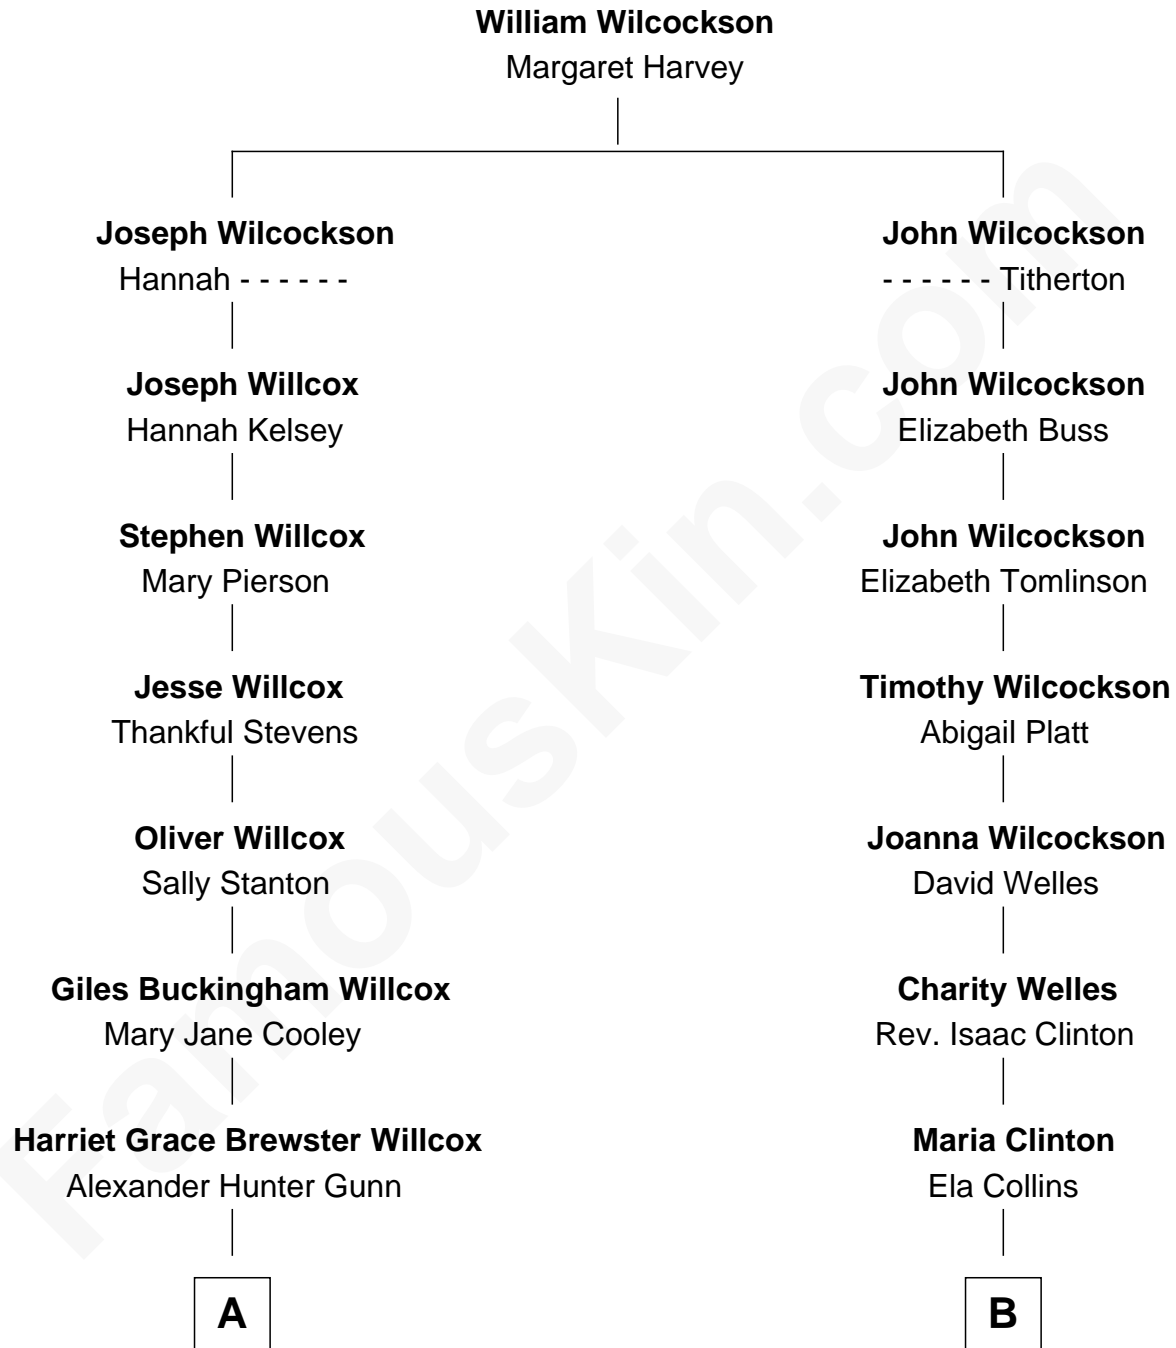

FamousKin.com Relationship Chart of

Andrew Shue

TV Actor

8th cousin 1 time removed of

Helen (Herron) Taft

First Lady of President William H. Taft

A

Mary Brewster Gunn
Adoniram Judson Wells

Anne Brewster Wells
James William Shue

Andrew Shue
TV Actor

B

Harriet Anne Collins
John Williamson Herron

Helen (Herron) Taft
First Lady of William H. Taft