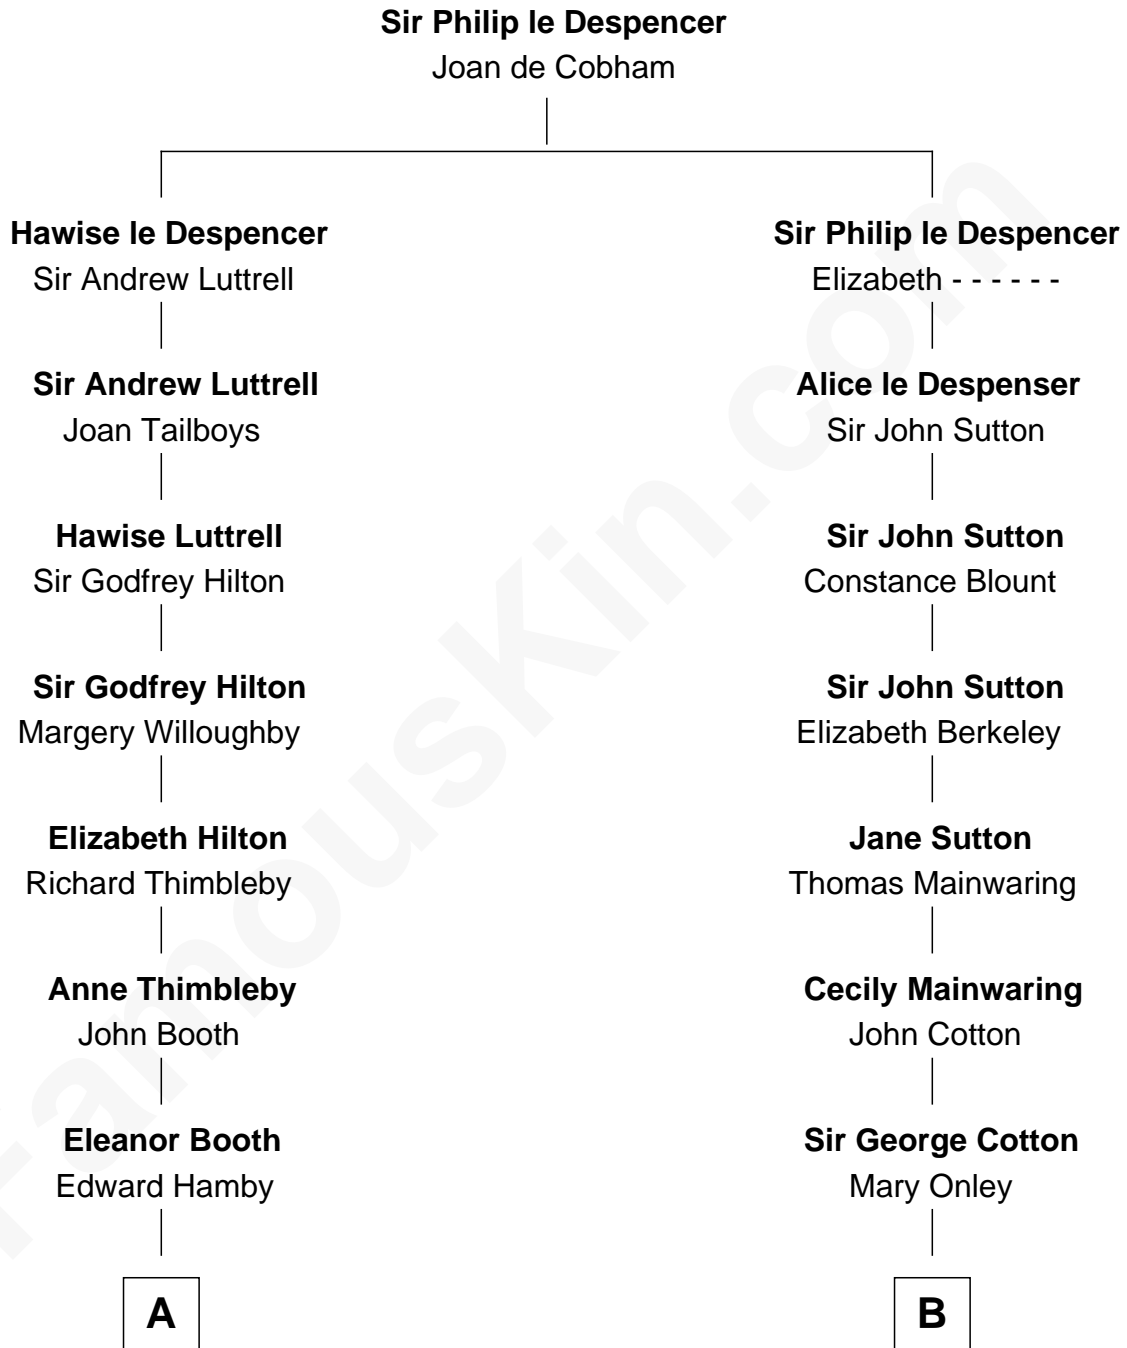

FamousKin.com
Relationship Chart of
Andrew Shue
TV Actor

16th cousin 5 times removed of
Grover Cleveland
22nd and 24th U.S. President

C

Emily Almira Dyer
Alexander Hunter Gunn

Alexander Hunter Gunn
Harriet Grace Brewster Willcox

Mary Brewster Gunn
Adoniram Judson Wells

Anne Brewster Wells
James William Shue

Andrew Shue
TV Actor

FamousKin.com