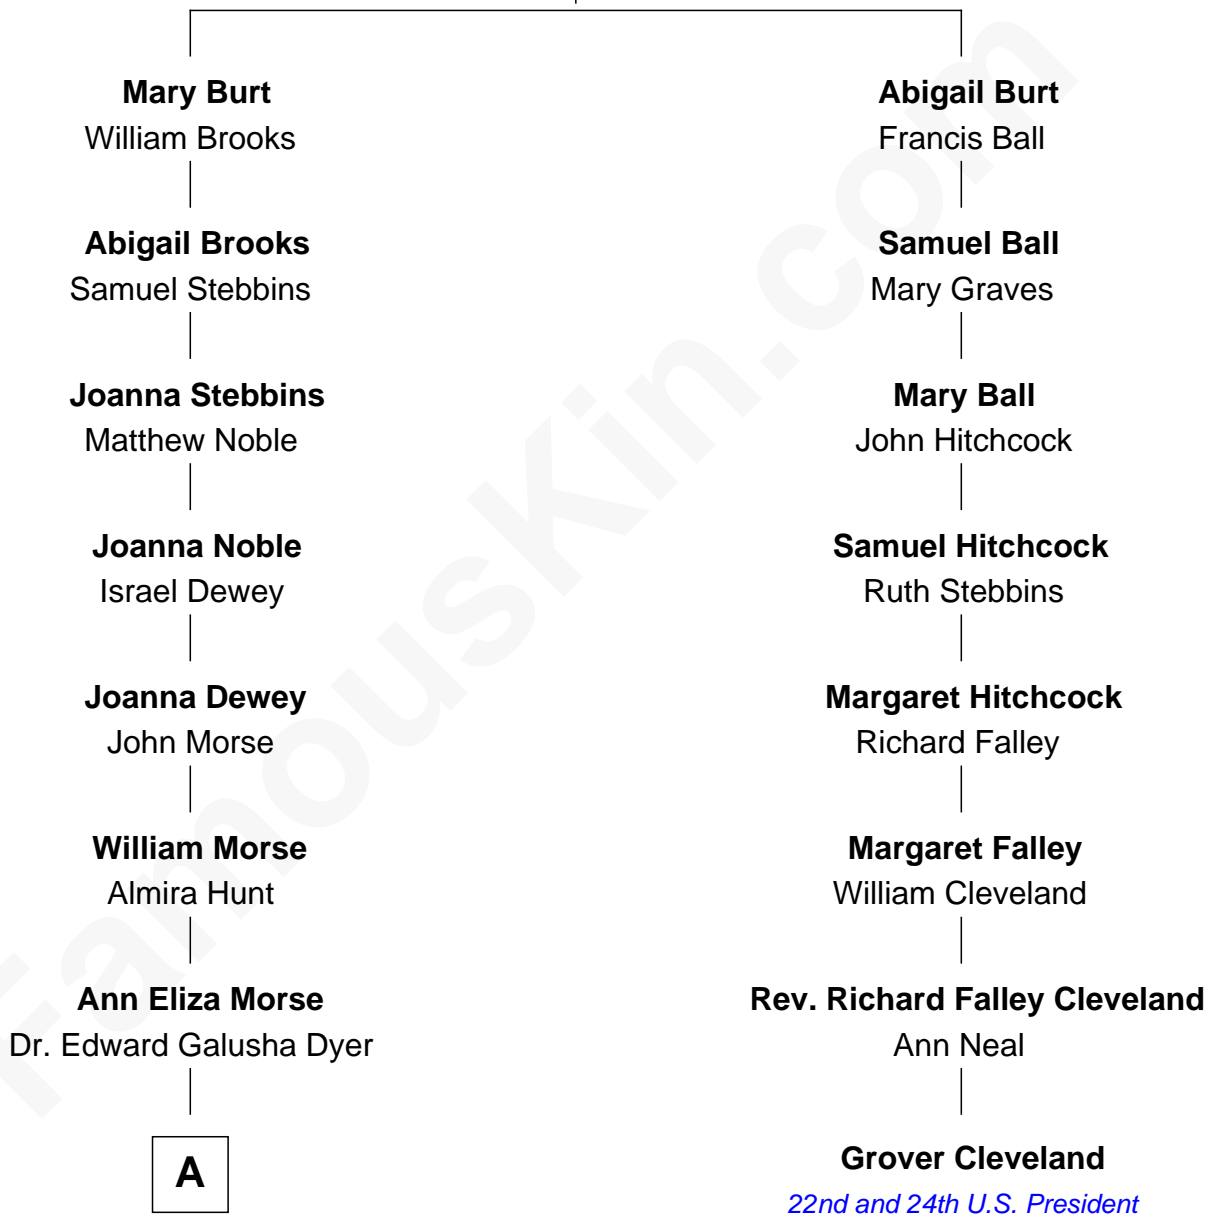

# FamousKin.com Relationship Chart of

**Andrew Shue**

*TV Actor*

7th cousin 4 times removed of

**Grover Cleveland**

*22nd and 24th U.S. President*

**Henry Burt**  
Eulalia Marche

**A**

**Emily Almira Dyer**  
Alexander Hunter Gunn

**Alexander Hunter Gunn**  
Harriet Grace Brewster Willcox

**Mary Brewster Gunn**  
Adoniram Judson Wells

**Anne Brewster Wells**  
James William Shue

**Andrew Shue**  
*TV Actor*