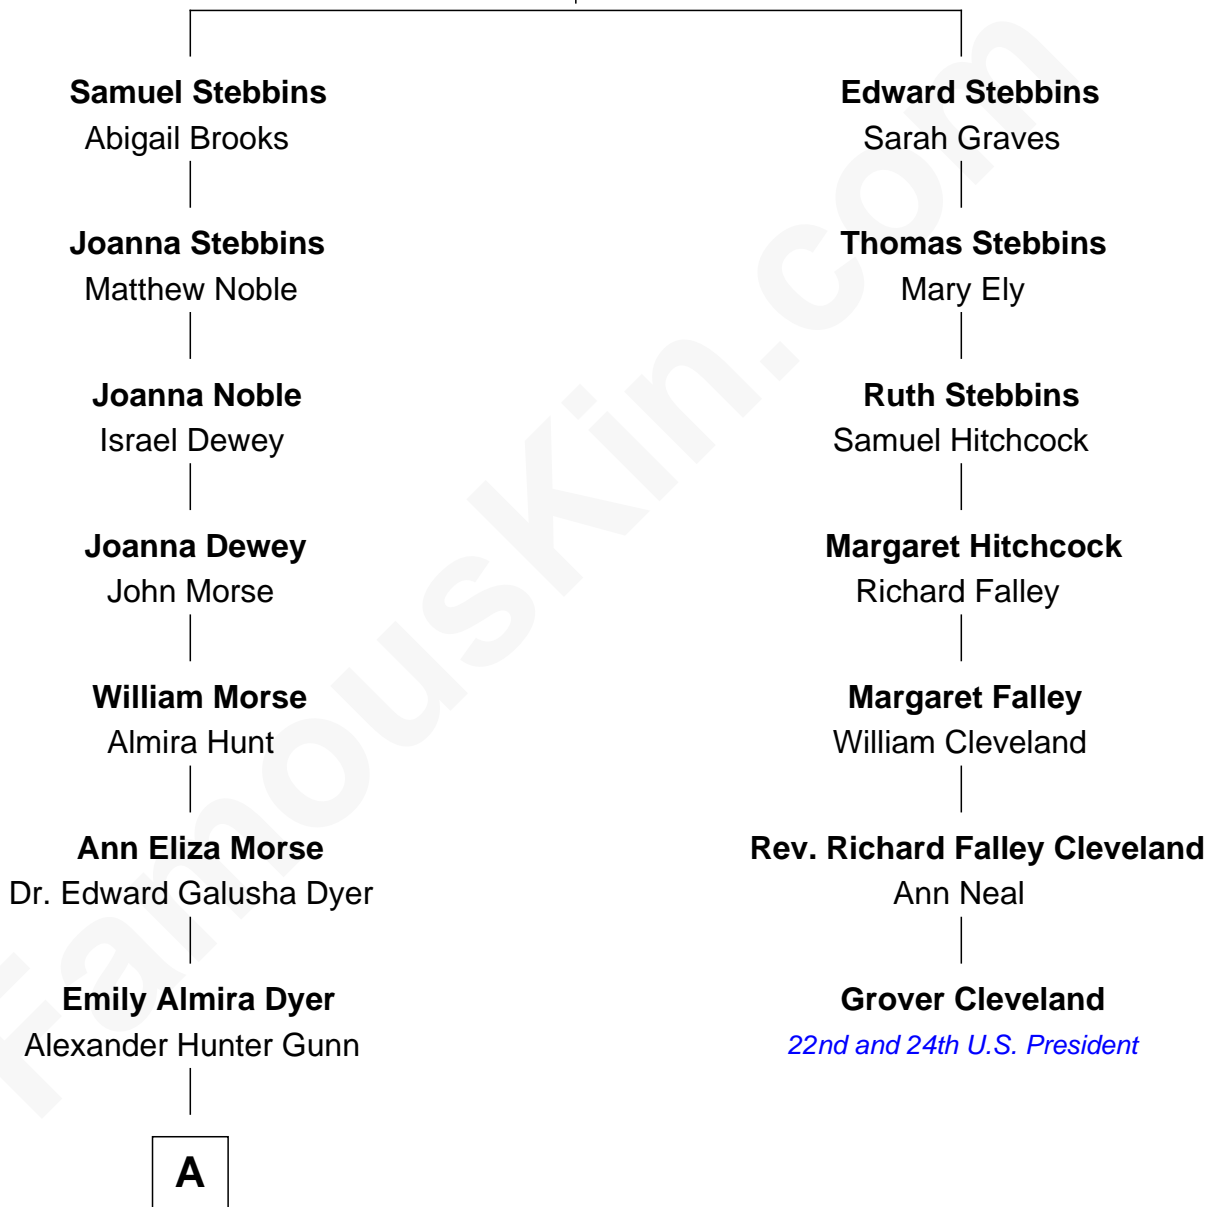

# FamousKin.com Relationship Chart of

**Andrew Shue**

*TV Actor*

6th cousin 4 times removed of

**Grover Cleveland**

*22nd and 24th U.S. President*

**Thomas Stebbins**

Hannah Wright

**A**

—  
**Alexander Hunter Gunn**  
Harriet Grace Brewster Willcox

—  
**Mary Brewster Gunn**  
Adoniram Judson Wells

—  
**Anne Brewster Wells**  
James William Shue

—  
**Andrew Shue**  
*TV Actor*

FamousKin.com