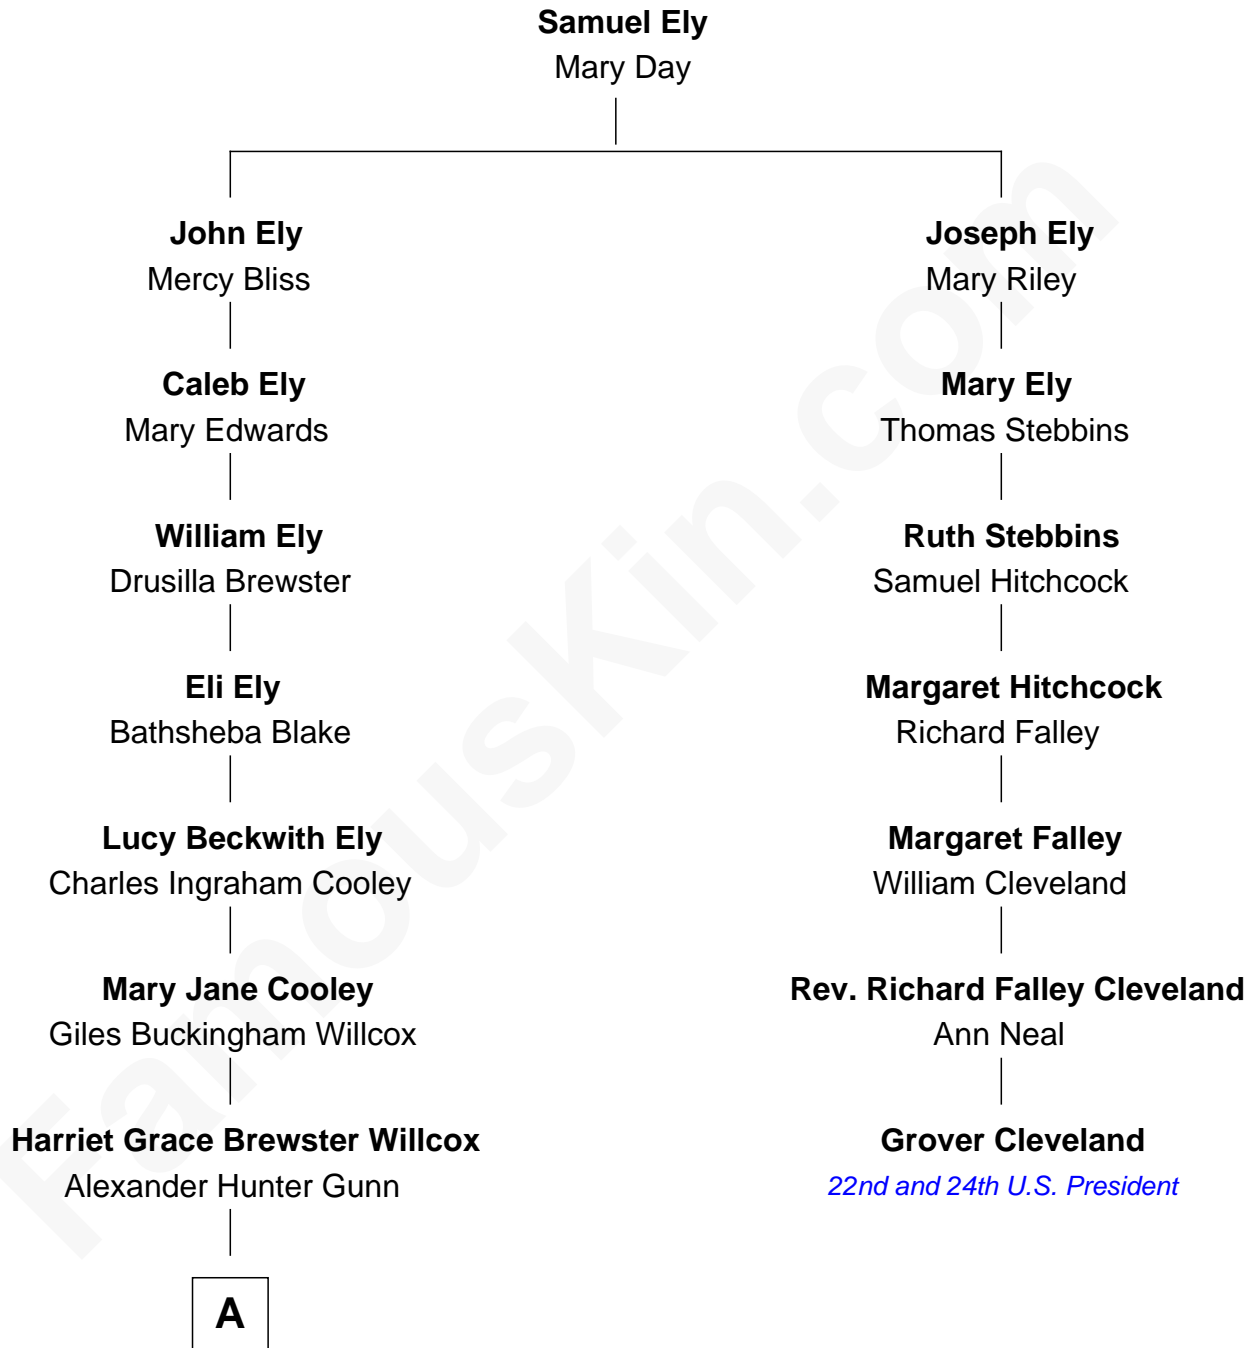

FamousKin.com Relationship Chart of

Andrew Shue

TV Actor

6th cousin 3 times removed of

Grover Cleveland

22nd and 24th U.S. President

A

—
Mary Brewster Gunn
Adoniram Judson Wells

—
Anne Brewster Wells
James William Shue

—
Andrew Shue
TV Actor

FamousKin.com