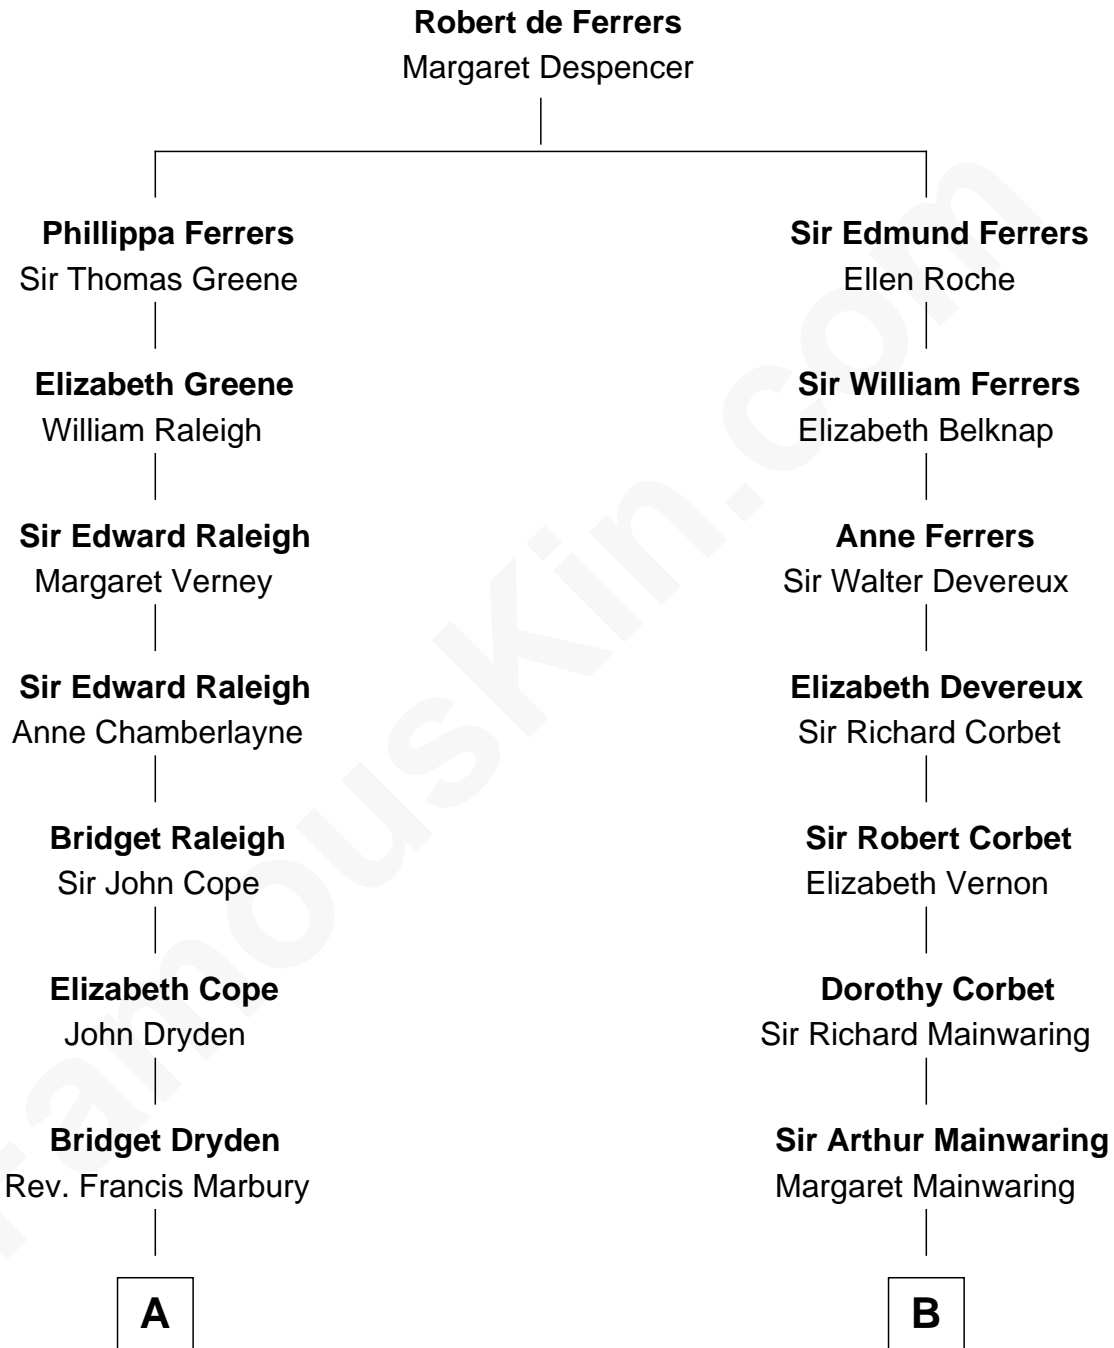

FamousKin.com
Relationship Chart of
Andrew Shue
TV Actor

16th cousin 4 times removed of
Grover Cleveland
22nd and 24th U.S. President

C

—
Alexander Hunter Gunn
Harriet Grace Brewster Willcox

—
Mary Brewster Gunn
Adoniram Judson Wells

—
Anne Brewster Wells
James William Shue

—
Andrew Shue
TV Actor

FamousKin.com