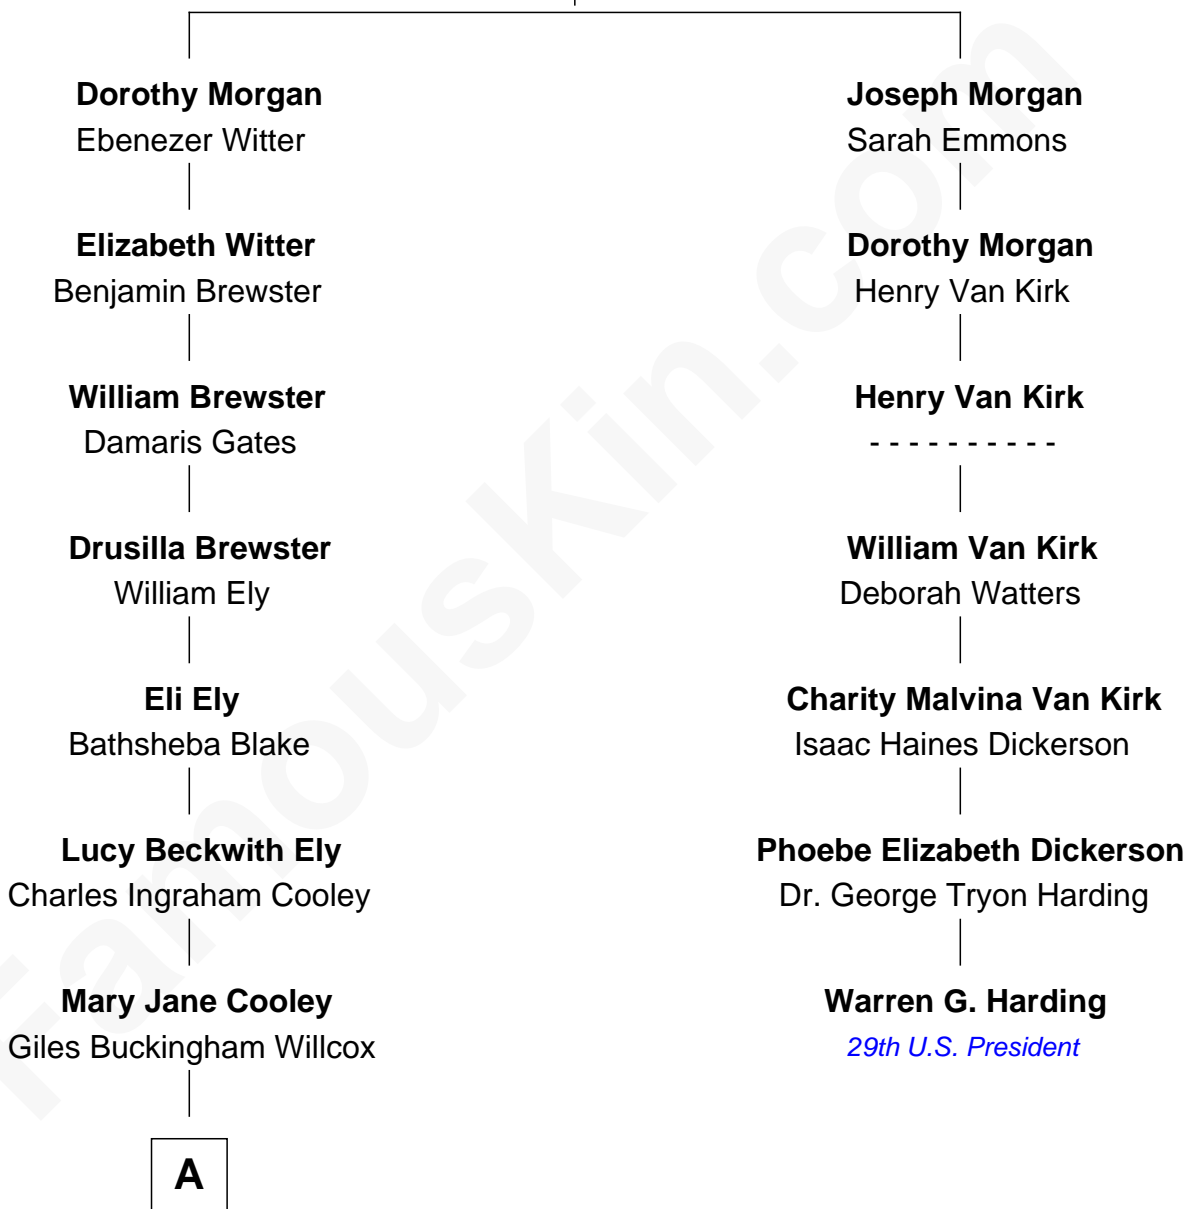

# FamousKin.com Relationship Chart of

**Andrew Shue**

*TV Actor*

6th cousin 4 times removed of

**Warren G. Harding**

*29th U.S. President*

**Joseph Morgan**

Dorothy Parke

**A**

—  
**Harriet Grace Brewster Willcox**

Alexander Hunter Gunn

—  
**Mary Brewster Gunn**

Adoniram Judson Wells

—  
**Anne Brewster Wells**

James William Shue

—  
**Andrew Shue**

*TV Actor*