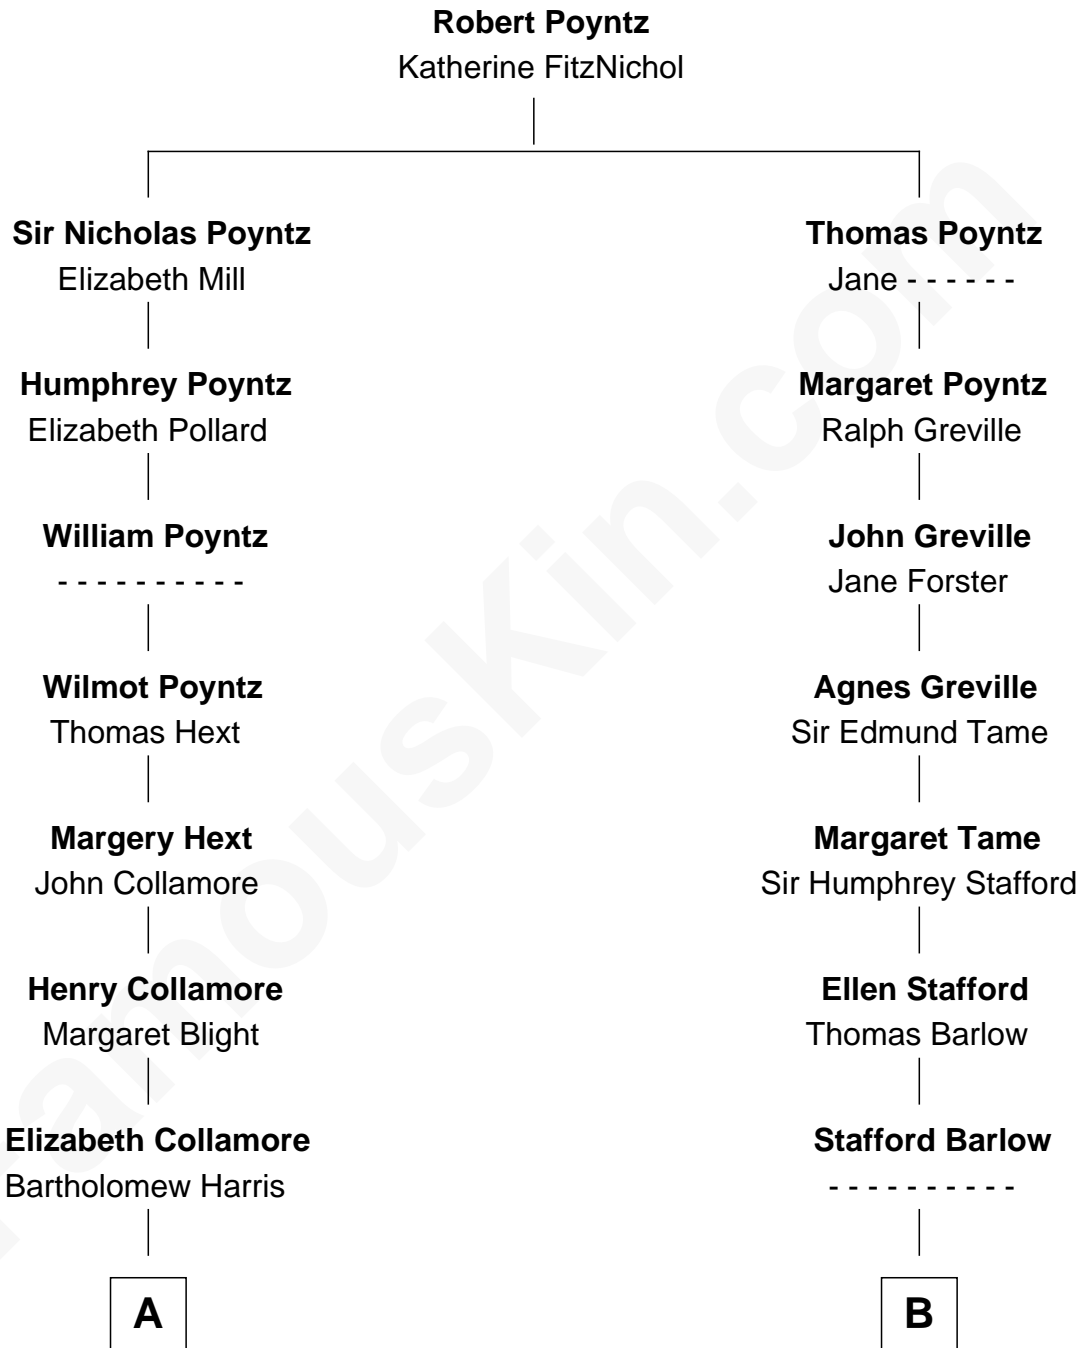

FamousKin.com Relationship Chart of

Andrew Shue

TV Actor

17th cousin 1 time removed of

Warren G. Harding

29th U.S. President

C

—
Anne Brewster Wells

James William Shue

—
Andrew Shue

TV Actor

FamousKin.com