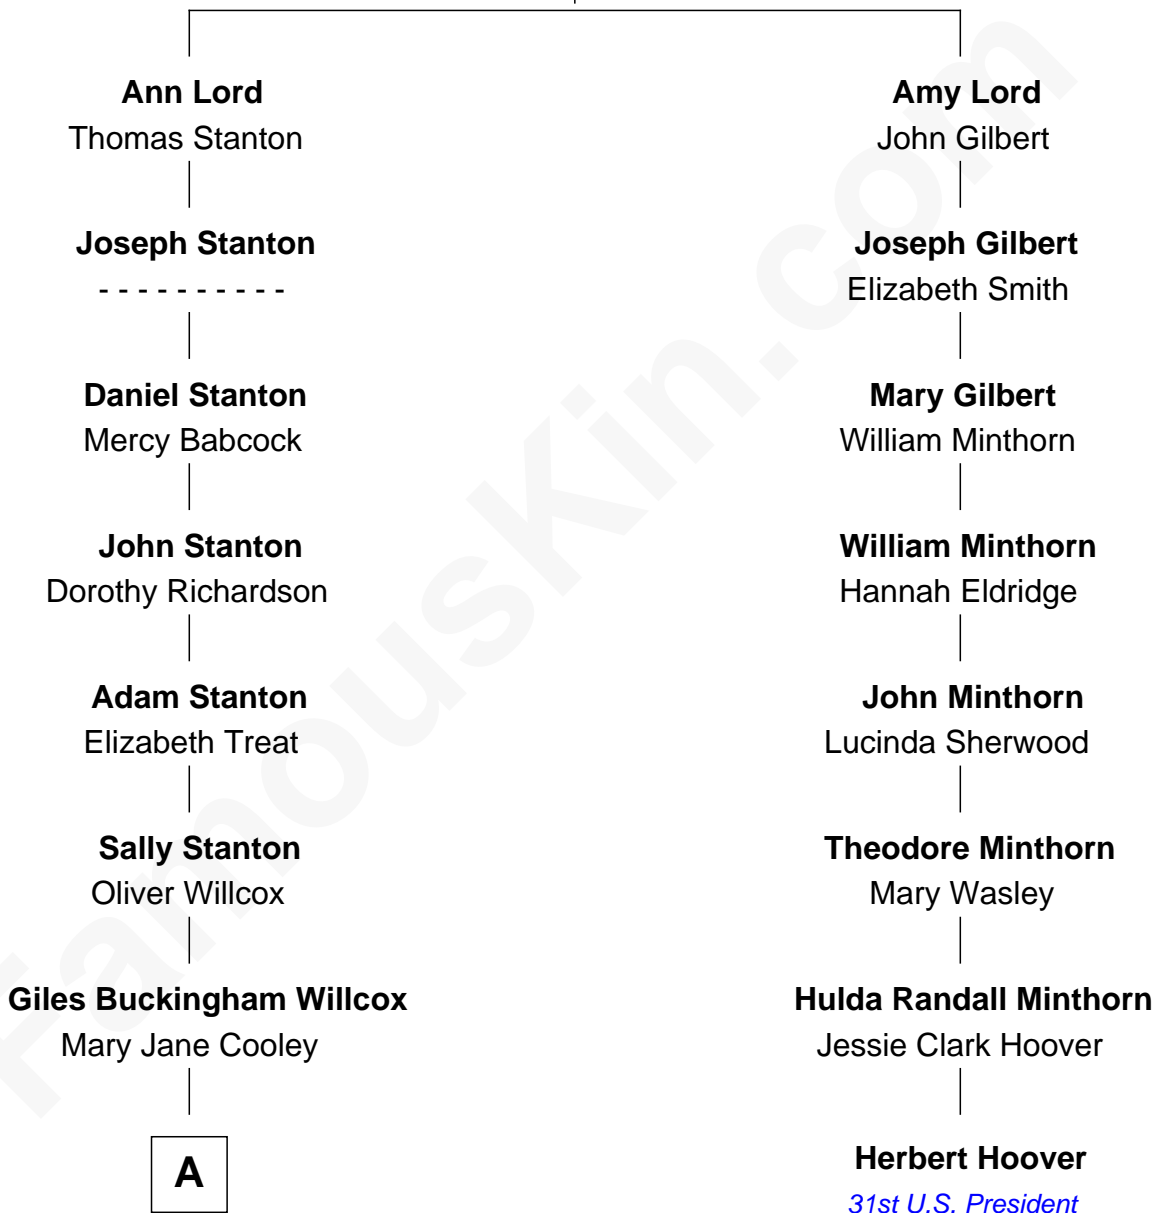

FamousKin.com Relationship Chart of

Andrew Shue

TV Actor

7th cousin 3 times removed of

Herbert Hoover

31st U.S. President

Thomas Lord

Dorothy Bird

A

—
Harriet Grace Brewster Willcox

Alexander Hunter Gunn

—
Mary Brewster Gunn

Adoniram Judson Wells

—
Anne Brewster Wells

James William Shue

—
Andrew Shue