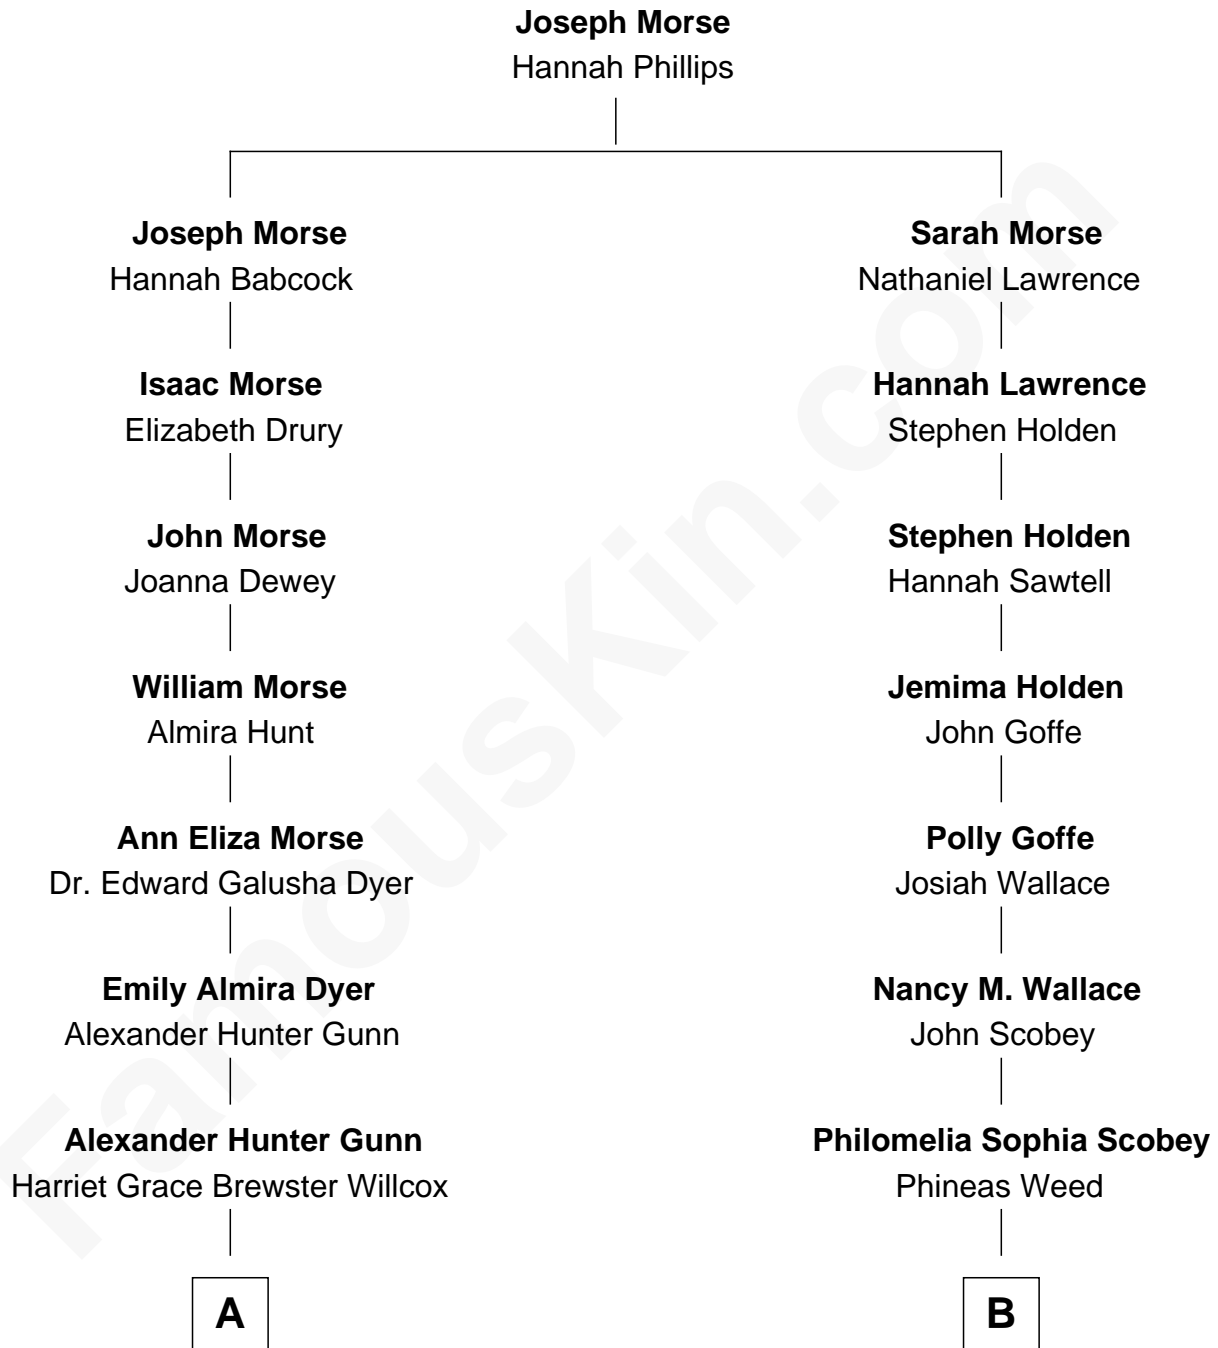

FamousKin.com Relationship Chart of

Andrew Shue

TV Actor

8th cousin 1 time removed of

Lou (Henry) Hoover

First Lady of President Herbert Hoover

A

Mary Brewster Gunn
Adoniram Judson Wells

Anne Brewster Wells
James William Shue

Andrew Shue
TV Actor

B

Florence Ida Weed
Charles Delano Henry

Lou (Henry) Hoover
First Lady of Herbert Hoover

FamousKin.com