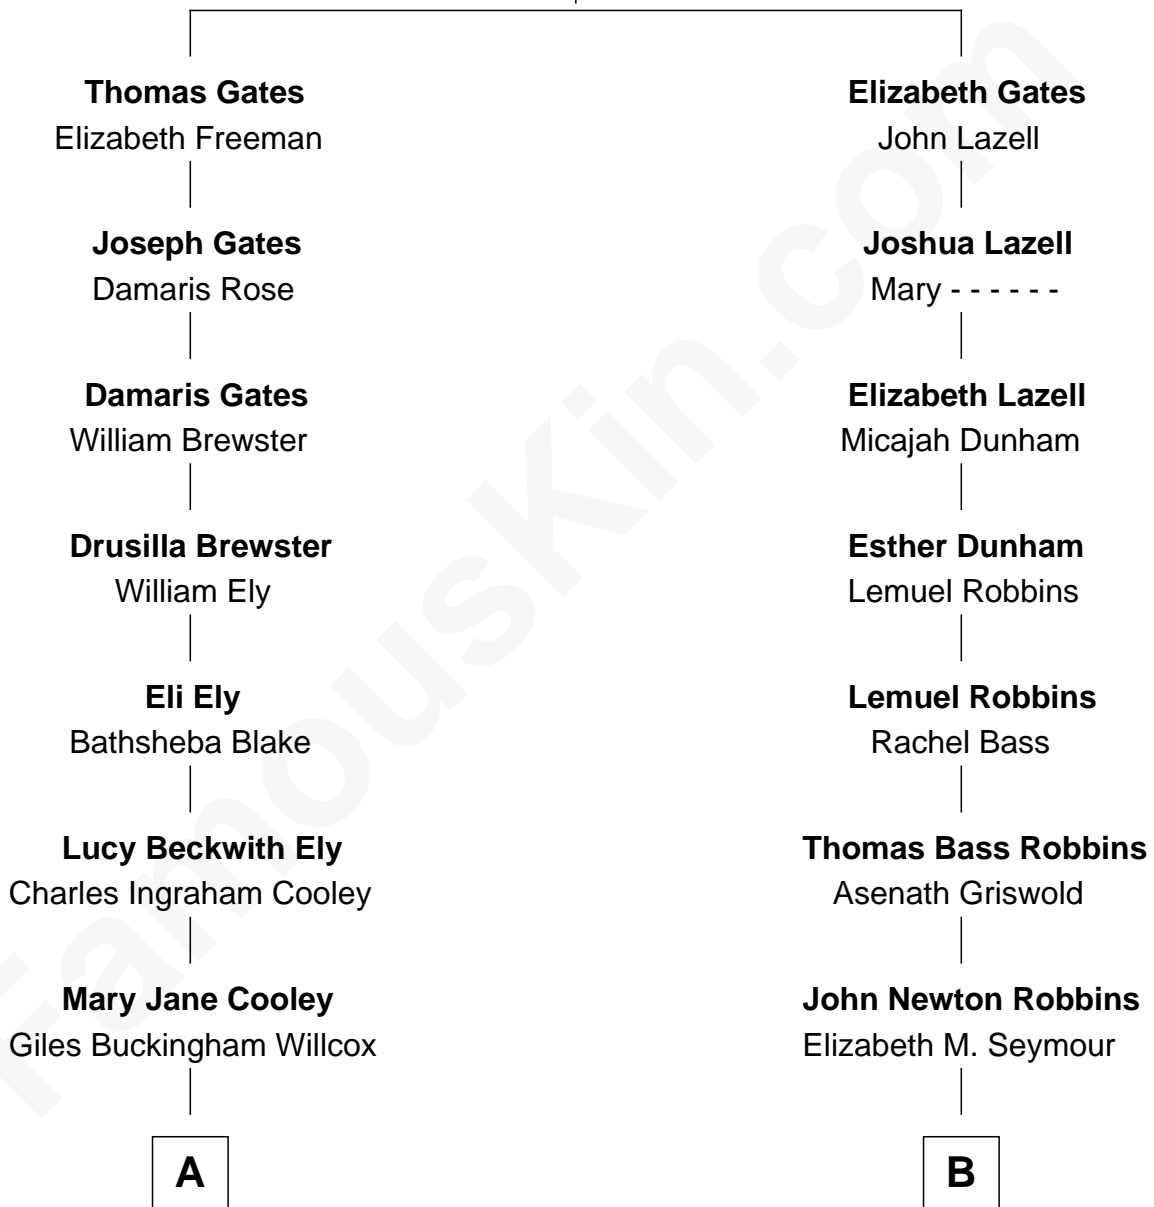

FamousKin.com Relationship Chart of

Andrew Shue

TV Actor

10th cousin of

Nancy (Davis) Reagan

First Lady of President Ronald Reagan

Stephen Gates

Ann Neave

A

Harriet Grace Brewster Willcox

Alexander Hunter Gunn

Mary Brewster Gunn

Adoniram Judson Wells

Anne Brewster Wells

James William Shue

Andrew Shue