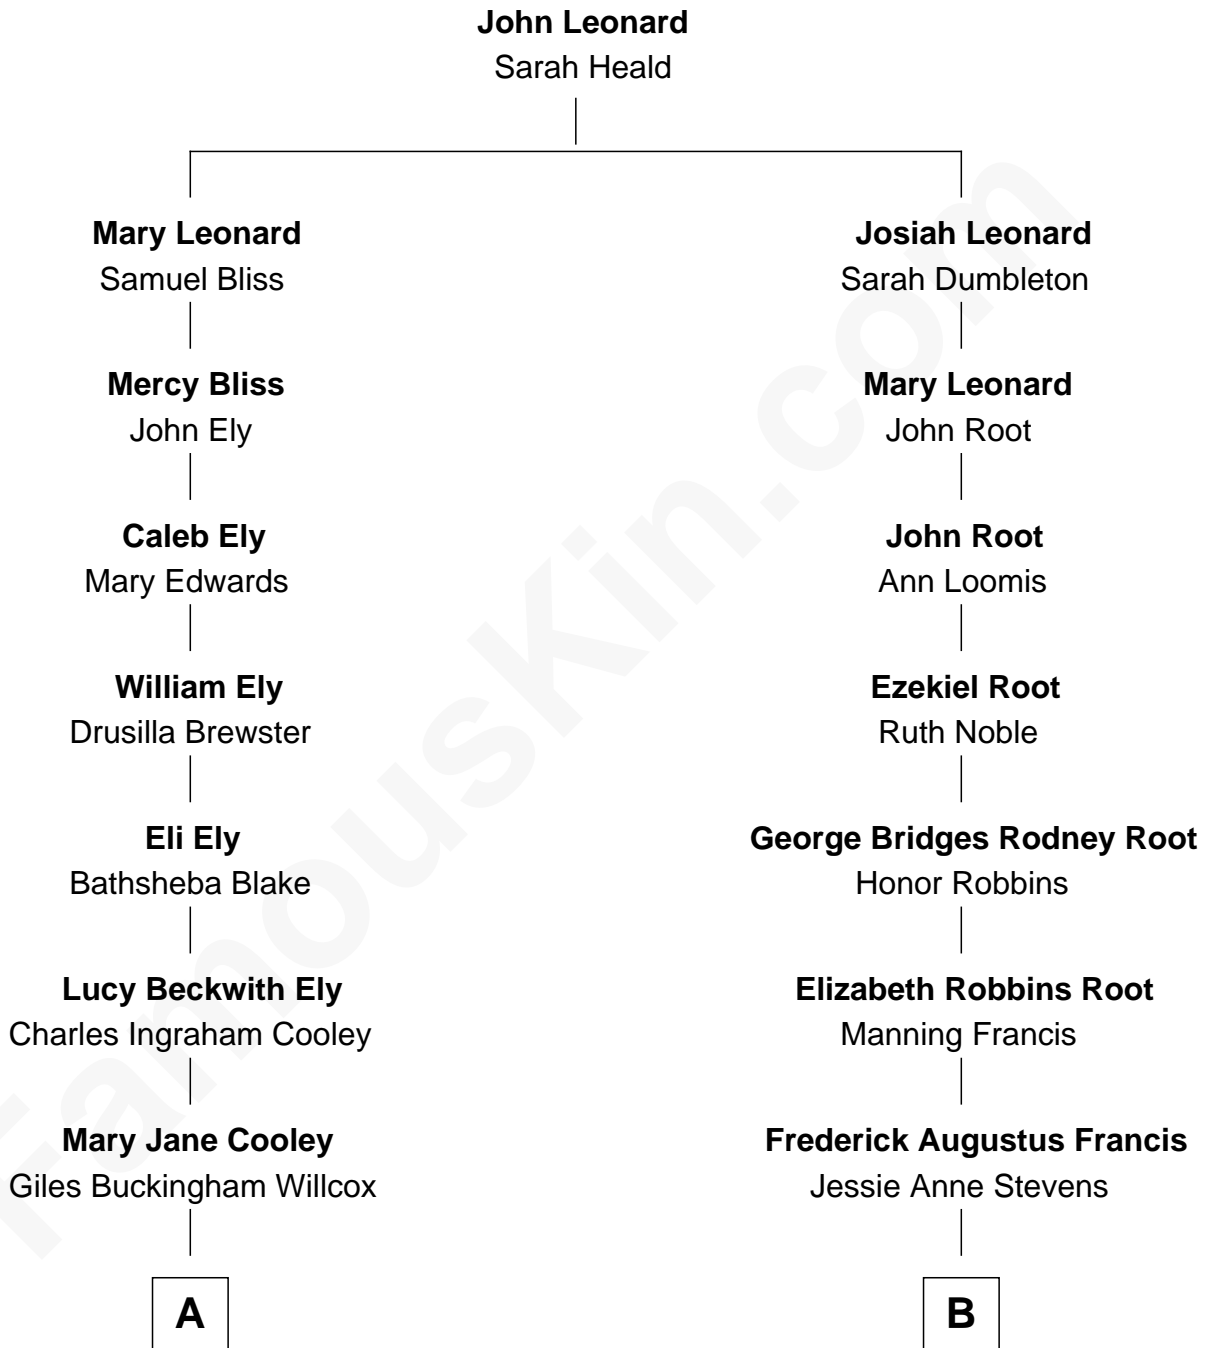

FamousKin.com Relationship Chart of

Andrew Shue

TV Actor

9th cousin 1 time removed of

Nancy (Davis) Reagan

First Lady of President Ronald Reagan

A

Harriet Grace Brewster Willcox

Alexander Hunter Gunn

Mary Brewster Gunn

Adoniram Judson Wells

Anne Brewster Wells

James William Shue

Andrew Shue

TV Actor

B