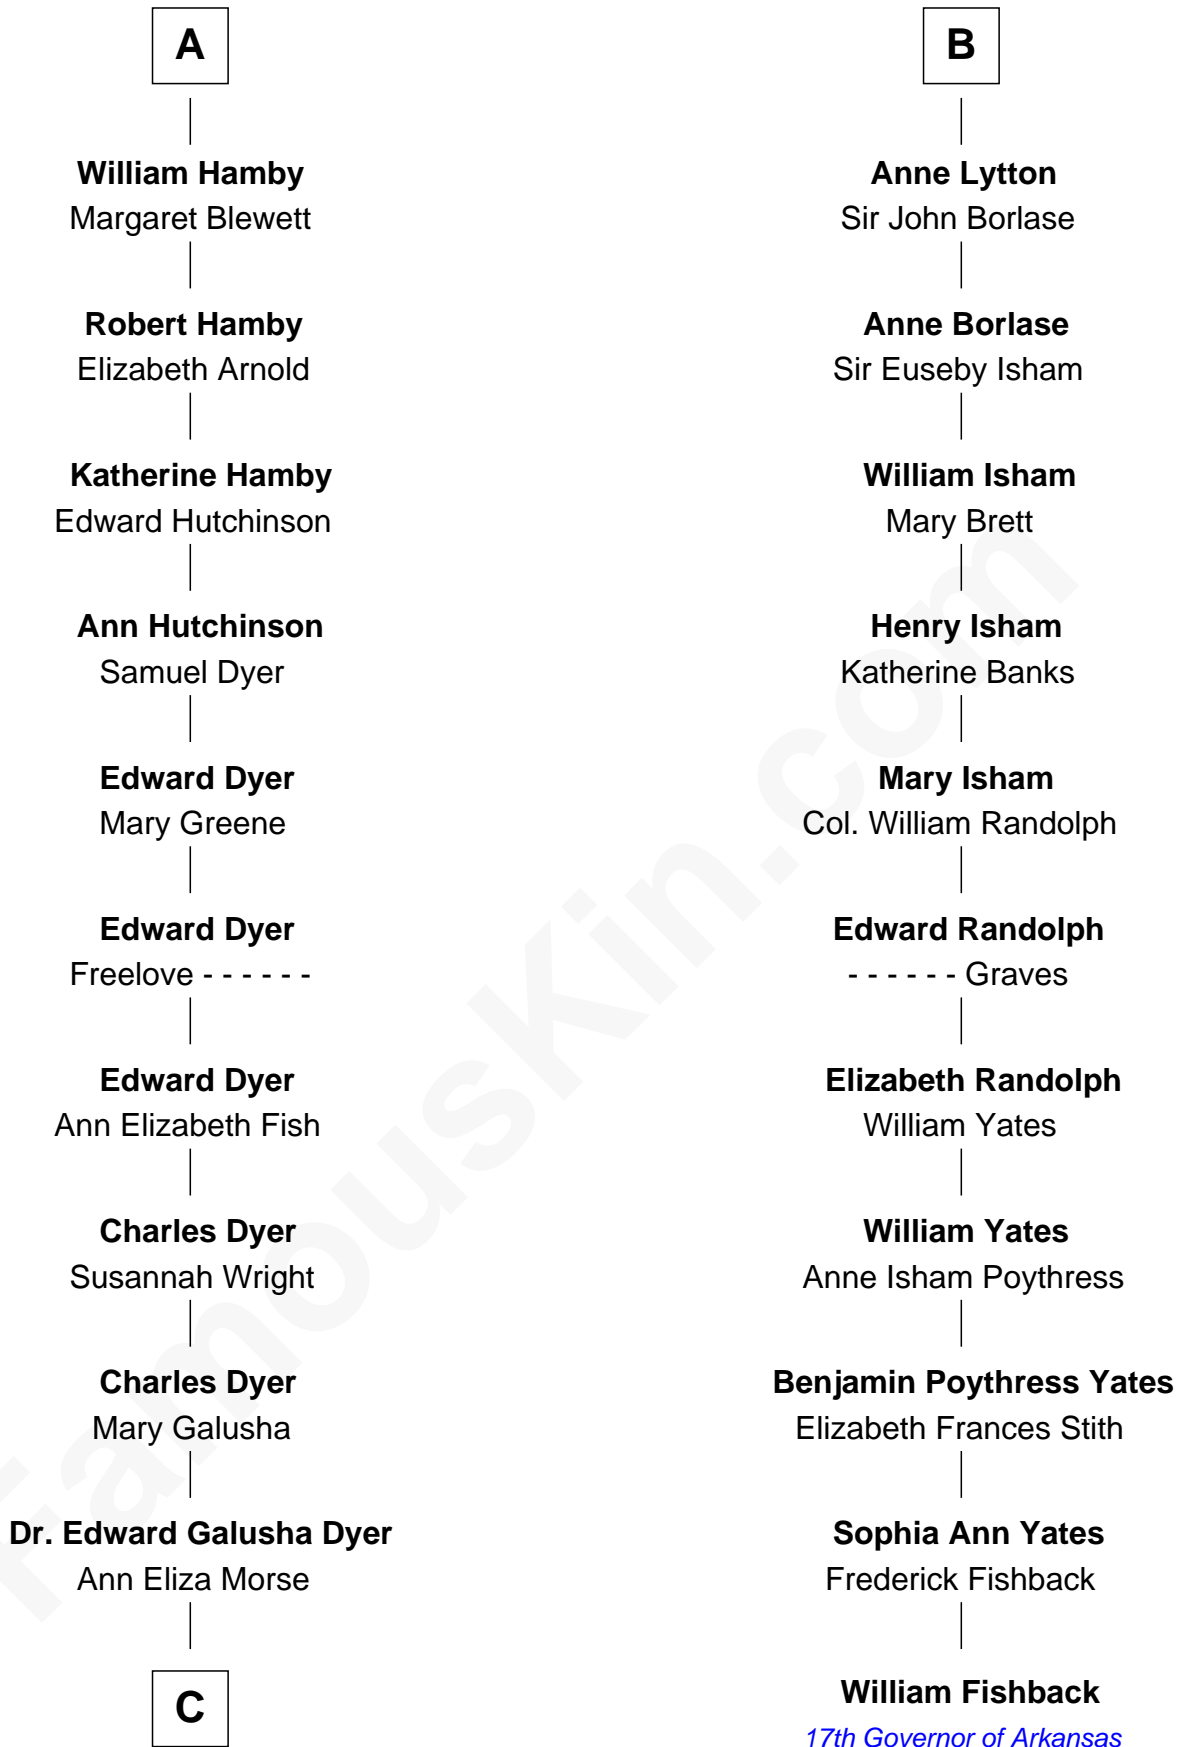

**FamousKin.com**  
**Relationship Chart of**  
**Andrew Shue**  
*TV Actor*

17th cousin 4 times removed of

**William Fishback**  
*17th Governor of Arkansas*

**Sir Philip le Despencer**  
 Joan de Cobham

**Hawise le Despencer**  
 Sir Andrew Luttrell

**Sir Andrew Luttrell**  
 Joan Tailboys

**Hawise Luttrell**  
 Sir Godfrey Hilton

**Sir Godfrey Hilton**  
 Margery Willoughby

**Elizabeth Hilton**  
 Richard Thimbleby

**Anne Thimbleby**  
 John Booth

**Eleanor Booth**  
 Edward Hamby

**A**

**Sir Philip le Despencer**  
 Elizabeth - - - - -

**Sir Philip le Despencer**  
 Elizabeth de Tibetot

**Margery Despencer**  
 Sir Roger Wentworth

**Margaret Wentworth**  
 Sir William Hopton

**Margaret Hopton**  
 Sir Philip Booth

**Audrey Booth**  
 Sir William de Lytton

**Sir Robert Lytton**  
 Frances Cavalery

**B**

**C**

**Emily Almira Dyer**  
Alexander Hunter Gunn