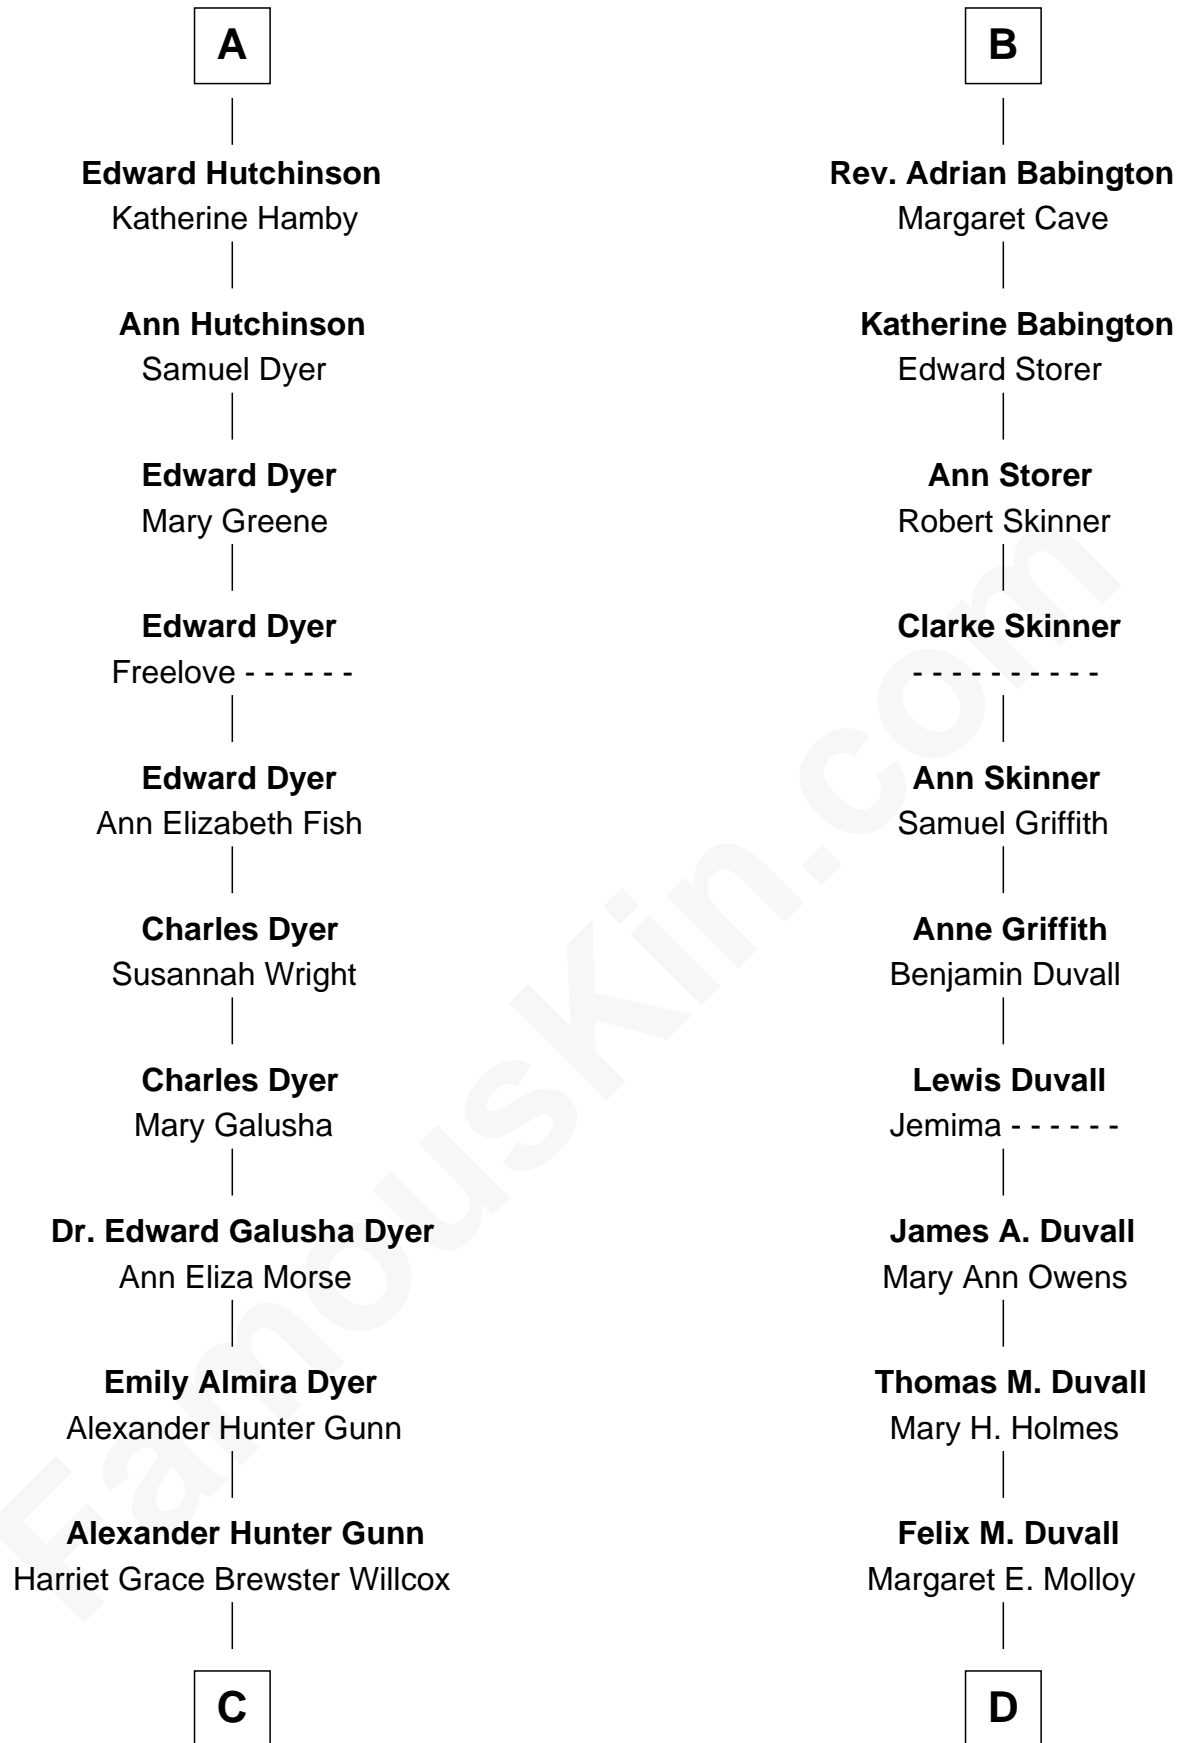

FamousKin.com Relationship Chart of

Andrew Shue

TV Actor

19th cousin 1 time removed of

John Dye

TV and Movie Actor - "Touched by an Angel"

Sir Walter Blount

Sancha de Ayala

Humphrey Babington

Thomas Babington

Eleanor Humfrey

Humphrey Babington

Margaret Cave

B

C

Mary Brewster Gunn
Adoniram Judson Wells