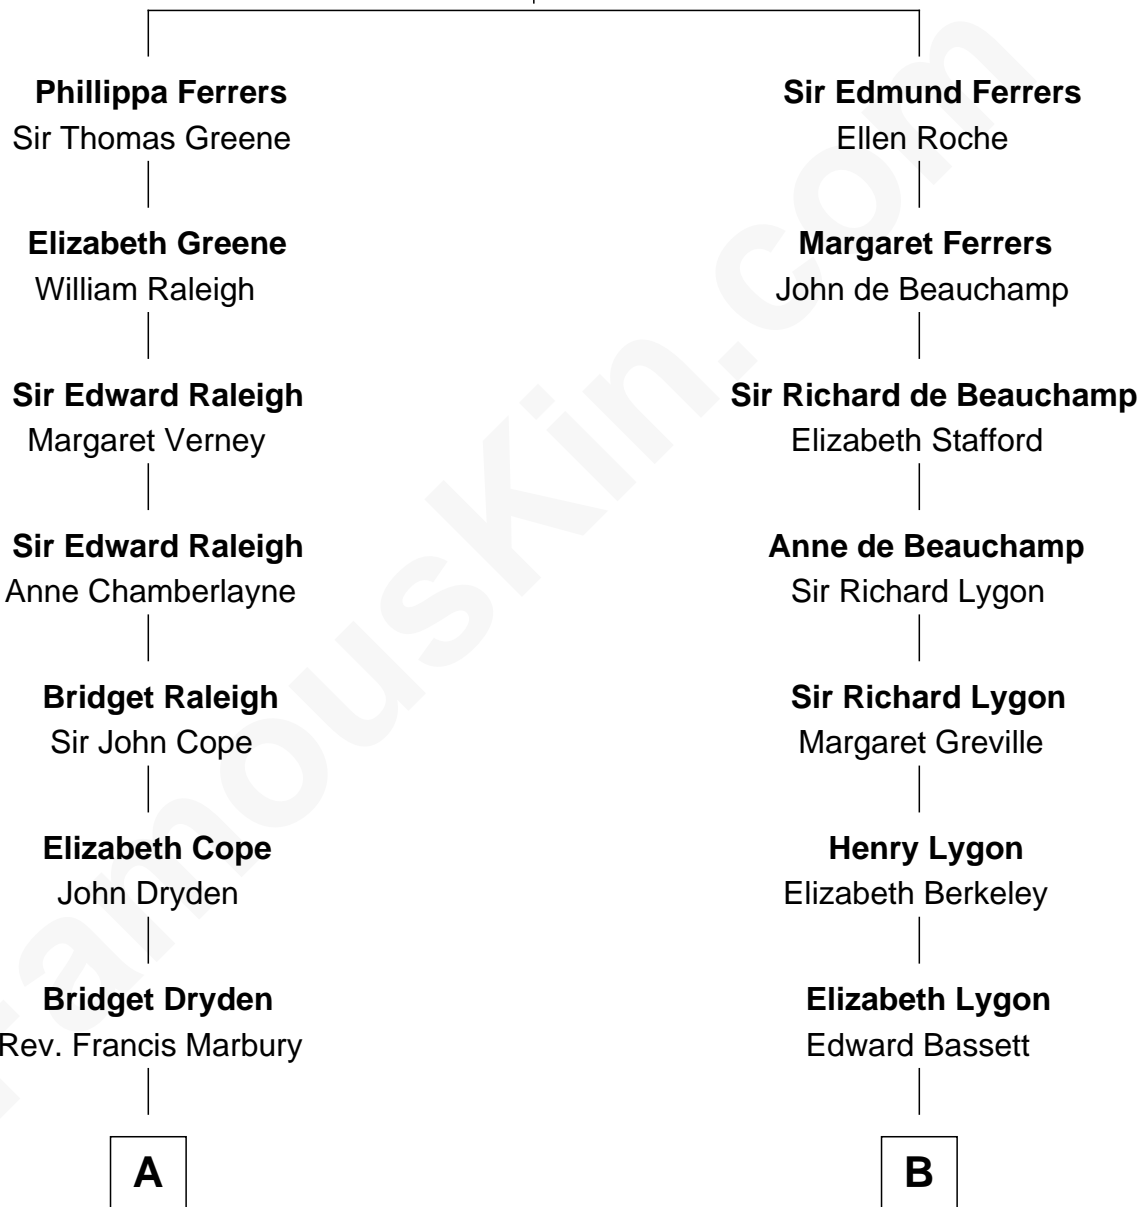

FamousKin.com Relationship Chart of

Andrew Shue

TV Actor

19th cousin 1 time removed of

Margot Kidder

TV and Movie Actress

Robert de Ferrers
Margaret Despencer

C

Alexander Hunter Gunn
Harriet Grace Brewster Willcox

Mary Brewster Gunn
Adoniram Judson Wells

Anne Brewster Wells
James William Shue

Andrew Shue
TV Actor

D

Margaret Powell
Sidney Jesse Kidder

Kendall Kidder
Jocelyn Mary Wilson