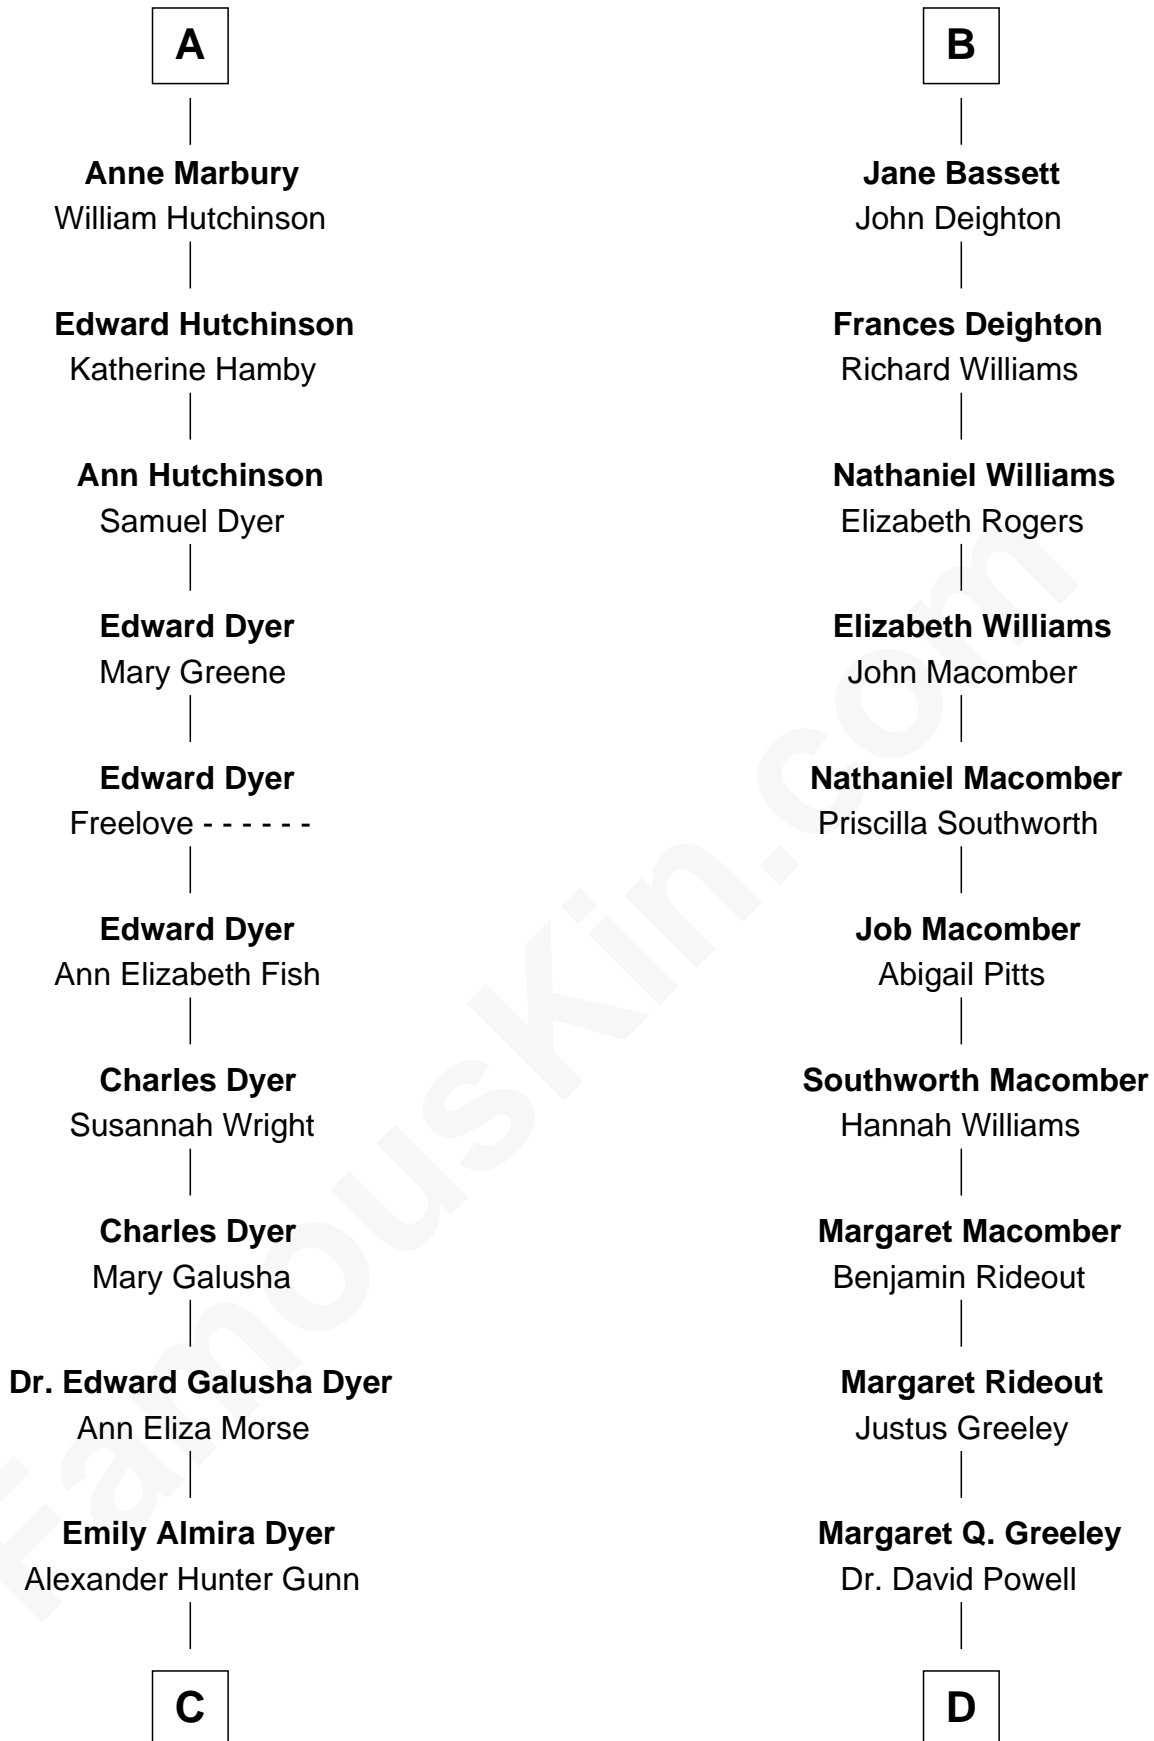

FamousKin.com Relationship Chart of

Andrew Shue

TV Actor

19th cousin 1 time removed of

Margot Kidder

TV and Movie Actress

Robert de Ferrers
Margaret Despencer

C

Alexander Hunter Gunn
Harriet Grace Brewster Willcox

Mary Brewster Gunn
Adoniram Judson Wells

Anne Brewster Wells
James William Shue

Andrew Shue
TV Actor

D

Margaret Powell
Sidney Jesse Kidder

Kendall Kidder
Jocelyn Mary Wilson