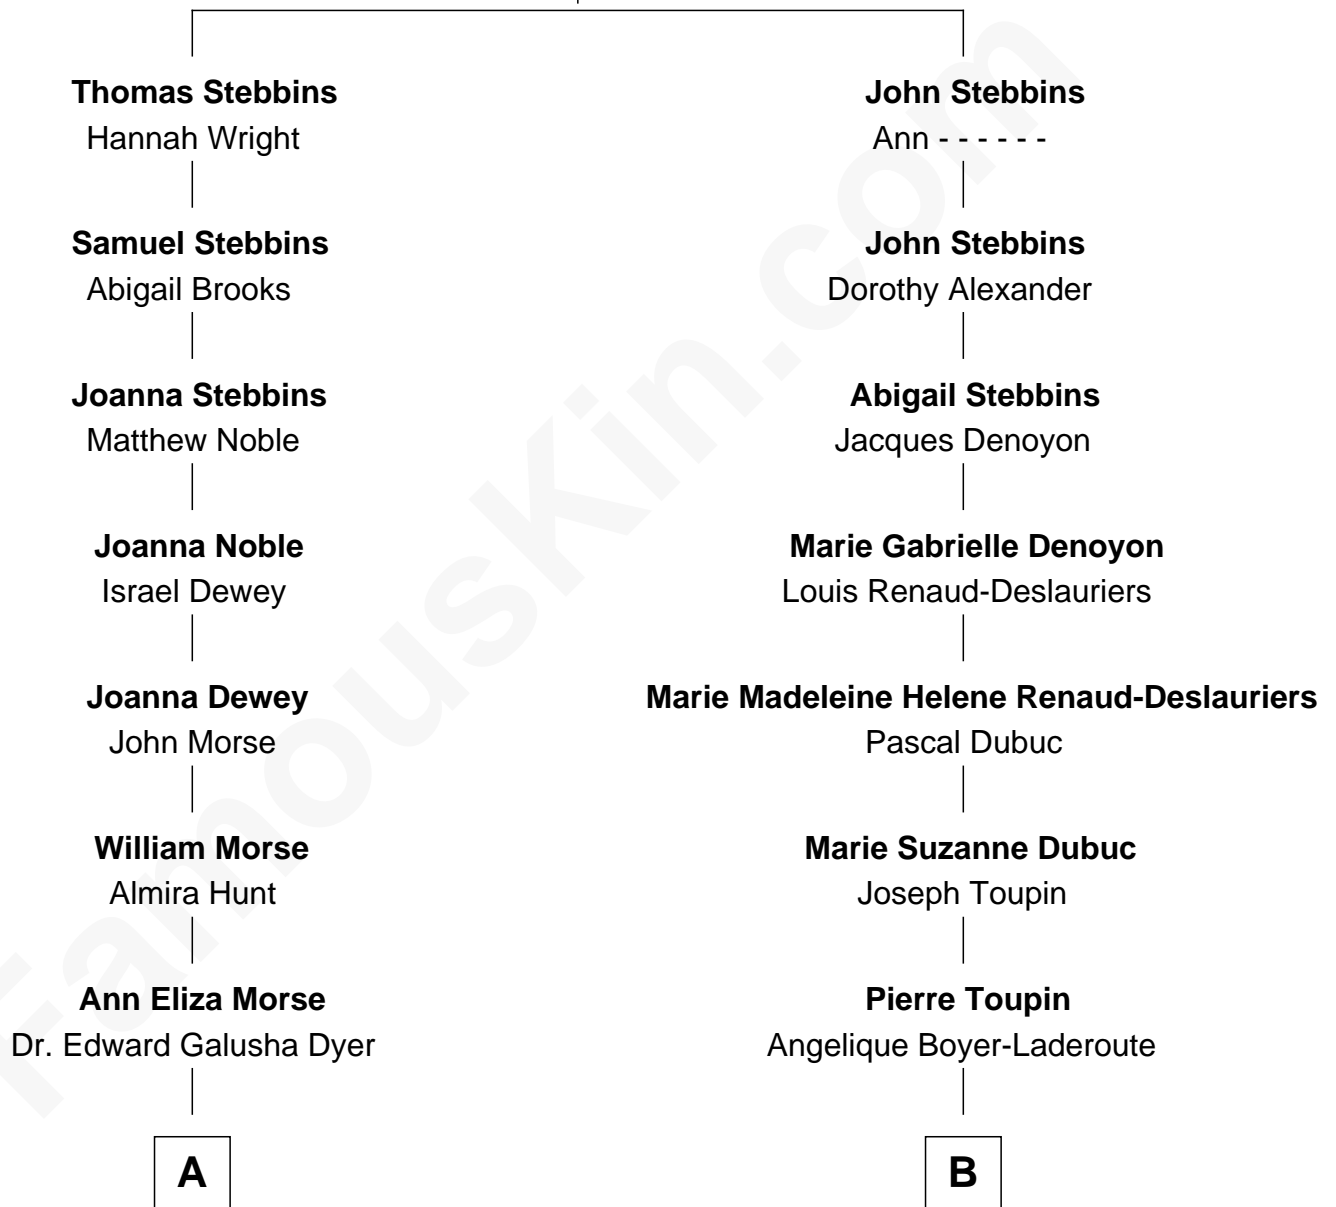

FamousKin.com Relationship Chart of

Andrew Shue

TV Actor

11th cousin 1 time removed of

Joe Keery

TV and Movie Actor

Rowland Stebbins

Sarah Whiting

A

Emily Almira Dyer
Alexander Hunter Gunn

Alexander Hunter Gunn
Harriet Grace Brewster Willcox

Mary Brewster Gunn
Adoniram Judson Wells

Anne Brewster Wells
James William Shue

Andrew Shue
TV Actor

B

Philip Tuper
Annette Yeomans