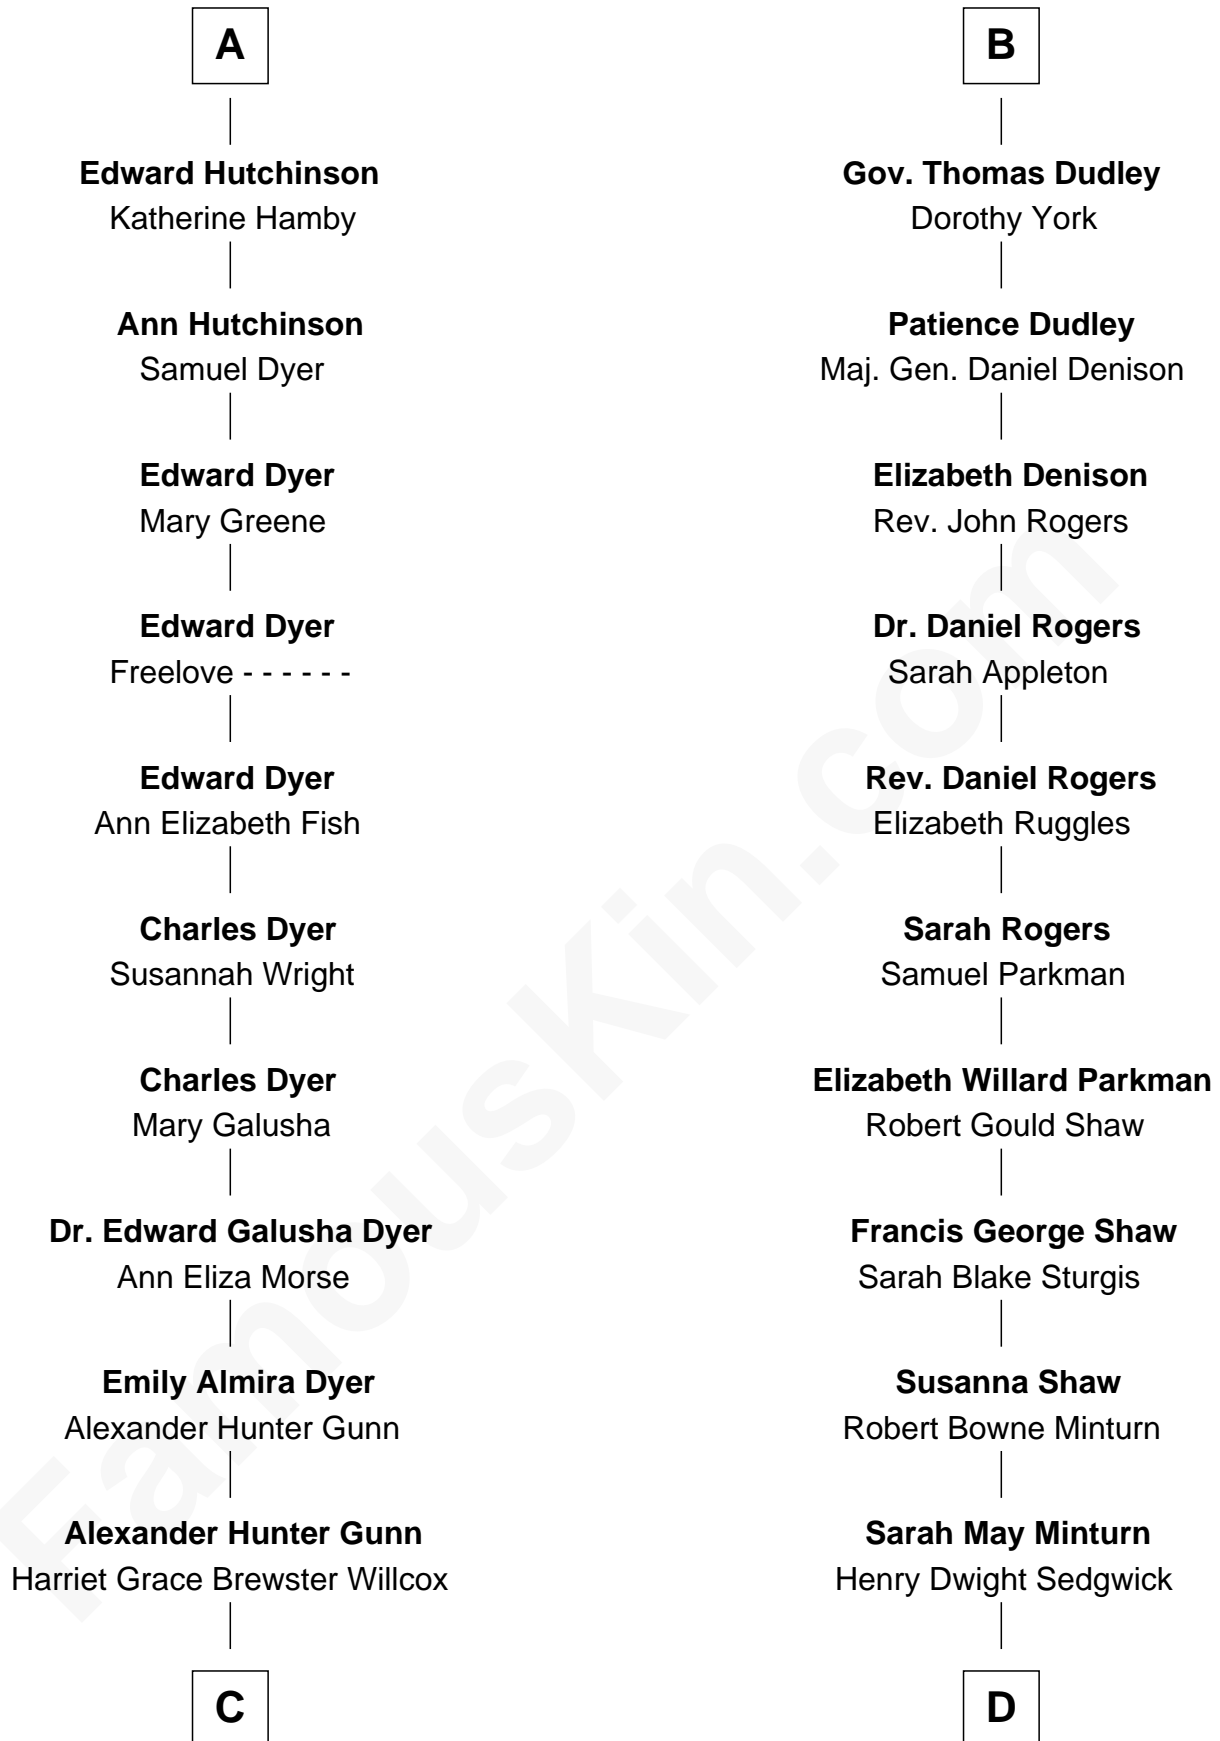

FamousKin.com Relationship Chart of

Andrew Shue

TV Actor

19th cousin of

Kyra Sedgwick

TV and Movie Actress

Sir Walter Blount

Sancha de Ayala

A

Constance Blount
Sir John Sutton

Sir John Sutton
Elizabeth Berkeley

Sir Edmund Sutton
Joyce Tiptoft

Sir Edward Sutton
Cecily Willoughby

Sir John Sutton
Cecily Grey

Sir Henry Dudley
----- Ashton

Probable

Roger Dudley
Susanna Thorne

B

C

Mary Brewster Gunn
Adoniram Judson Wells

Anne Brewster Wells
James William Shue

Andrew Shue
TV Actor

D

Robert Minturn Sedgwick
Helen Peabody