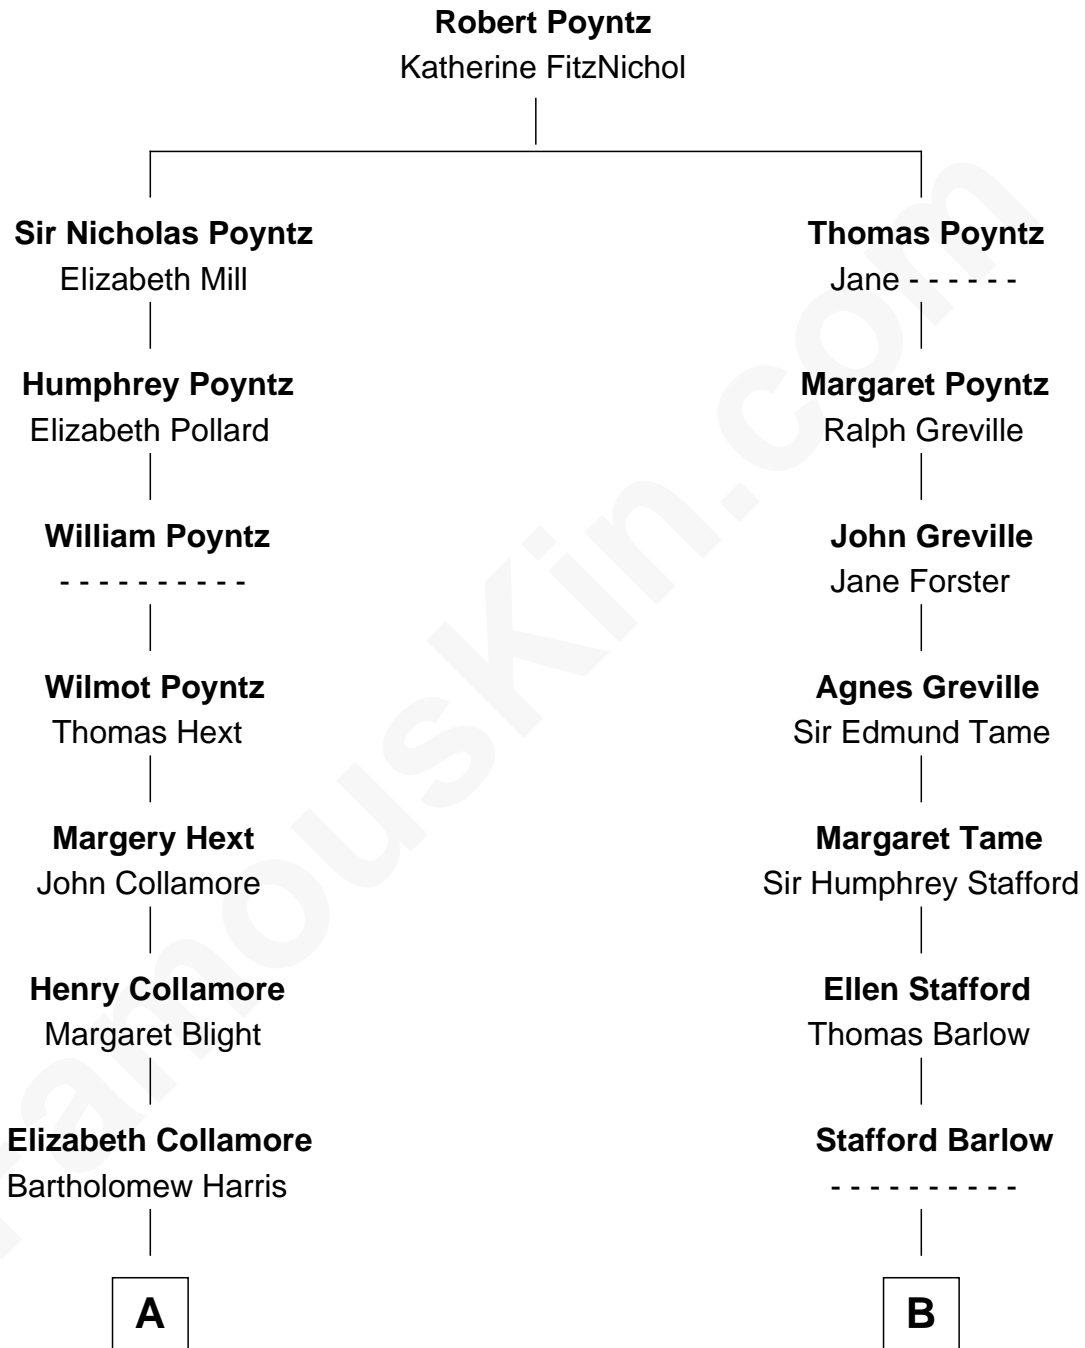

FamousKin.com Relationship Chart of

Andrew Shue

TV Actor

11th cousin 7 times removed of

William Ellery

Signer of the Declaration of Independence

C

—
Anne Brewster Wells

James William Shue

—
Andrew Shue

TV Actor

FamousKin.com